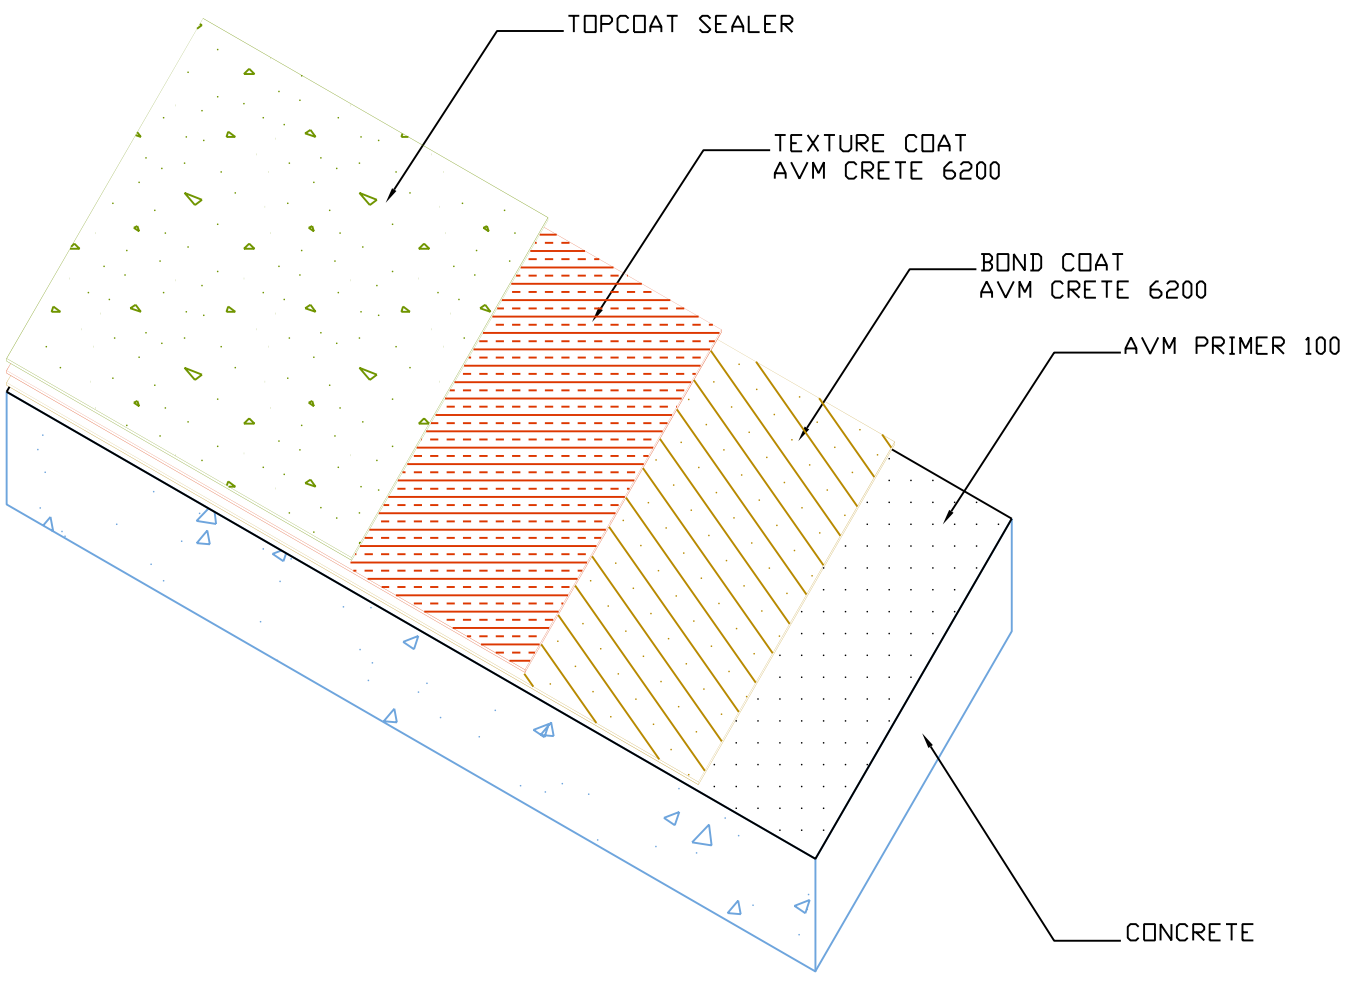

SHEET#  
AVM200-01 C

AVM SYSTEM 200 ELASTO DECK  
OVER CONCRETE

EDITION  
1

WWW.AVMINDUSTRIES.COM

INDUSTRIES, INC.  
(818) 888-0050

SHEET#  
AVM200-10 C

EXPANSION JOINT  
AVM SYSTEM 200 ELASTO DECK  
OVER CONCRETE