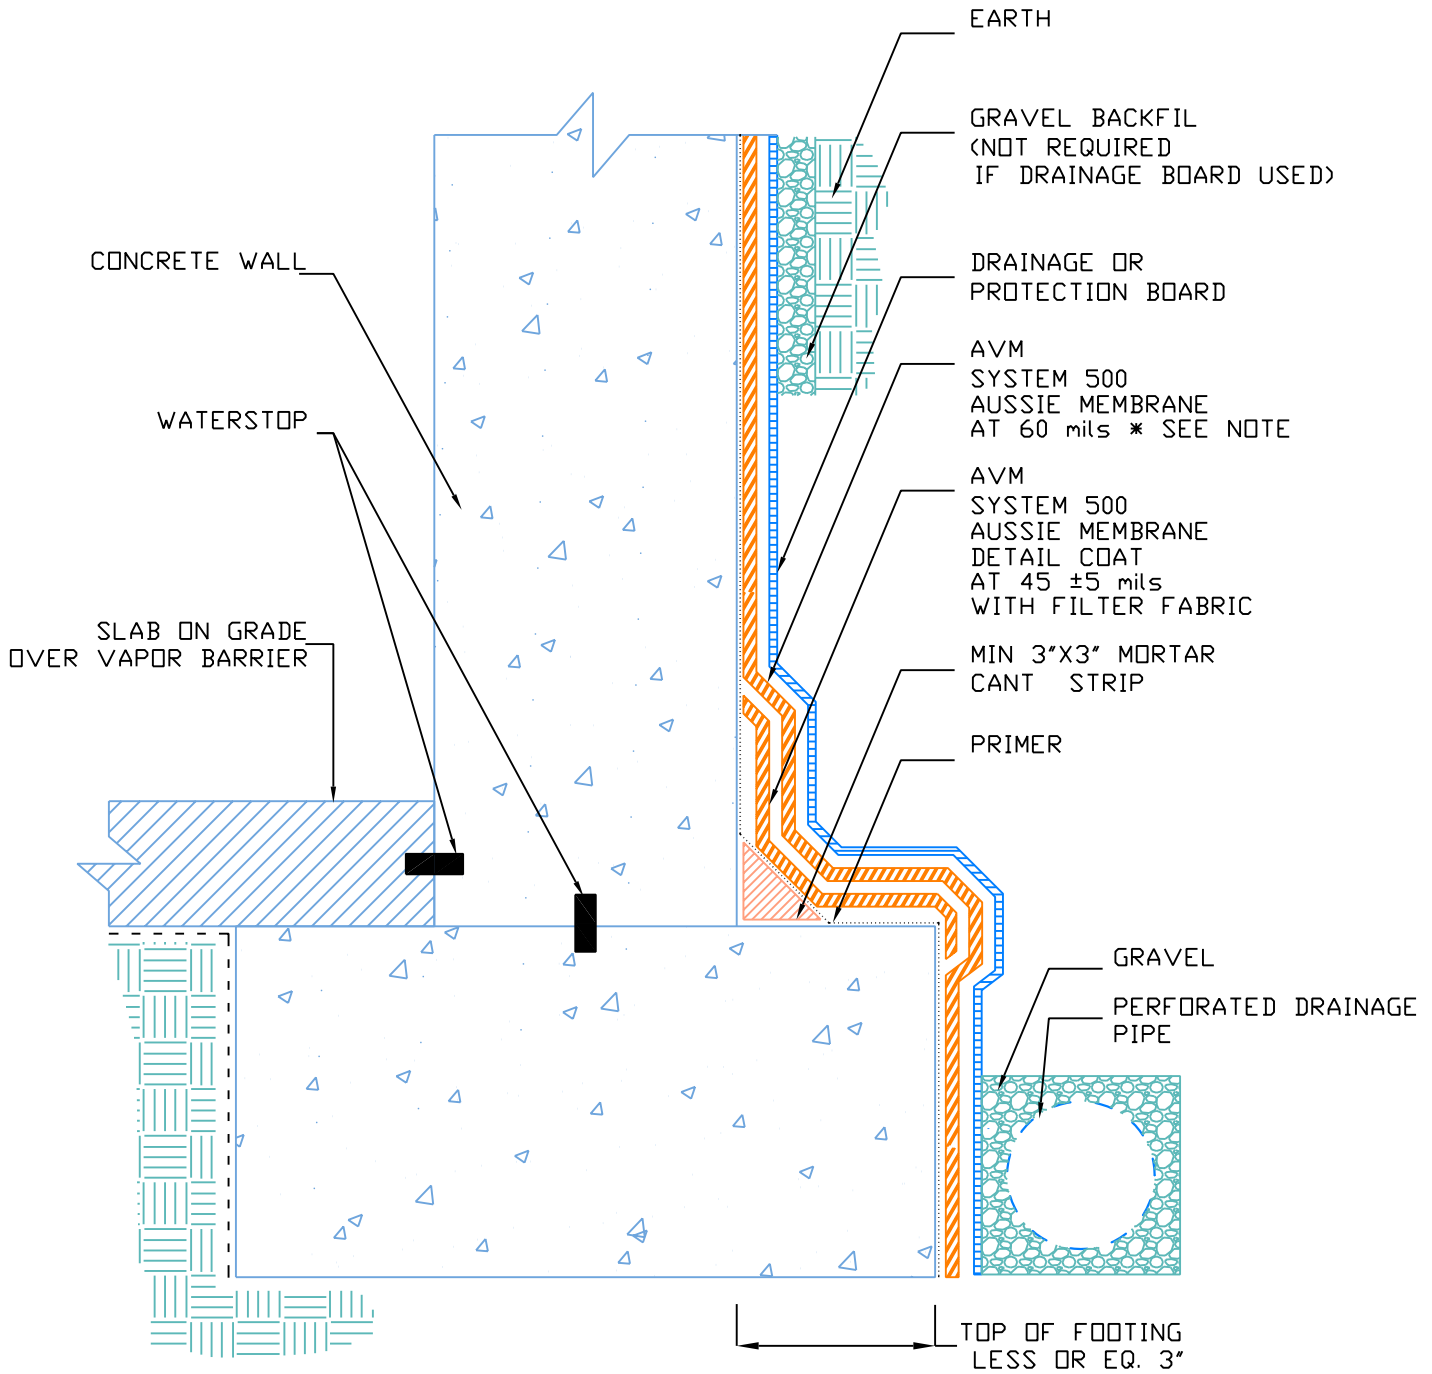

SHEET#
AVM500-12

SLAB ON GRADE AT TOP OF FOOTING
AVM SYSTEM 500 AUSSIE
FLUID APPLIED WATERPROOFING

EDITION
1

WWW.AVMINDUSTRIES.COM

INDUSTRIES, INC.
(818) 888-0050

NOTE:

FOR APPLICATIONS DEEPER THAN 6 FEET, SEE
AUSSIE MEMBRANE THICKNESS CHART.