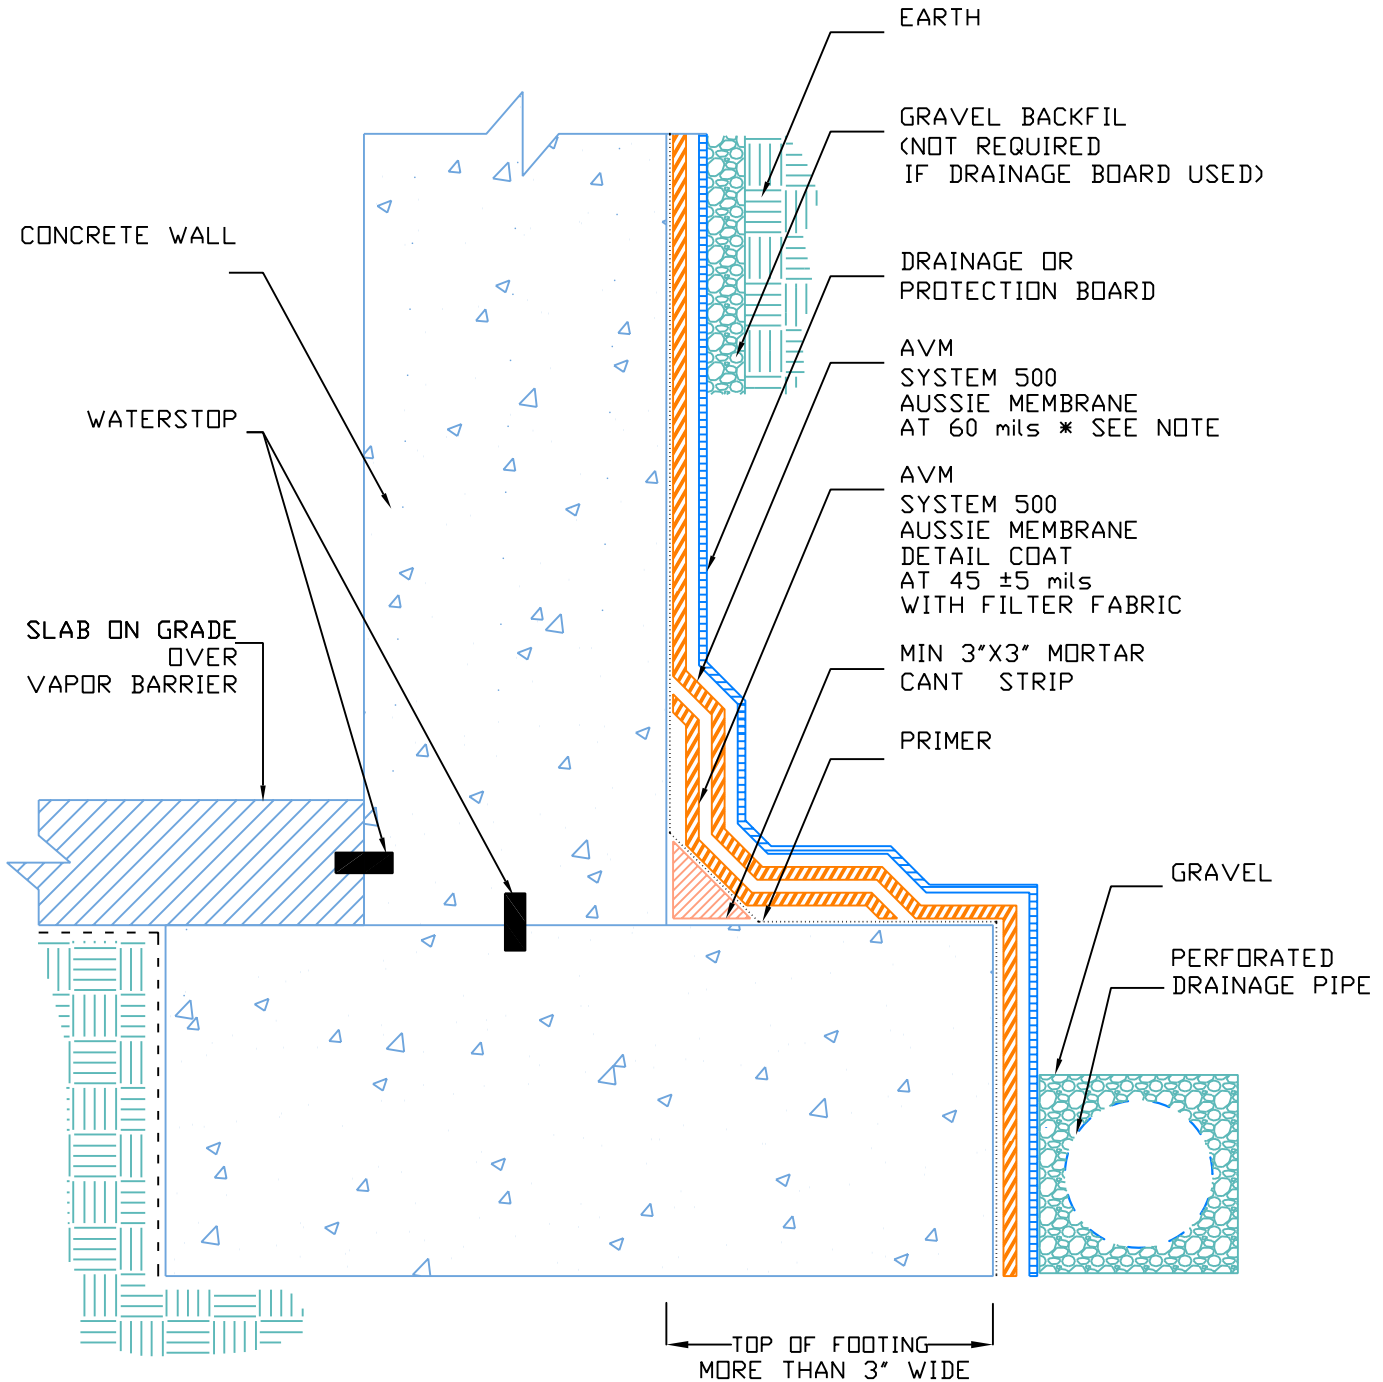

SHEET#
AVM500-13

SLAB ON GRADE AT TOP OF FOOTING
AVM SYSTEM 500 AUSSIE
FLUID APPLIED WATERPROOFING

EDITION
1

WWW.AVMINDUSTRIES.COM

INDUSTRIES, INC.
(818) 888-0050

NOTE:
FOR APPLICATIONS DEEPER THAN 6 FEET, SEE AUSSIE MEMBRANE THICKNESS CHART.