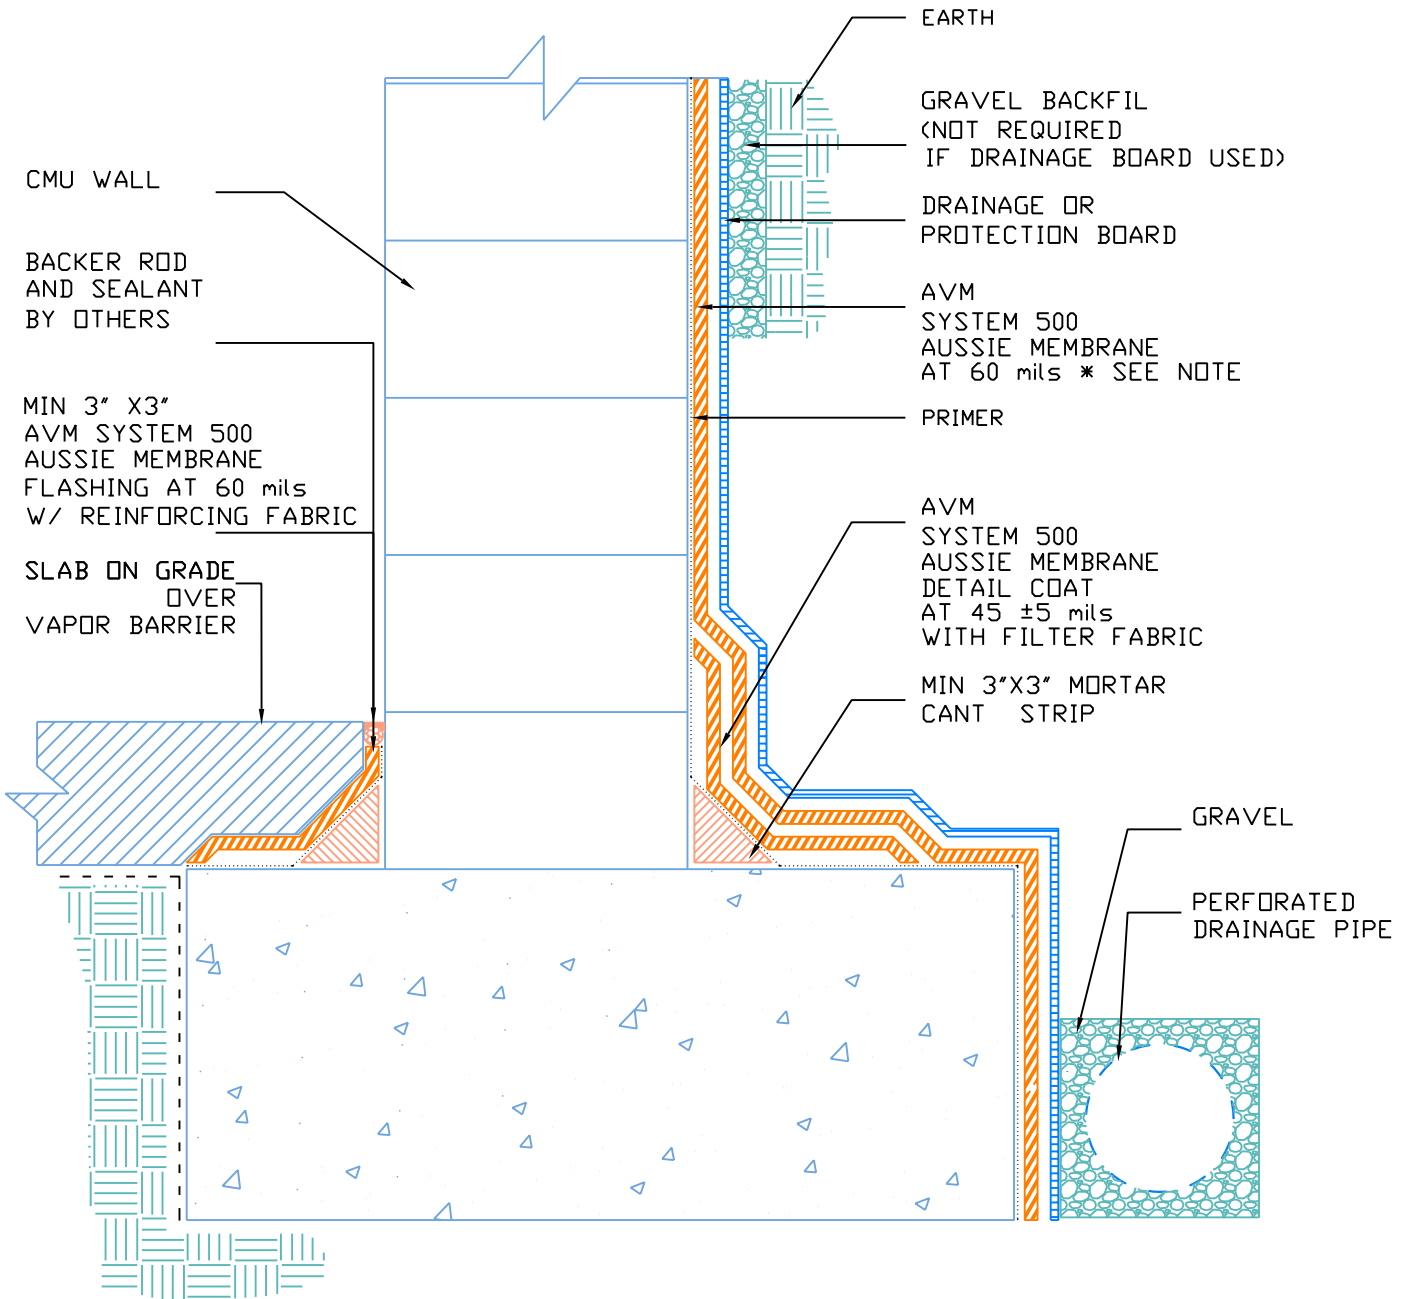

SHEET#
AVM500-14

SLAB ON GRADE AT TOP OF FOOTING
AVM SYSTEM 500 AUSSIE
FLUID APPLIED WATERPROOFING

EDITION
1

WWW.AVMINDUSTRIES.COM

INDUSTRIES, INC.
(818) 888-0050

NOTE:
FOR APPLICATIONS DEEPER THAN 6 FEET, SEE
AUSSIE MEMBRANE THICKNESS CHART.