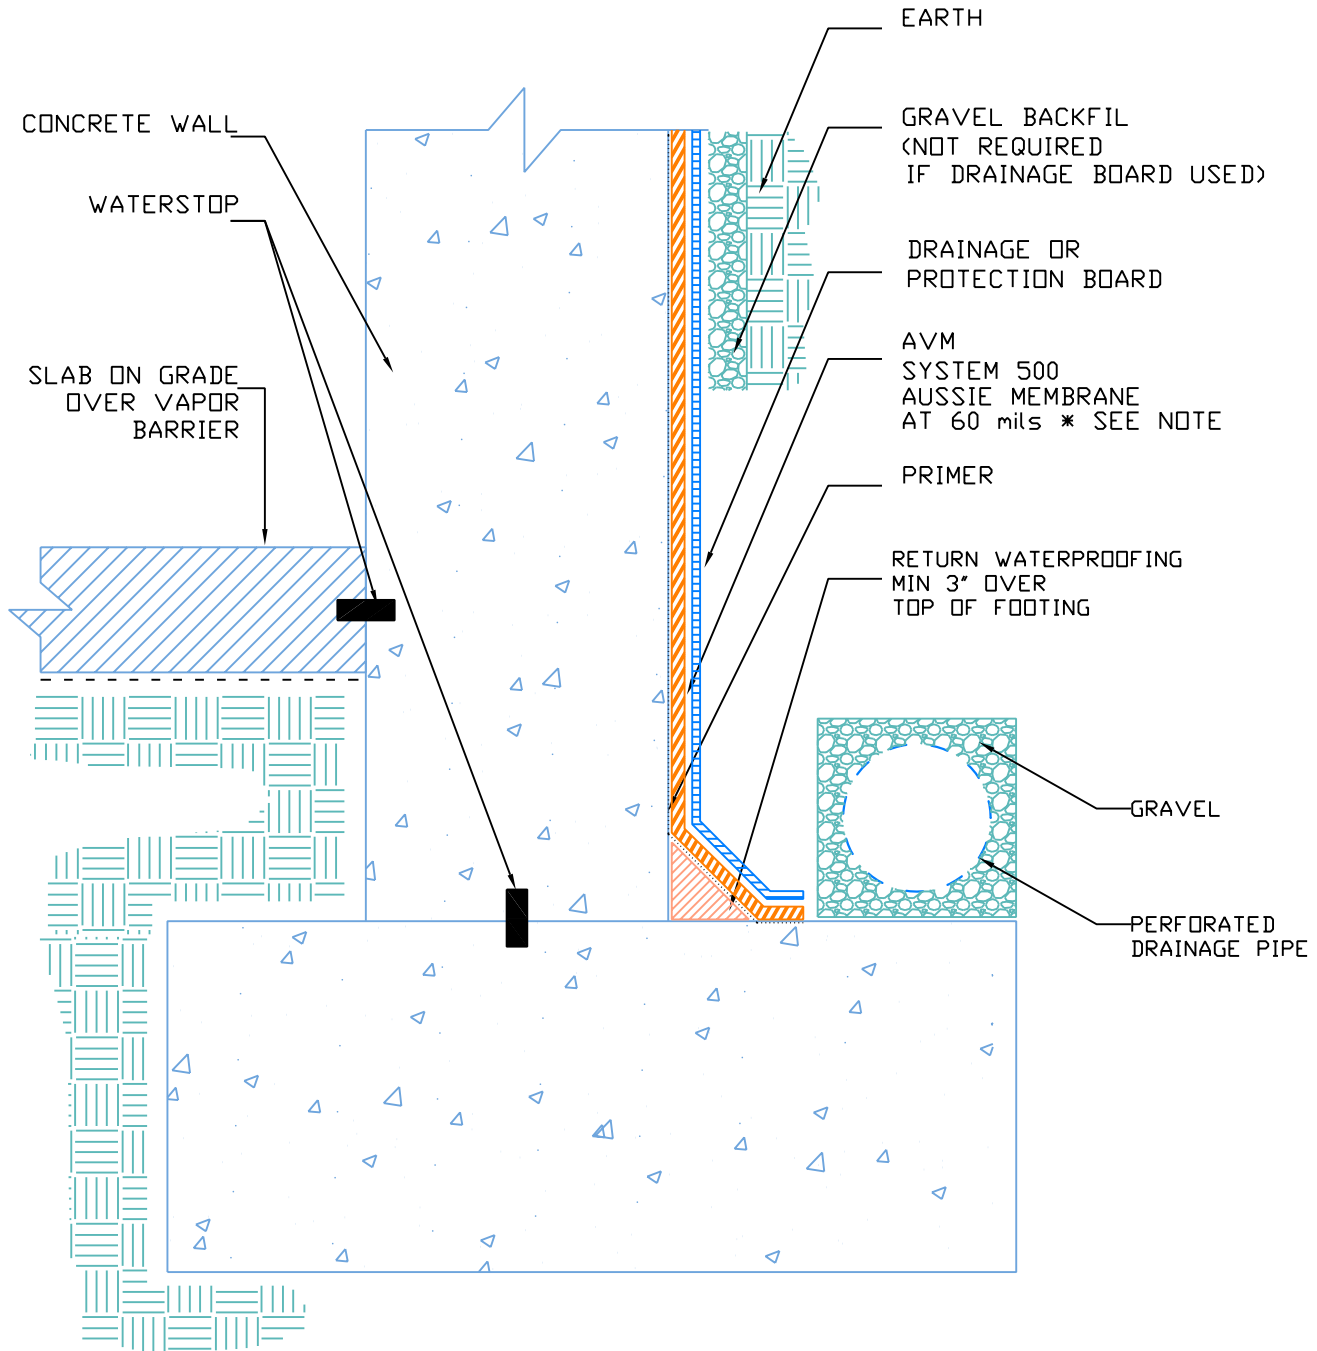

SHEET#
AVM500-15

ELEVATED SLAB ON GRADE
AVM SYSTEM 500 AUSSIE
FLUID APPLIED WATERPROOFING

EDITION
1

WWW.AVMINDUSTRIES.COM

INDUSTRIES, INC.
(818) 888-0050

NOTE:
FOR APPLICATIONS DEEPER THAN 6 FEET, SEE
AUSSIE MEMBRANE THICKNESS CHART.