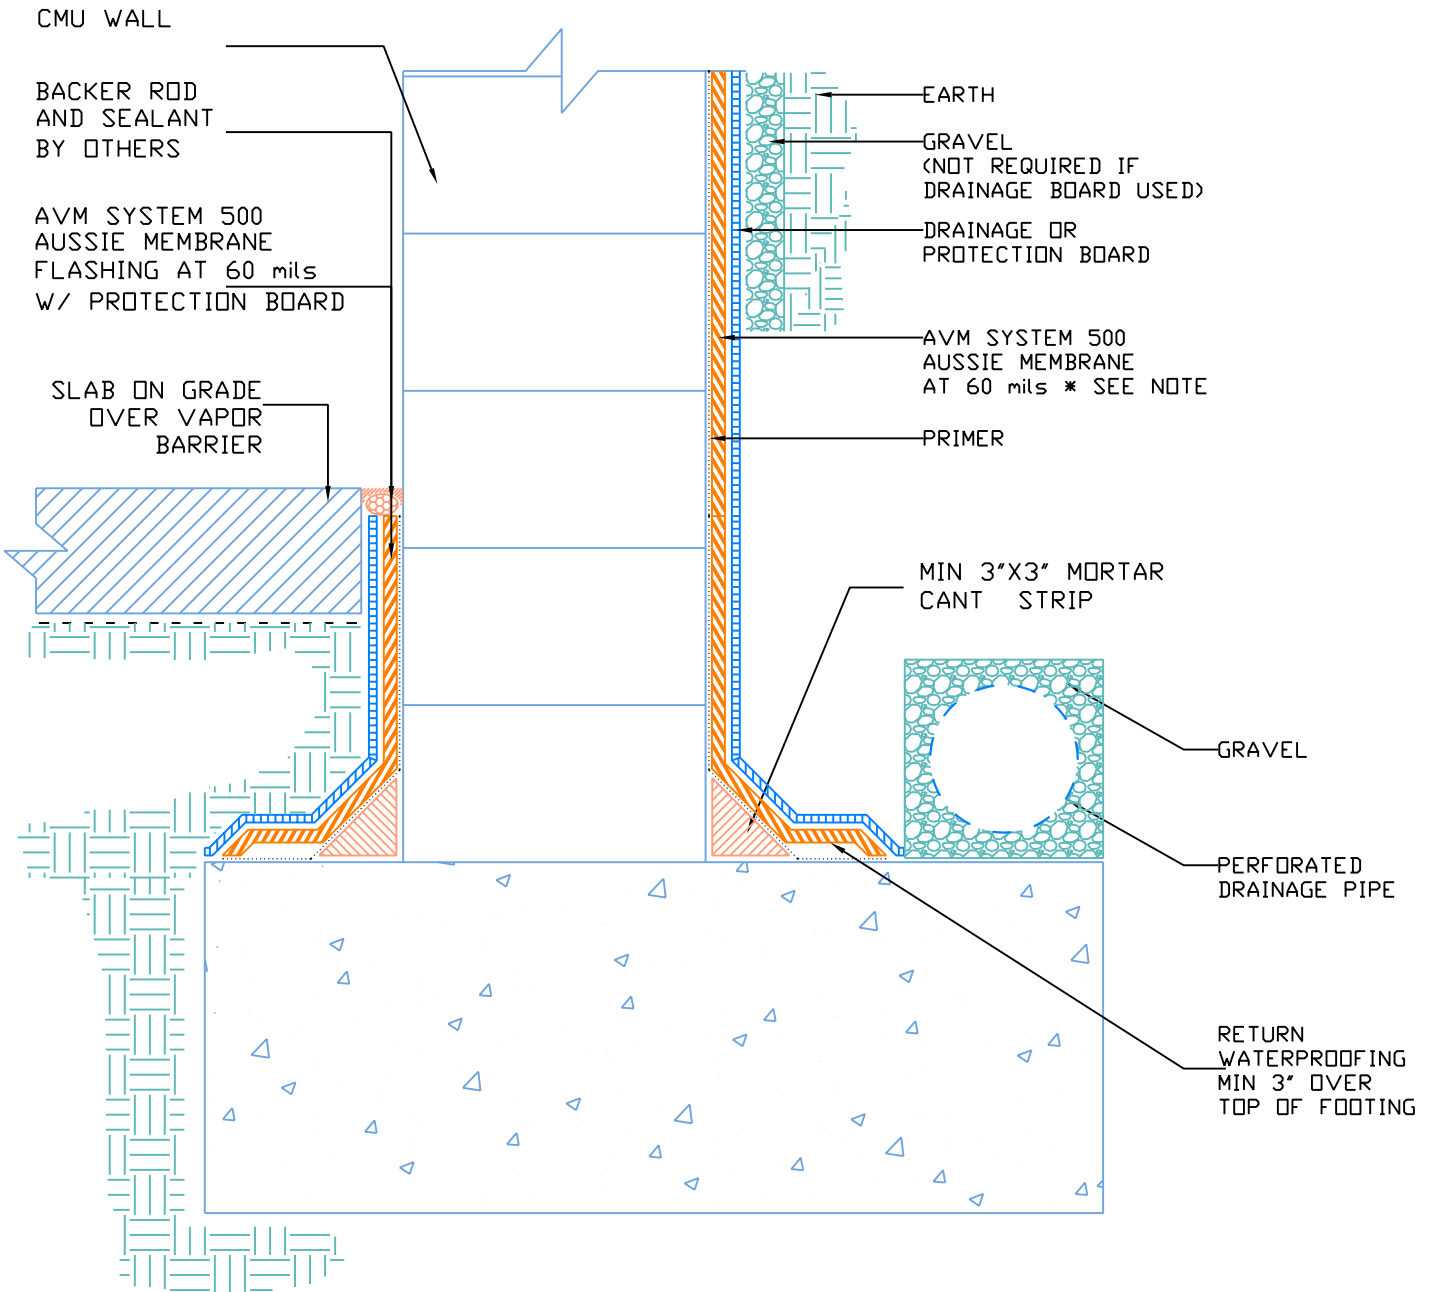

SHEET#
AVM500-16

ELEVATED SLAB ON GRADE
AVM SYSTEM 500 AUSSIE
FLUID APPLIED WATERPROOFING

EDITION
1

WWW.AVMINDUSTRIES.COM

INDUSTRIES, INC.
(818) 888-0050

NOTE:
FOR APPLICATIONS DEEPER THAN 6 FEET, SEE
AUSSIE MEMBRANE THICKNESS CHART.