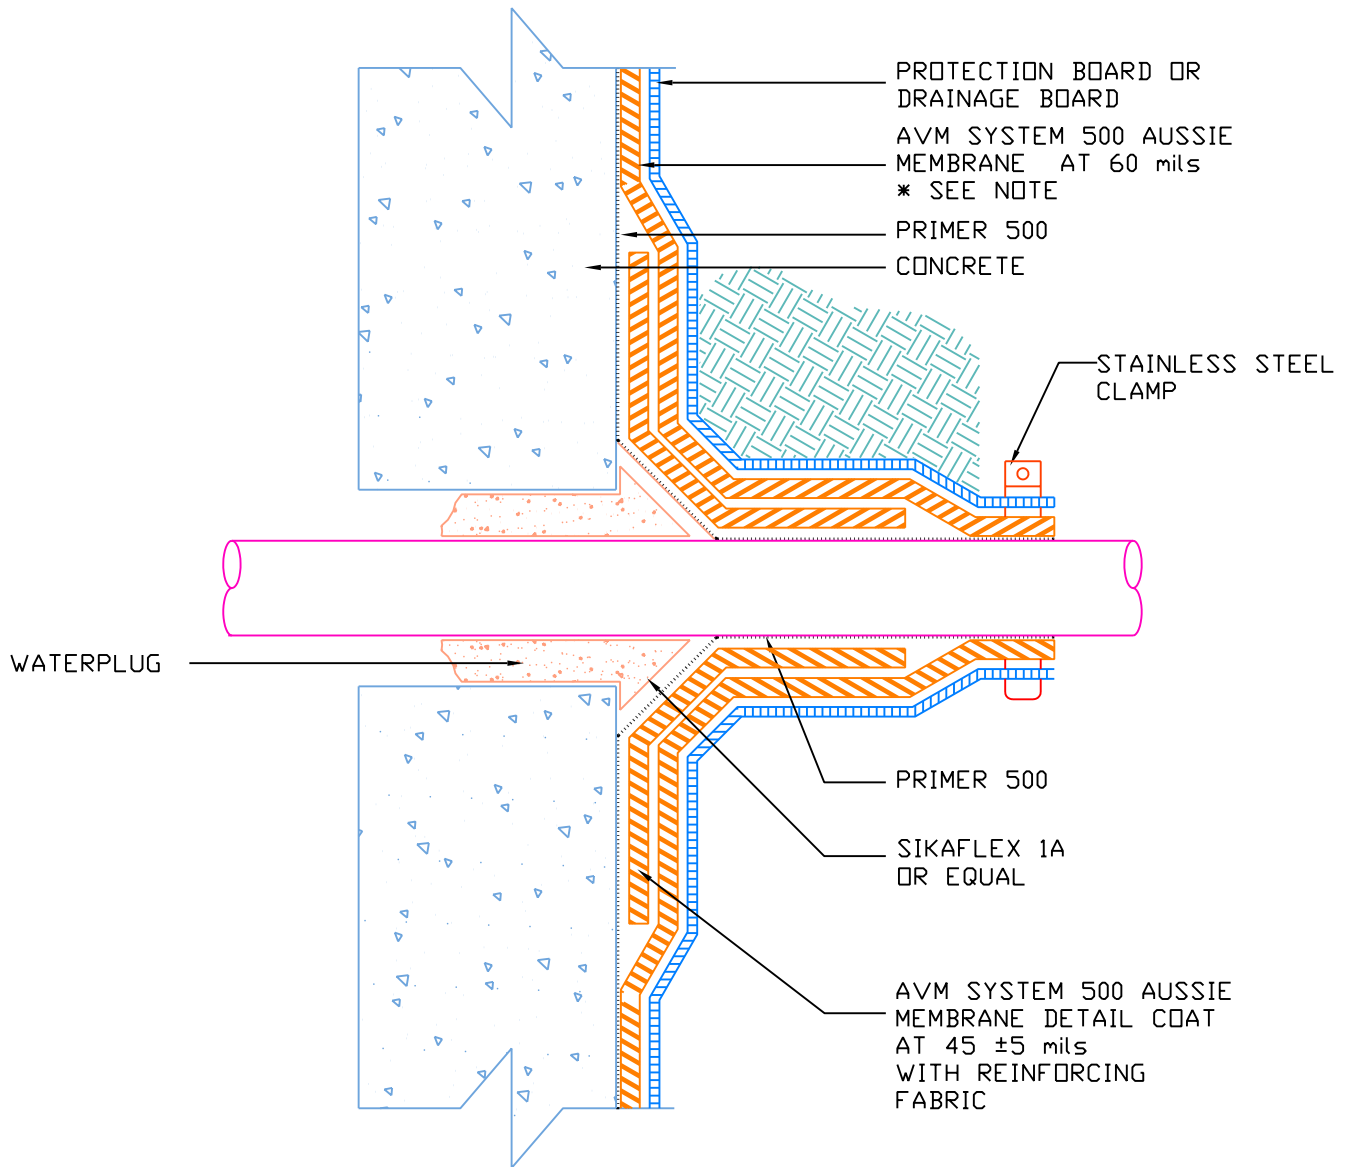

SHEET#
AVM500-20

BELOW GRADE PENETRATION
AVM SYSTEM 500 AUSSIE
FLUID APPLIED WATERPROOFING

EDITION
1

WWW.AVMINDUSTRIES.COM

INDUSTRIES, INC.
(818) 888-0050

NOTE:
FOR APPLICATIONS DEEPER THAN 6 FEET, SEE
AUSSIE MEMBRANE THICKNESS CHART.