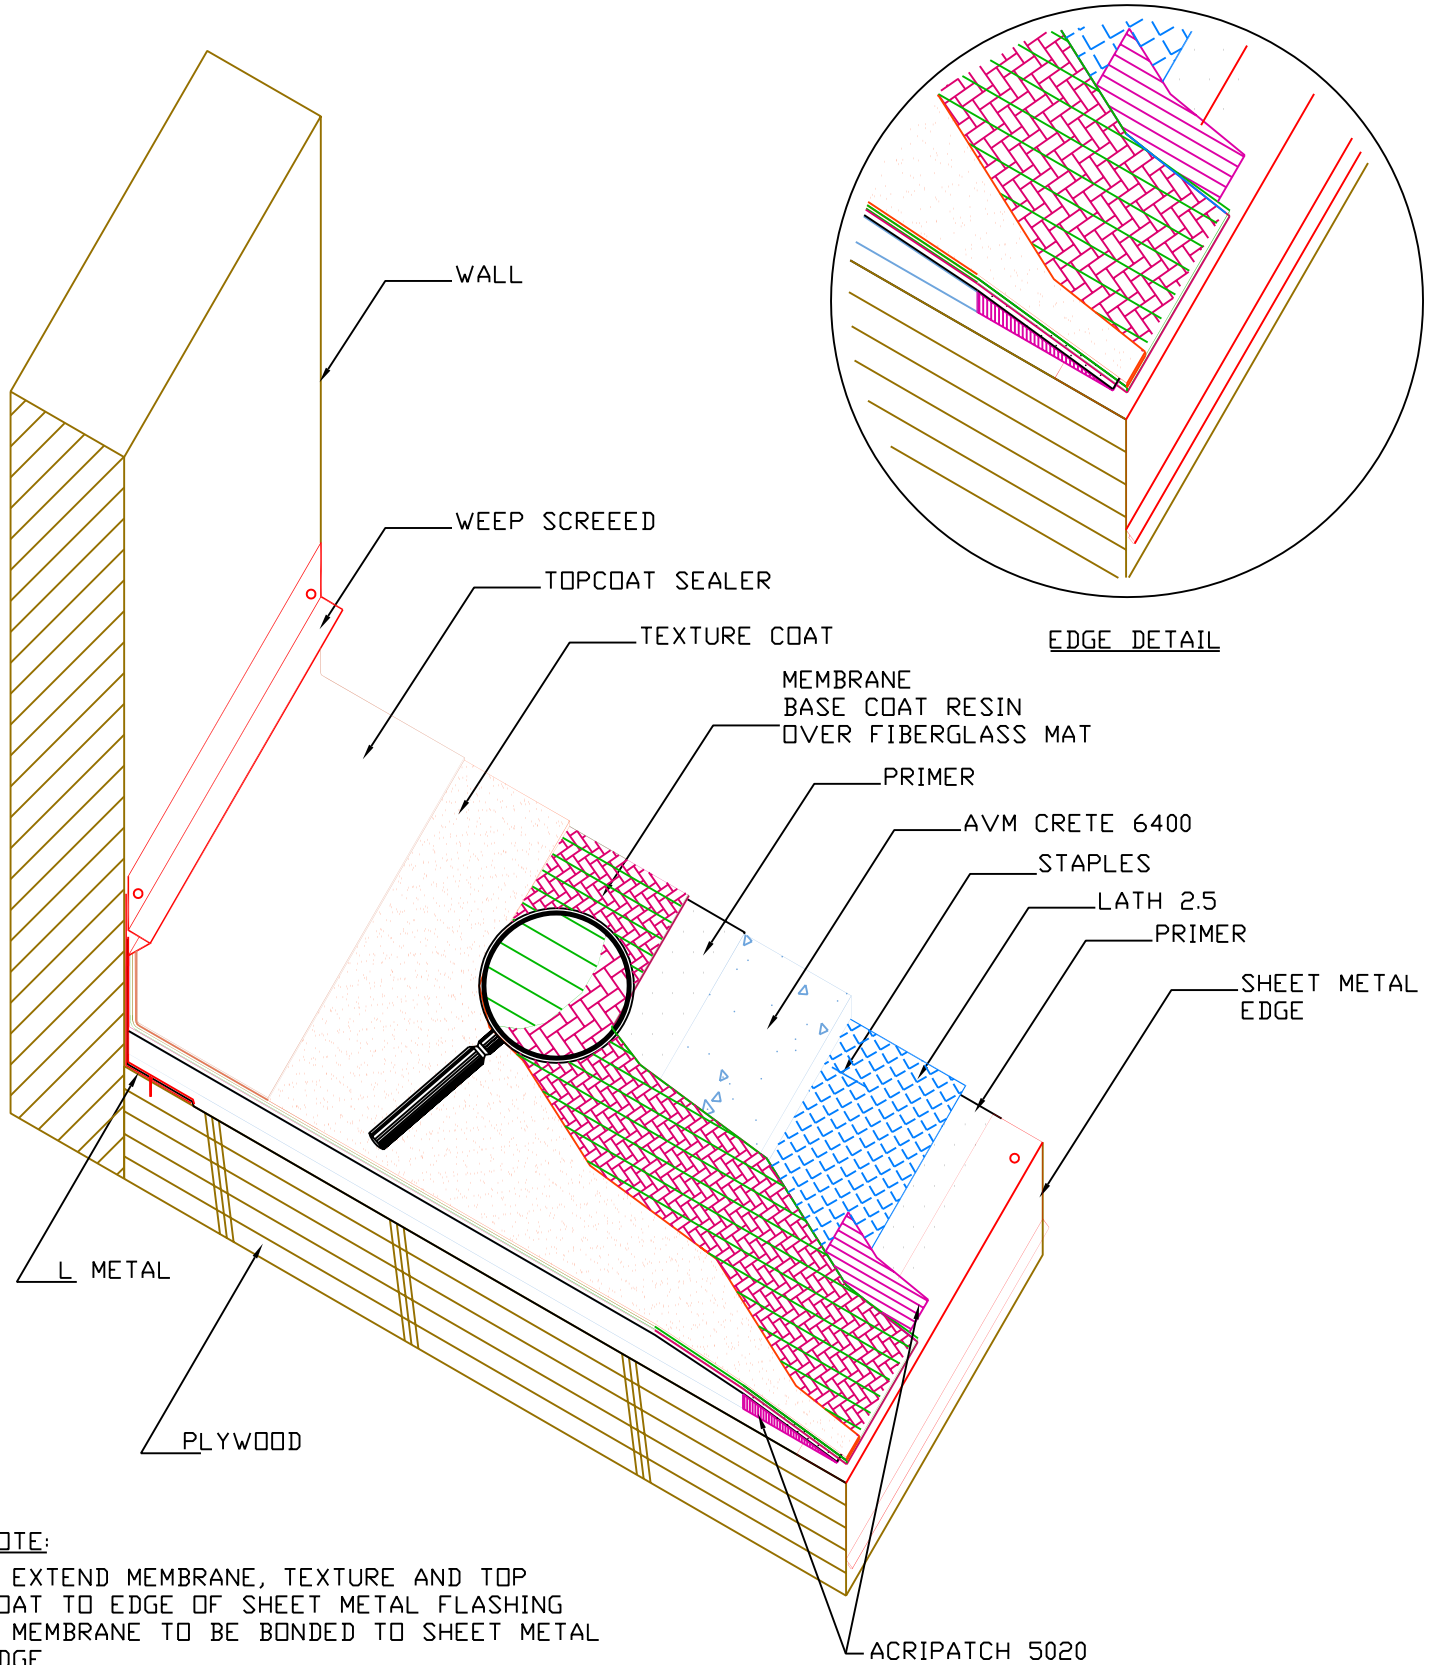

SHEET#  
EFD100-01 P

AVM SYSTEM 100 ELASTO FIBERDECK  
OVER PLYWOOD

EDITION  
1

WWW.AVMINDUSTRIES.COM

INDUSTRIES, INC.  
(818) 888-0050

**NOTE:**

- EXTEND MEMBRANE, TEXTURE AND TOP COAT TO EDGE OF SHEET METAL FLASHING
- MEMBRANE TO BE BONDED TO SHEET METAL EDGE