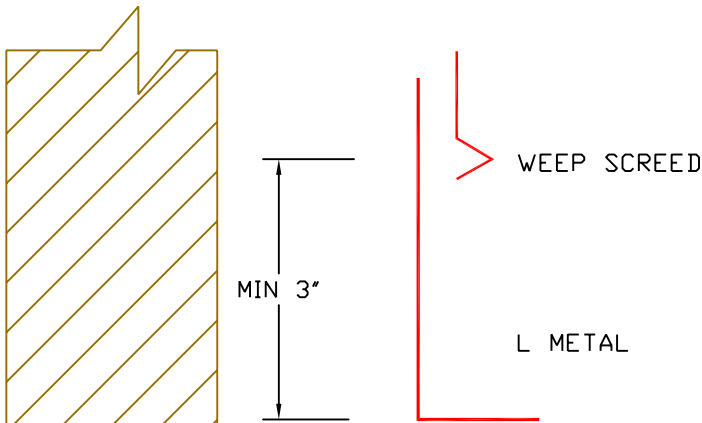

SHEET#
EFD100-02 P

AVM SYSTEM 100 ELASTO FIBERDECK
OVER PLYWOOD

EDITION
1

WWW.AVMINDUSTRIES.COM

INDUSTRIES, INC.
(818) 888-0050

EDGE DETAIL

NOTE:
- EXTEND MEMBRANE, TEXTURE AND TOP COAT TO EDGE OF SHEET METAL FLASHING
- MEMBRANE TO BE BONDED TO SHEET METAL EDGE