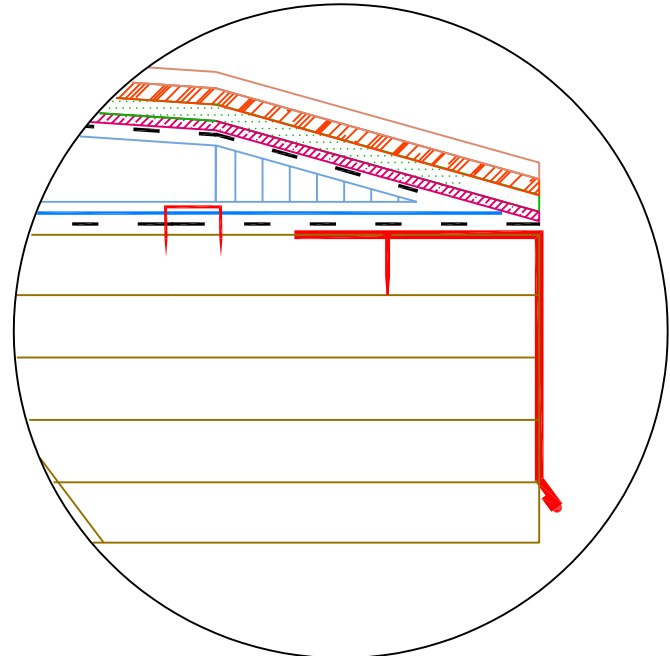

SHEET#
EFD100-02 P

AVM SYSTEM 100 ELASTO FIBERDECK
OVER PLYWOOD

EDITION
1

WWW.AVMINDUSTRIES.COM

INDUSTRIES, INC.
(818) 888-0050

EDGE DETAIL

NOTE:
- EXTEND MEMBRANE, TEXTURE AND TOP COAT TO EDGE OF SHEET METAL FLASHING
- MEMBRANE TO BE BONDED TO SHEET METAL EDGE