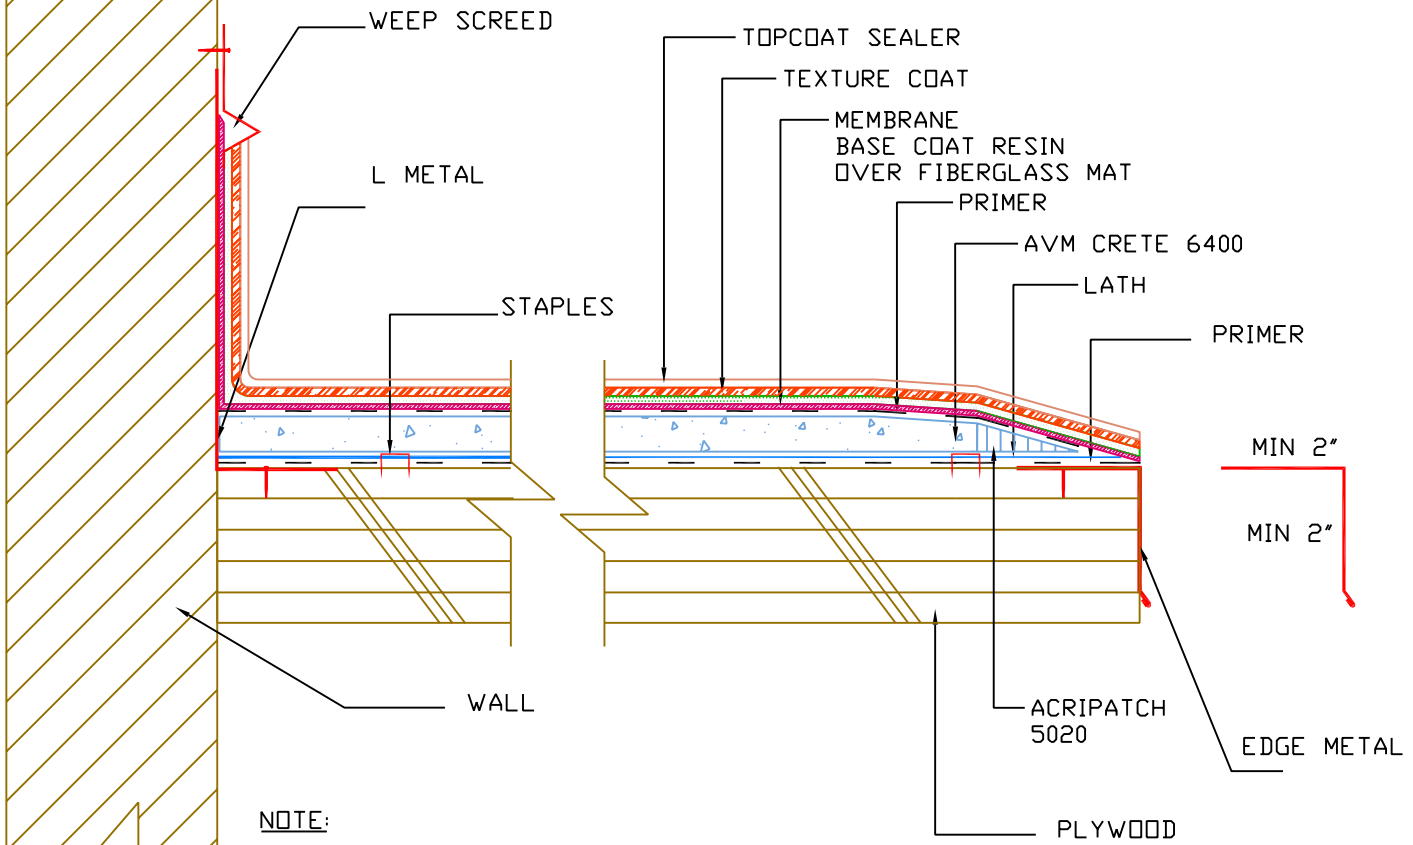

SHEET#
EFD100-02 P

AVM SYSTEM 100 ELASTO FIBERDECK
OVER PLYWOOD

EDITION
1

WWW.AVMINDUSTRIES.COM

INDUSTRIES, INC.
(818) 888-0050

EDGE DETAIL

NOTE:
- EXTEND MEMBRANE, TEXTURE AND TOP COAT TO EDGE OF SHEET METAL FLASHING
- MEMBRANE TO BE BONDED TO SHEET METAL EDGE