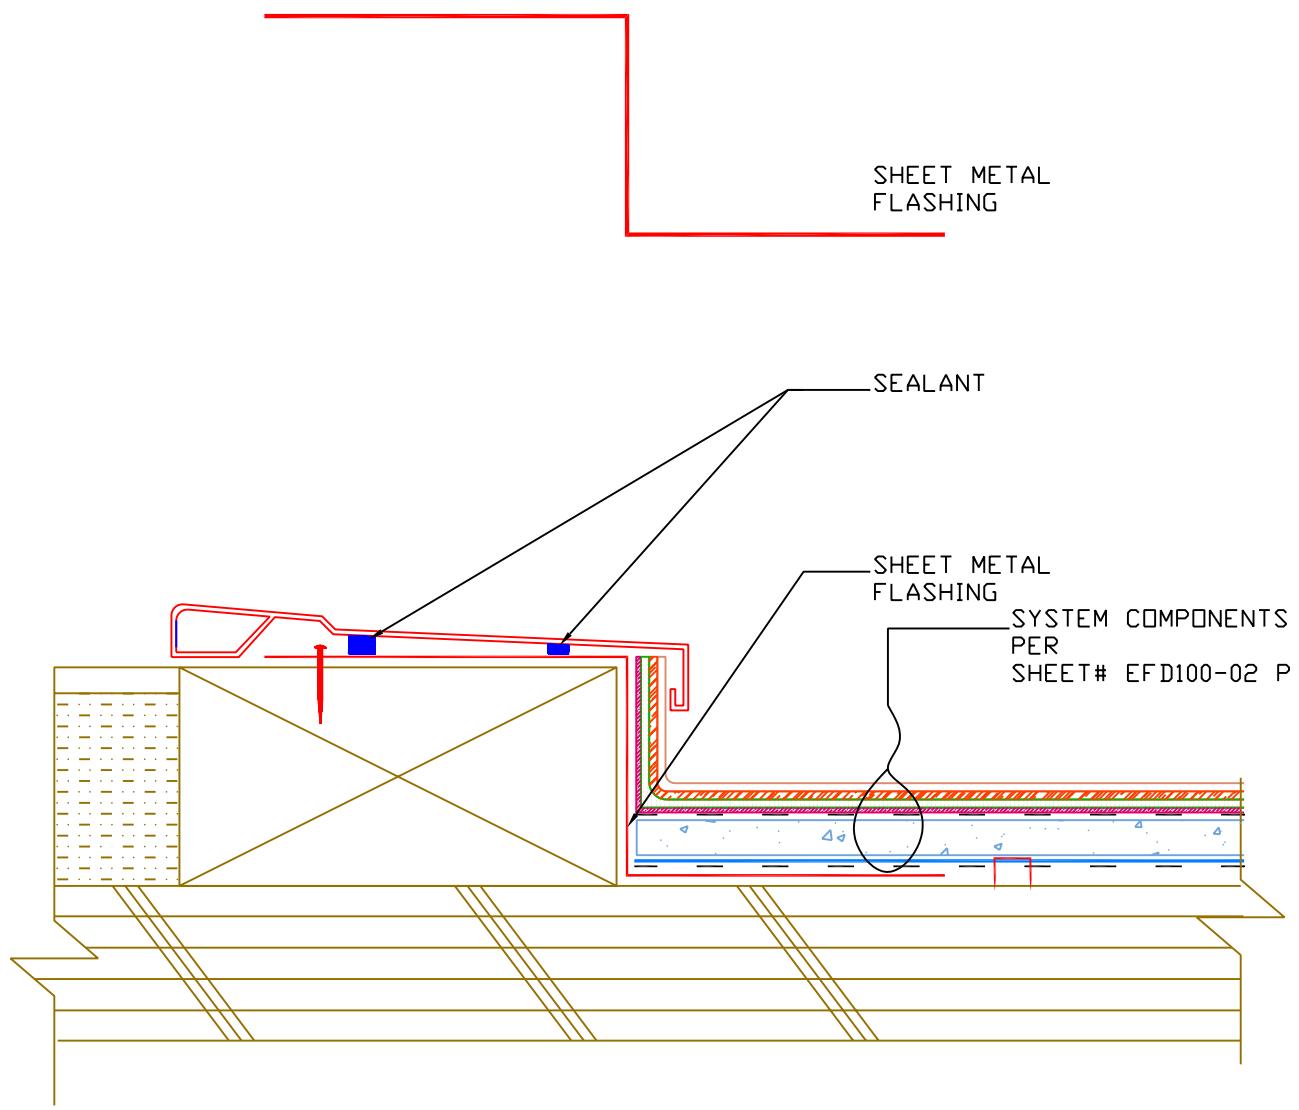

SHEET#
EFD100-03 P

DECK TO TRESHOLD
AVM SYSTEM 100 ELASTO FIBERDECK
OVER PLYWOOD

EDITION
1

WWW.AVMINDUSTRIES.COM

INDUSTRIES, INC.
(818) 888-0050

SHEET METAL
FLASHING

SEALANT

SHEET METAL
FLASHING

SYSTEM COMPONENTS
PER
SHEET# EFD100-02 P