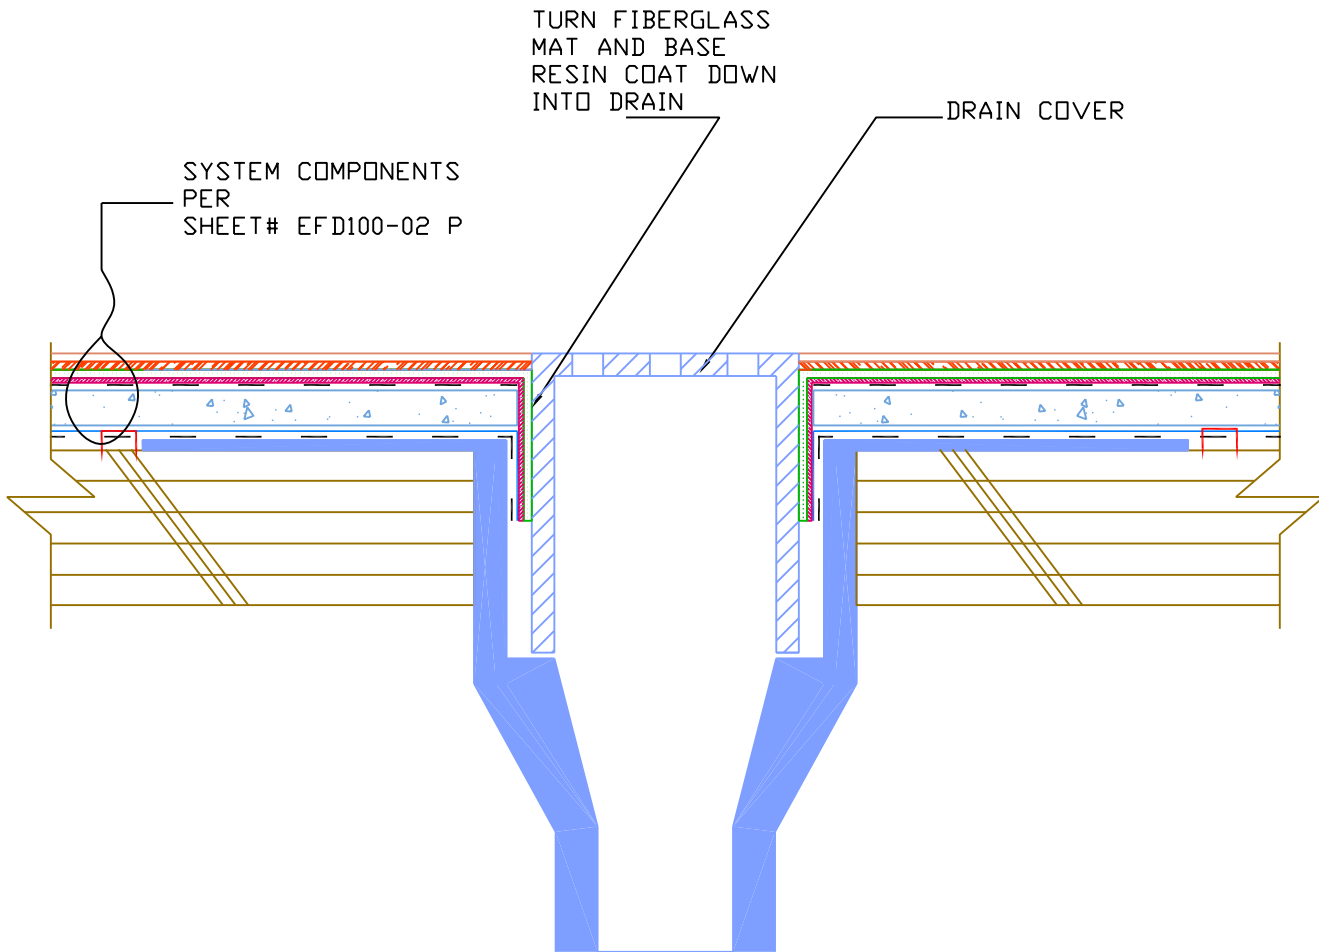

SHEET#
EFD100-04 P

DECK AT DRAIN
AVM SYSTEM 100 ELASTO FIBERDECK
OVER PLYWOOD

EDITION
1

WWW.AVMINDUSTRIES.COM

INDUSTRIES, INC.
(818) 888-0050

OTHER ACCEPTABLE AREA DRAIN TYPES