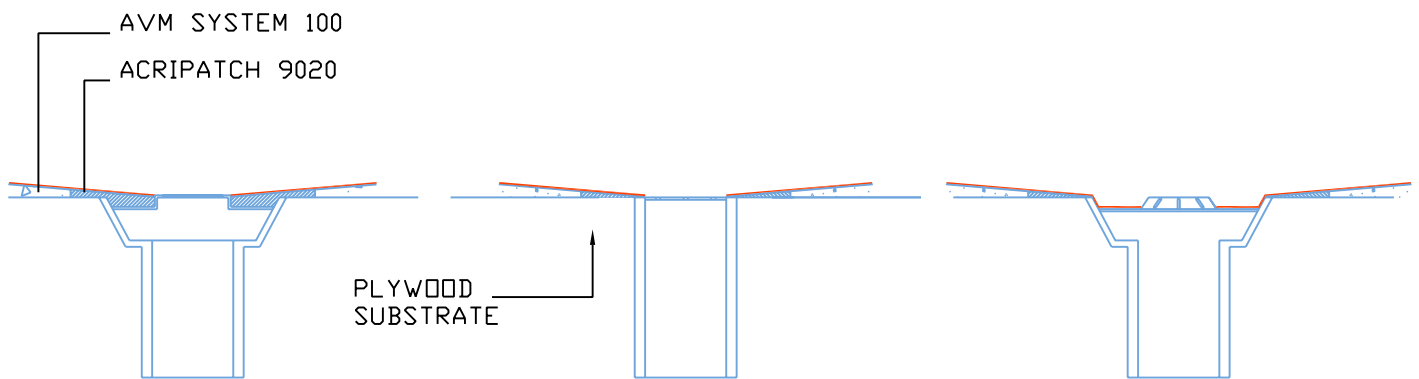

SHEET#
EFD100-04 P

DECK AT DRAIN
AVM SYSTEM 100 ELASTO FIBERDECK
OVER PLYWOOD

EDITION
1

WWW.AVMINDUSTRIES.COM

INDUSTRIES, INC.
(818) 888-0050

OTHER ACCEPTABLE AREA DRAIN TYPES