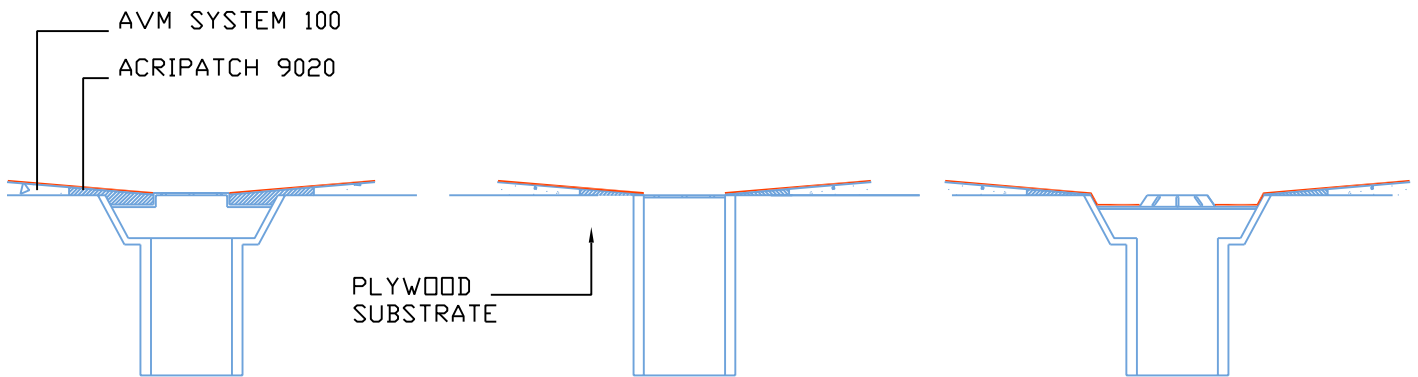

SHEET#
FEC100-04 P

DECK AT DRAIN
AVM SYSTEM 100 FOREVERCOAT
OVER PLYWOOD

EDITION
2

WWW.AVMINDUSTRIES.COM

INDUSTRIES, INC.
(818) 888-0050

OTHER ACCEPTABLE AREA DRAIN TYPES