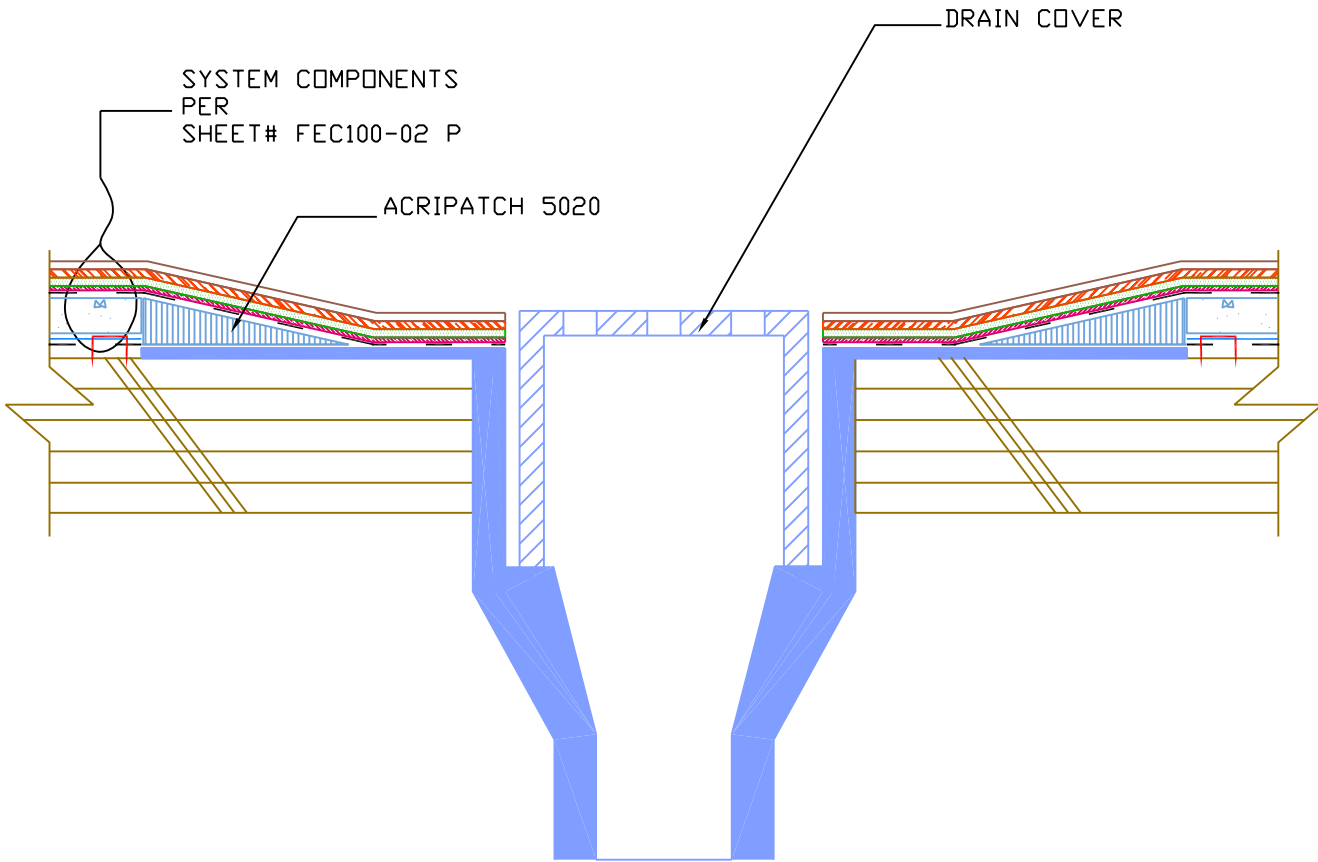

SHEET#
FEC100-04 P

DECK AT DRAIN
AVM SYSTEM 100 FOREVERCOAT
OVER PLYWOOD

EDITION
2

WWW.AVMINDUSTRIES.COM

INDUSTRIES, INC.
(818) 888-0050

OTHER ACCEPTABLE AREA DRAIN TYPES