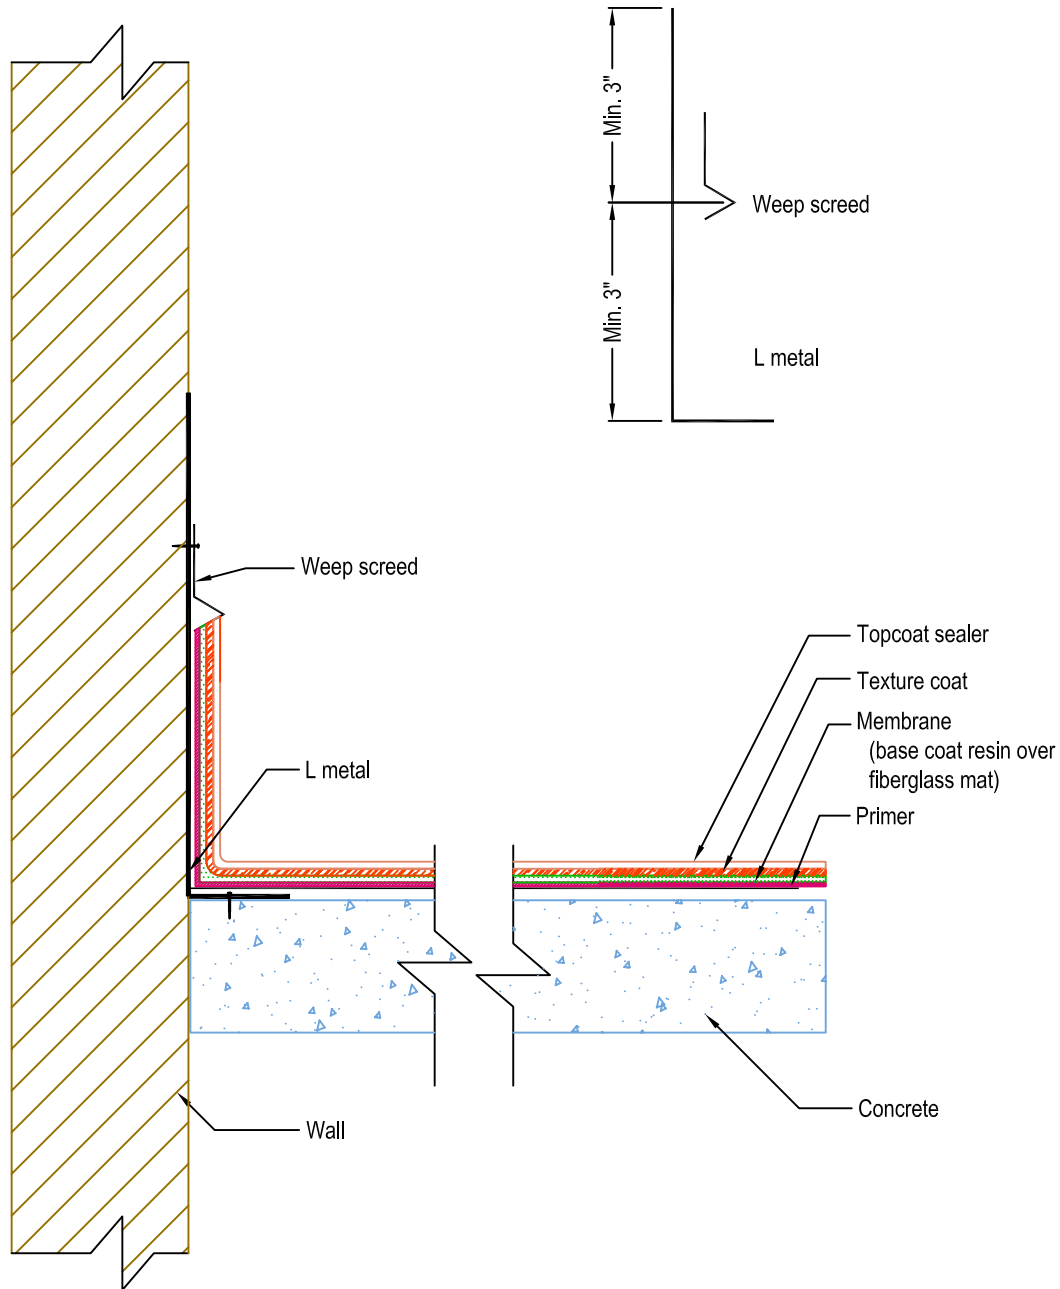

DETAIL # :
0100-EFD-002-C-CS

AVM System 100
Elasto Fiberdeck

VIEW TYPE:
Cut Sheet

Elasto Fiberdeck Assembly Over Concrete Substrate AVM System 100

Note:
- Extend membrane, texture and top coat to the bottom of the weep screed