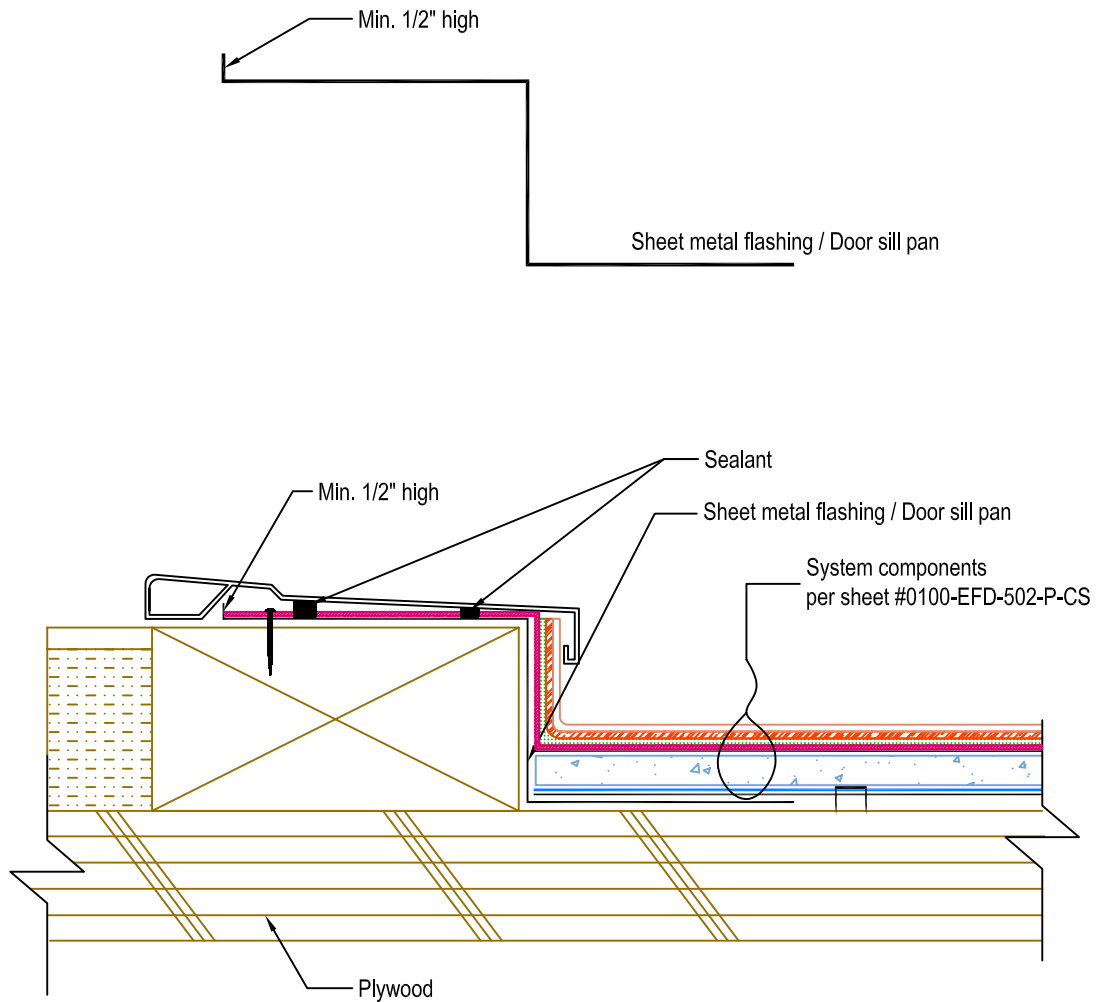

DETAIL # :
0100-EFD-642-P-CS

AVM System 100
Elasto Fiberdeck

VIEW TYPE:
Cut Sheet

Threshold Over Plywood Substrate AVM System 100 Elasto Fiberdeck

- Note:**
- Extend membrane to back edge of sheet metal flashing
 - Membrane to be bonded to sheet metal edge