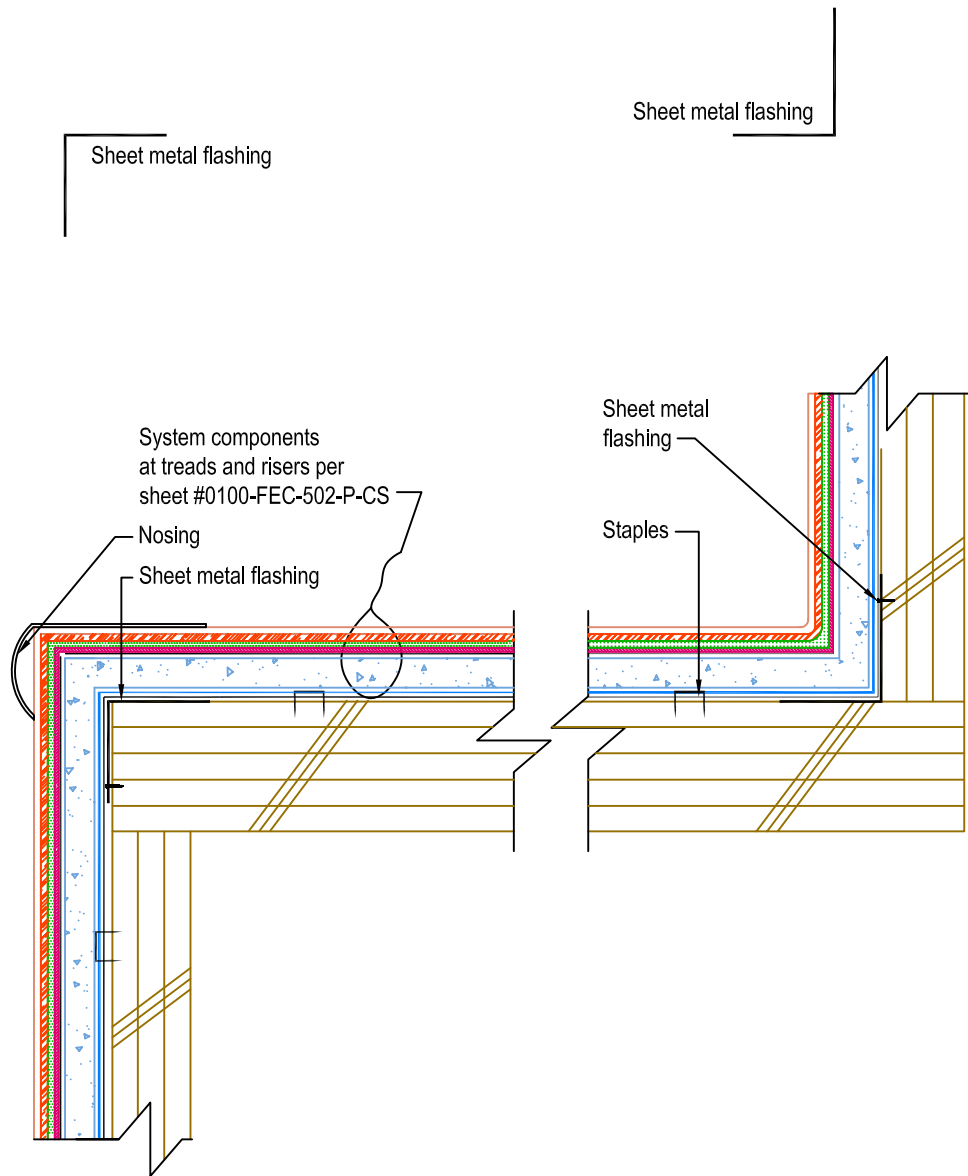

DETAIL # :
0100-FEC-602-P-CS

AVM System 100
Forevercoat

VIEW TYPE:
Cut Sheet

Stairs Over Plywood Substrate
AVM Crete on Tread & Riser
AVM System 100
Forevercoat

Note:

- For sheet metal installation please refer to detail number 0100-FEC-621-P-ISO