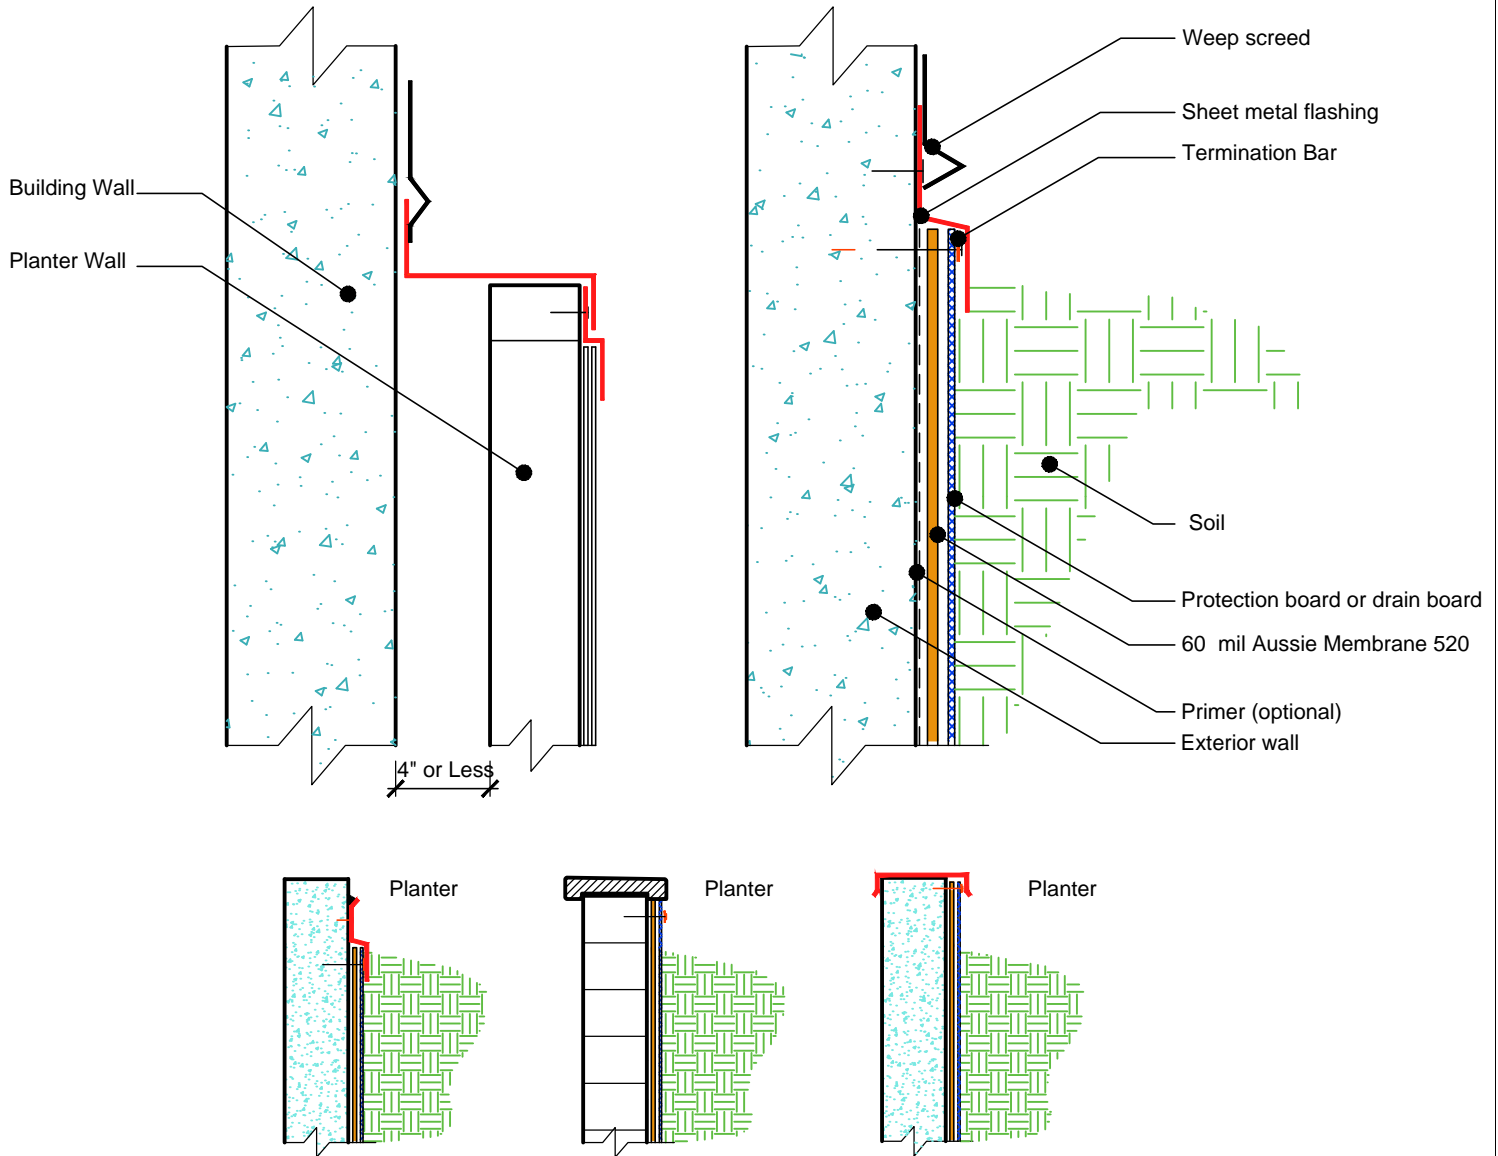

DETAIL #:
AVM-0520_6002-C

AVM SYSTEM 520

AUSSIE MEMBRANE 520

Terminations
AVM AUSSIE MEMBRANE 520
Fluid Applied Waterproofing.

- NOTES:**
1. Aussie Membrane 520 is a Polyurethane liquid (Roller or Brush Applied) for Below-Grade, Between-Slab, Planters, Roof-Gardens and similar type Waterproofing.
 2. For proper membrane thickness and appropriate protection and drainage, refer to AVM Aussie Membrane 520 "Min Thickness Table"
 3. Contact AVM if no drain board or protection board is specified.