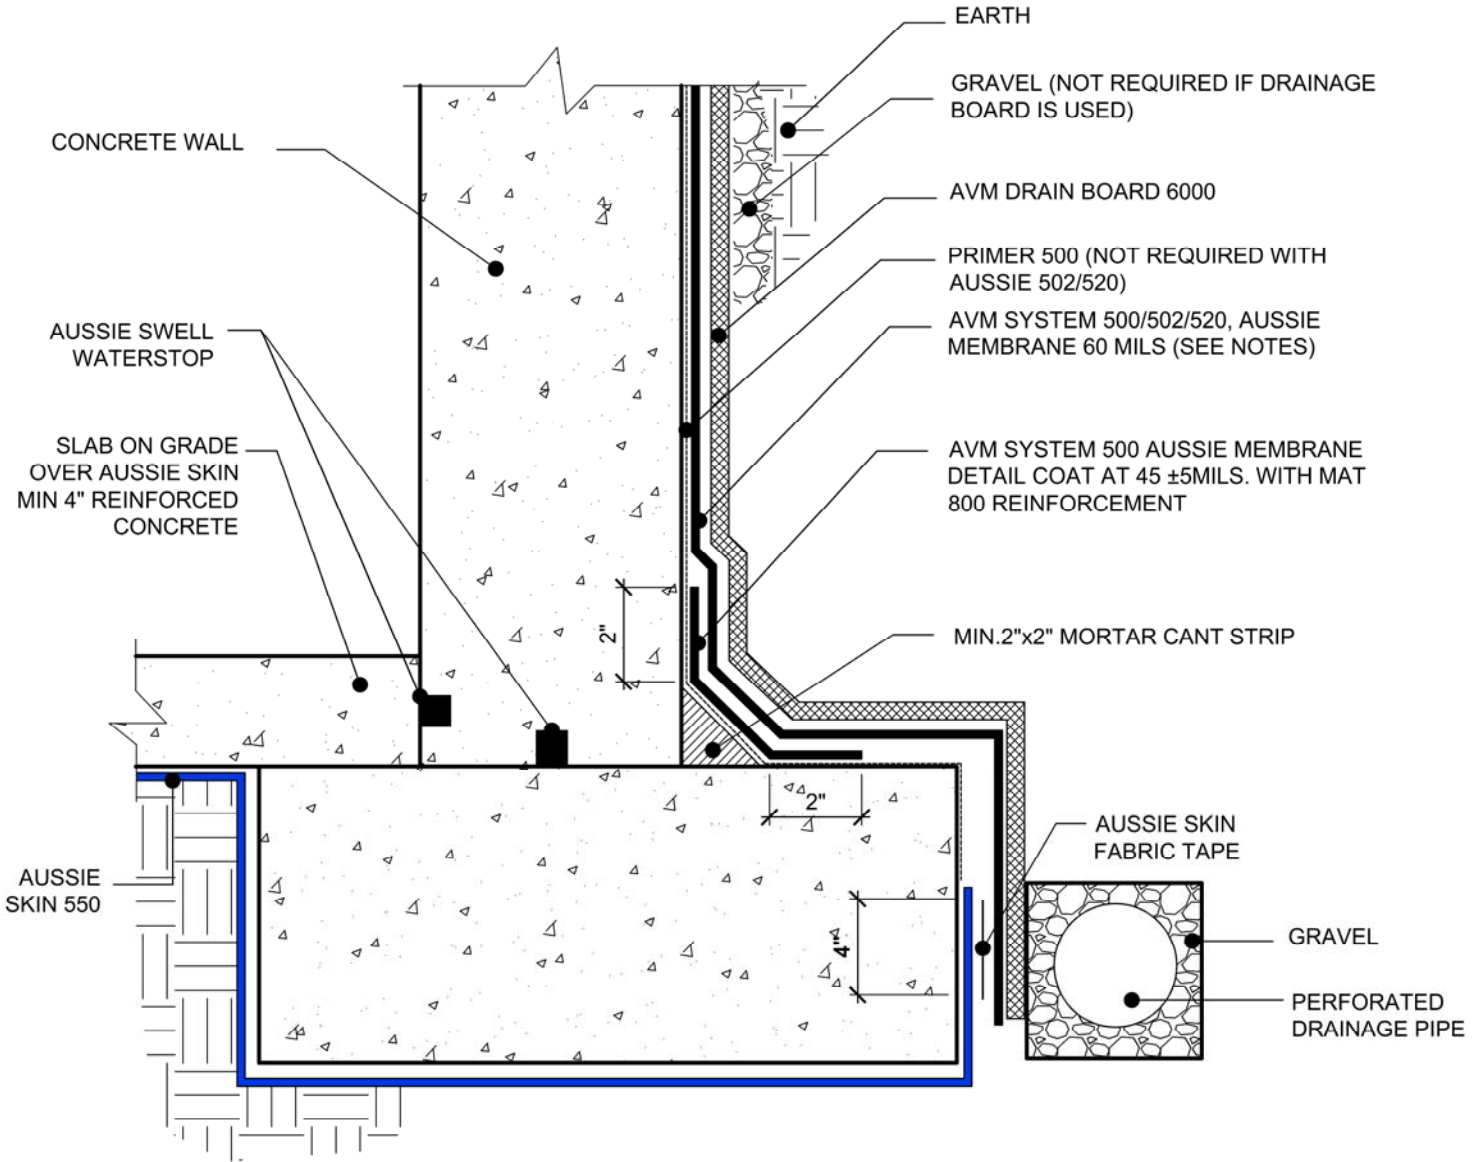

DETAIL #:
AVM-550-0002

AVM System 550
Aussie Skin 550

**Slab on Grade over Aussie Skin,
 Concrete Walls**

NOTES:

1. Aussie Skin 550 is a Heavy, Duty, Easy to Install, Puncture Resistant Sheet Waterproofing Membrane with added technologies creating excellent adhesion between the membrane and wet Concrete or Shot-Crete.
2. For proper membrane thickness and appropriate protection and drainage, refer to AVM System 500/502/520 Min Thickness Table.
3. Contact AVM if no drain board or protection board is specified.

Below Water Table Installations

Below the water table, drain board may be substituted with approved protection layer.