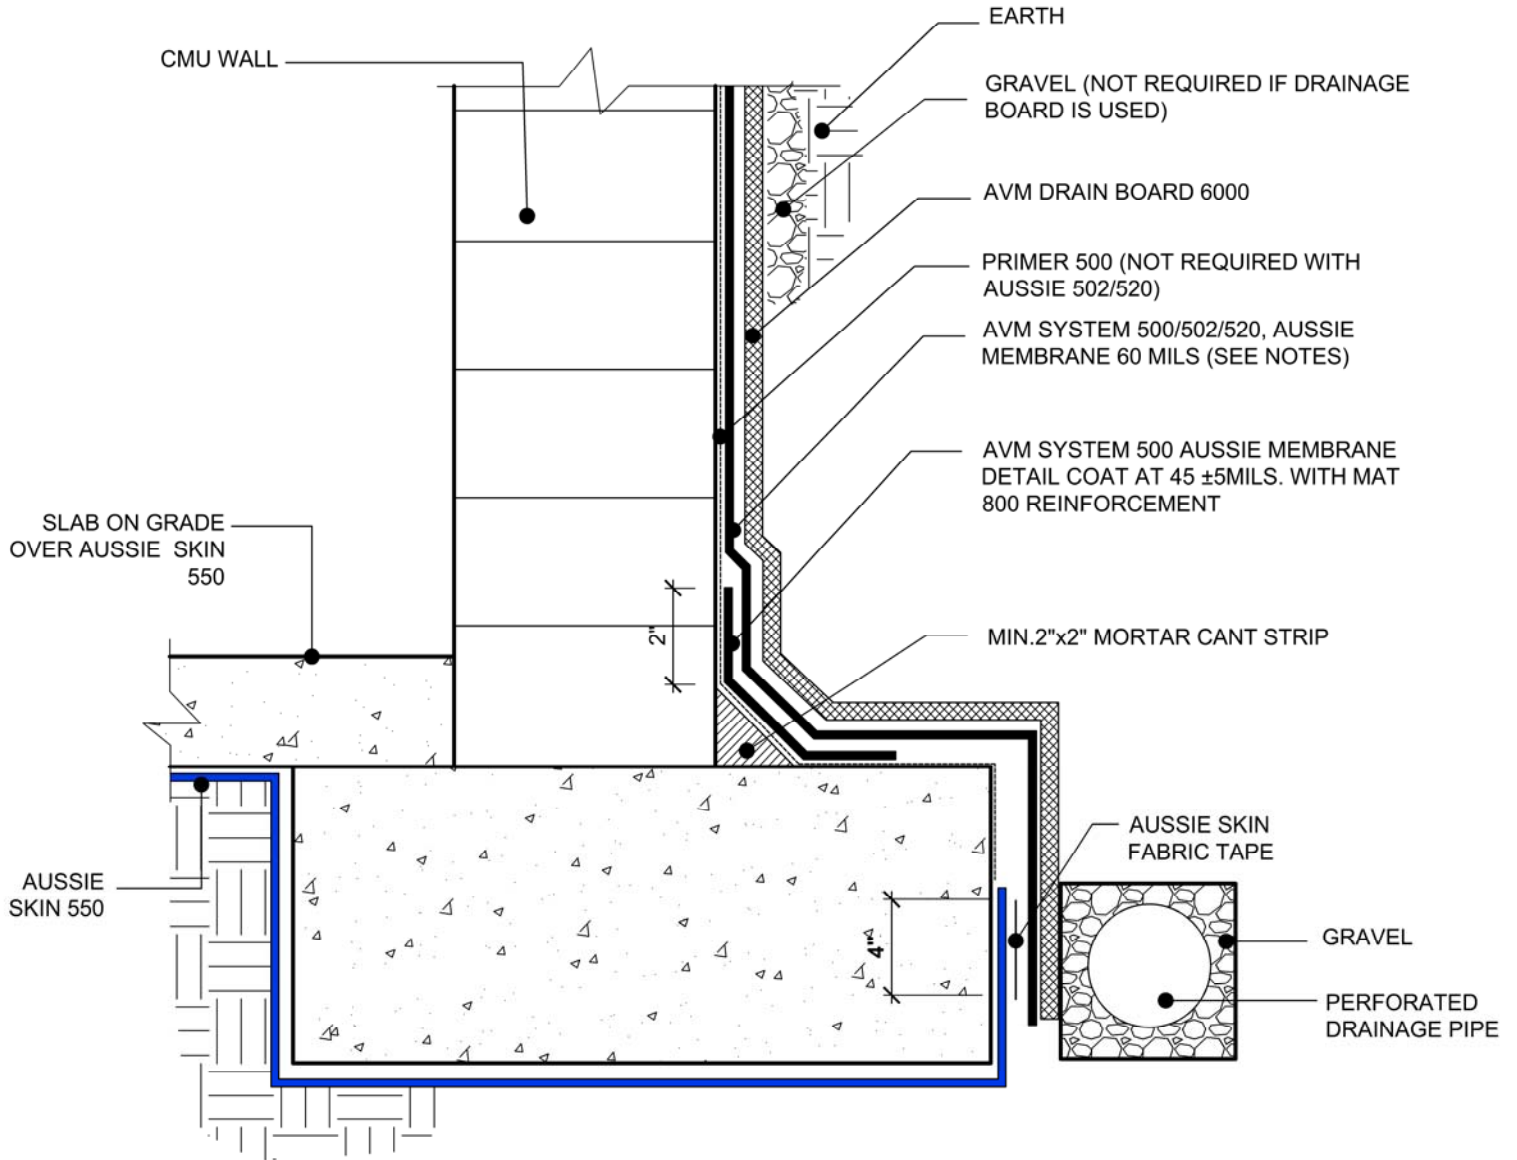

DETAIL #:
AVM-550-0004
 AVM System 550
Aussie Skin 550

Slab on Grade over Aussie Skin, CMU
 (Block) Walls

- NOTES:
1. Aussie Skin 550 is a Heavy, Duty, Easy to Install, Puncture Resistant Sheet Waterproofing Membrane with added technologies creating excellent adhesion between the membrane and wet Concrete or Shot-Crete.
 2. For proper membrane thickness and appropriate protection and drainage, refer to AVM System 500/502/520 Min Thickness Table.
 3. Contact AVM if no drain board or protection board is specified.

Below Water Table Installations

Below the water table, drain board may be substituted with approved protection layer.