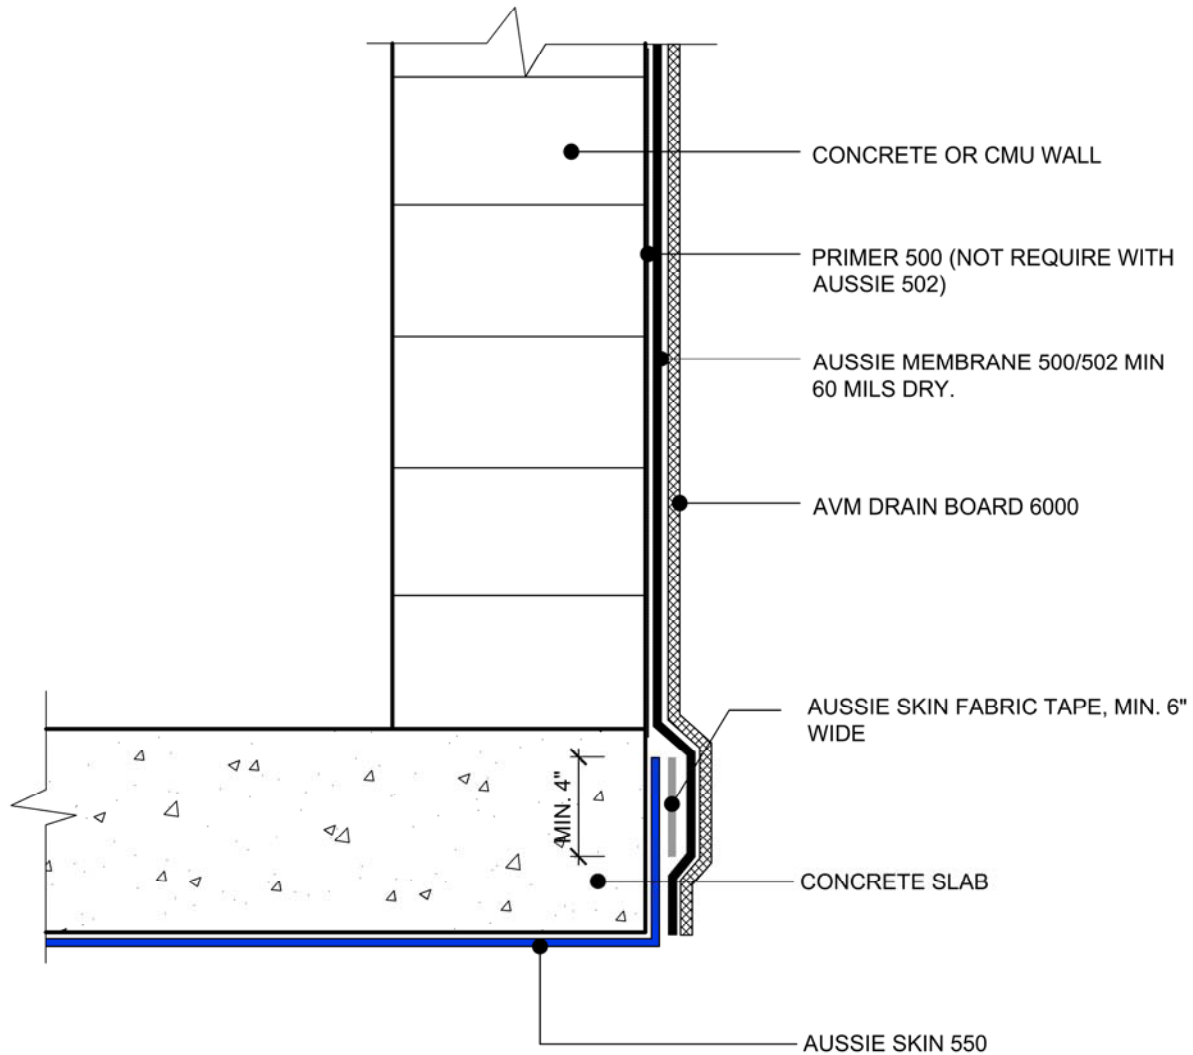

DETAIL #:
AVM-550-0012

AVM System 550
Aussie Skin 550

Aussie Membrane Installation over Aussie Skin.

NOTES:

1. Aussie Skin 550 is a Heavy, Duty, Easy to Install, Puncture Resistant Sheet Waterproofing Membrane with added technologies creating excellent adhesion between the membrane and wet Concrete or Shot-Crete.
2. For proper membrane thickness and appropriate protection and drainage, refer to AVM System 500/502 Min Thickness Table.
3. Contact AVM if no drain board or protection board is specified.
4. Below the water table, drain board may be substituted with approved protection layer.