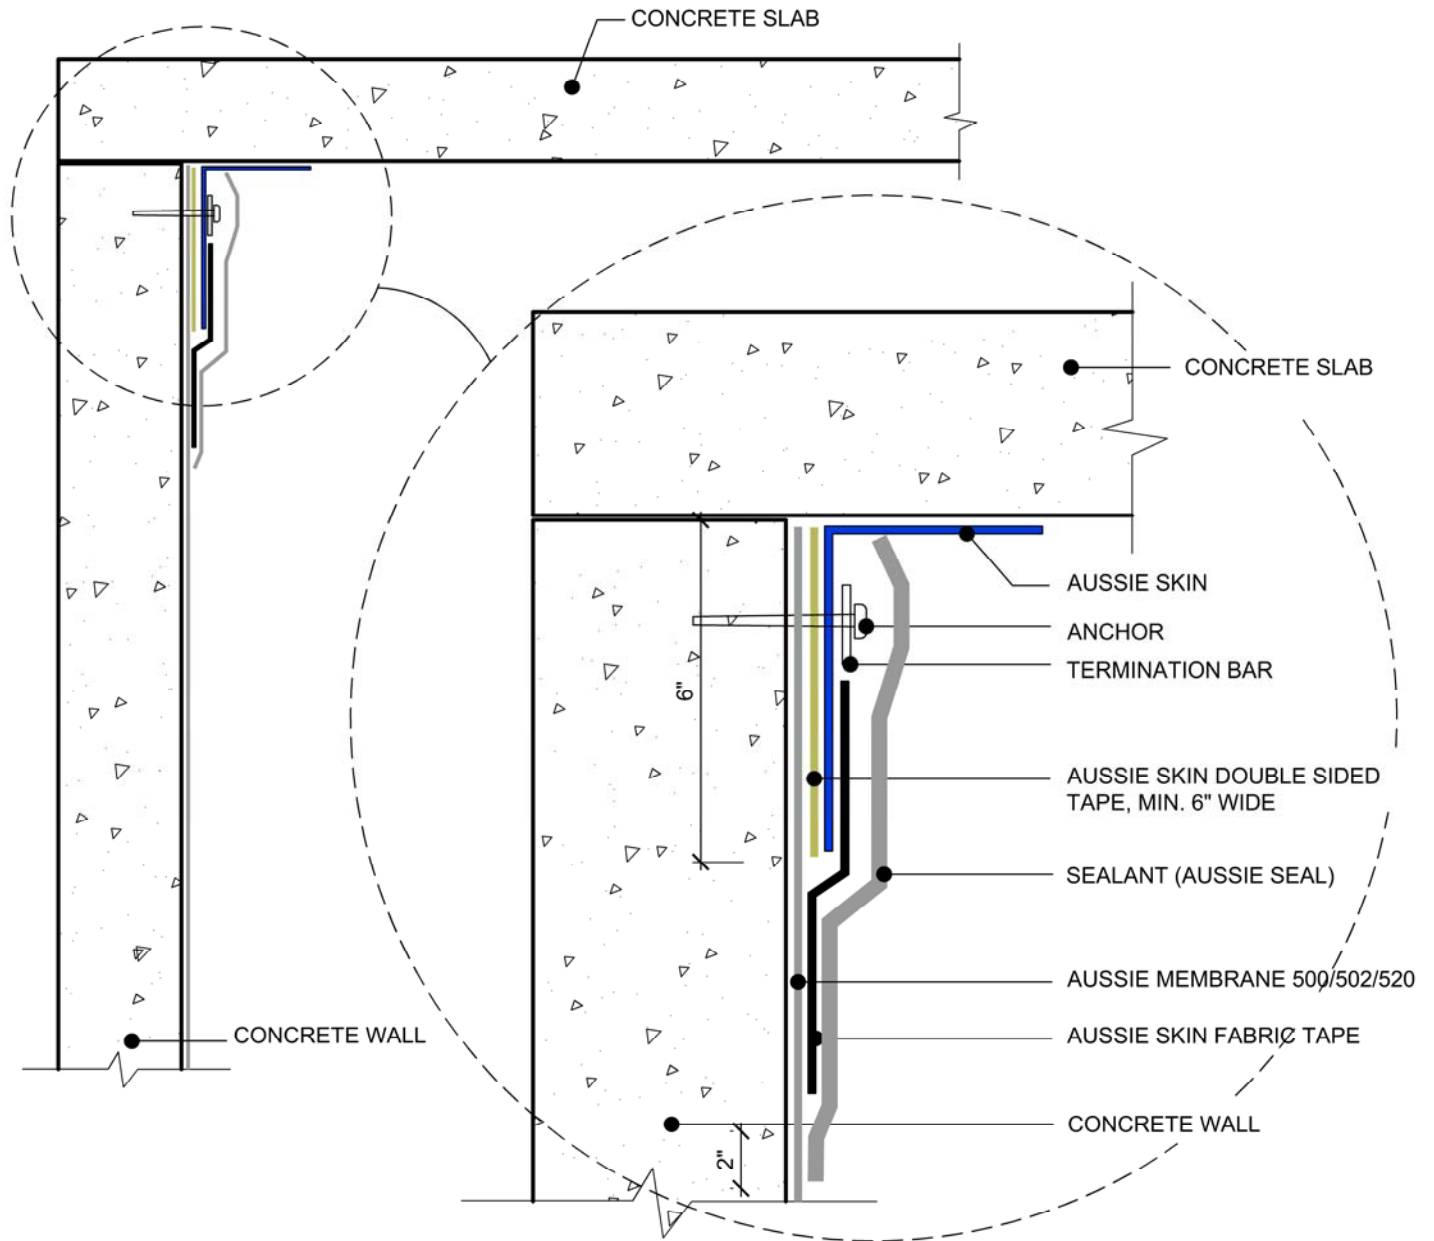

DETAIL #:
AVM-550-0014
 AVM System 550
Aussie Skin 550

Aussie Skin Installation over Aussie Membrane 500/502/520.

ENLARGED DETAIL

- NOTES:**
1. Aussie Skin 550 is a Heavy, Duty, Easy to Install, Puncture Resistant Sheet Waterproofing Membrane with added technologies creating excellent adhesion between the membrane and wet Concrete or Shot-Crete.
 2. For proper membrane thickness and appropriate protection and drainage, refer to AVM System 500/502 Min Thickness Table.
 3. Contact AVM if no drain board or protection board is specified.
 4. Below the water table, drain board may be substituted with approved protection layer.