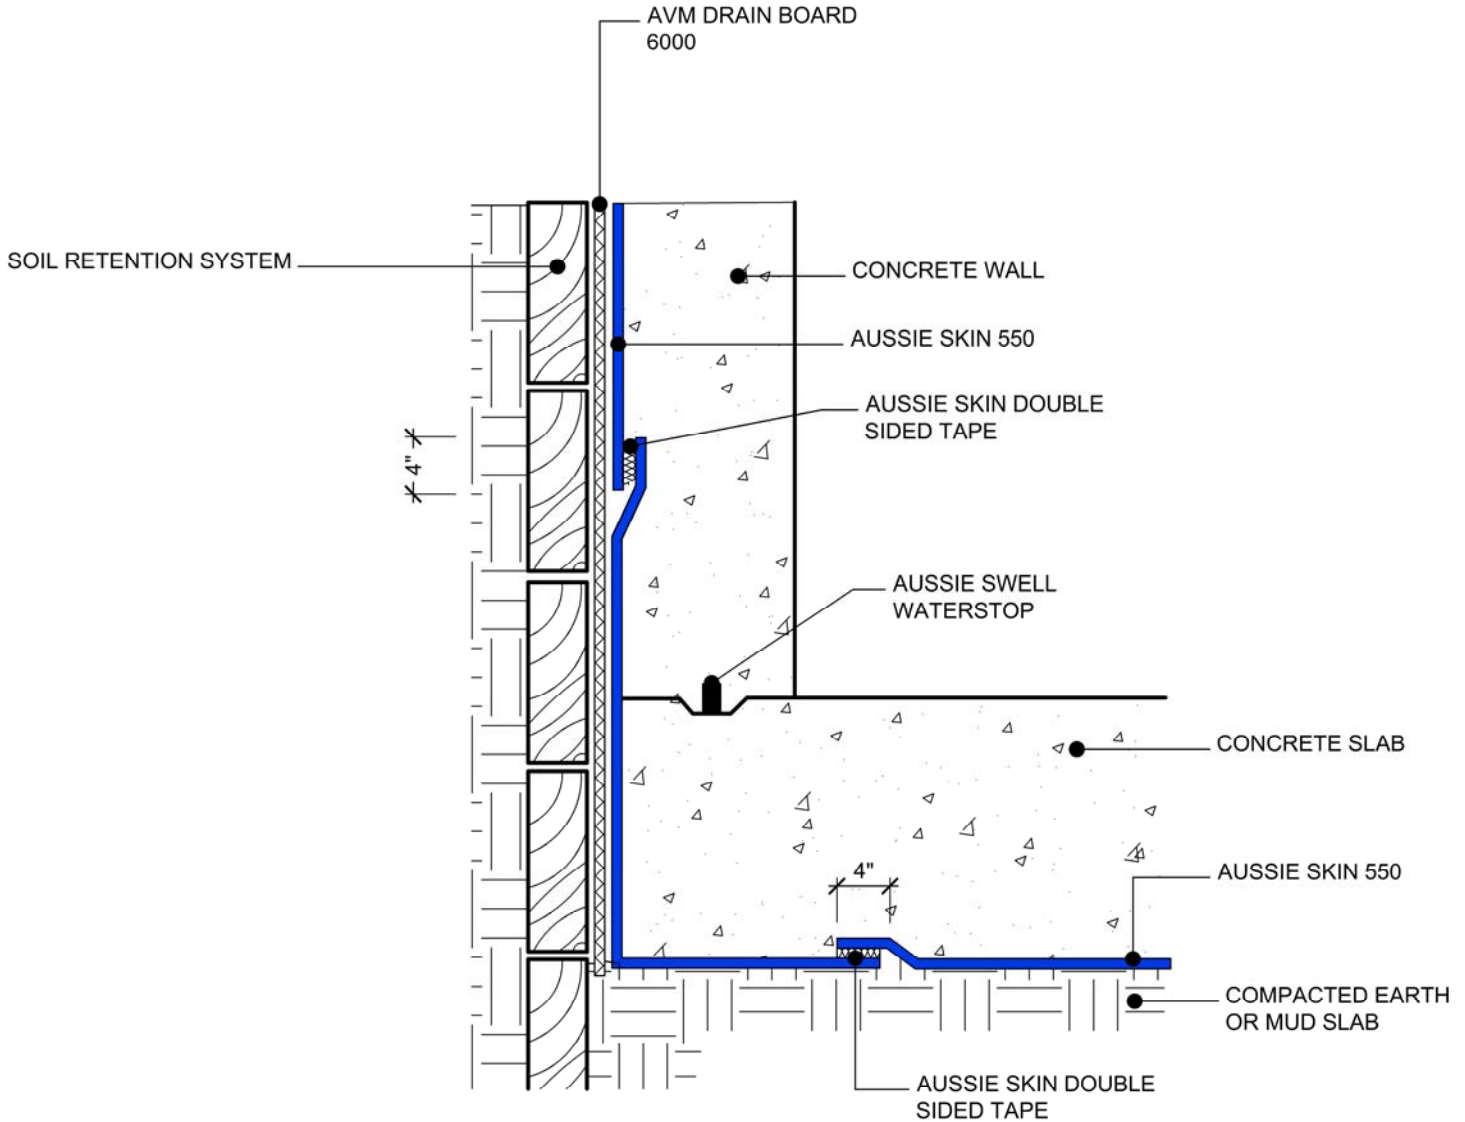

DETAIL #:
AVM-550-1510
 AVM System 550
Aussie Skin 550

Blind Side Waterproofing over Lagging,
 Single System

NOTES:

1. Aussie Skin 550 is a Heavy, Duty, Easy to Install, Puncture Resistant Sheet Waterproofing Membrane with added technologies creating excellent adhesion between the membrane and wet Concrete or Shot-Crete.
2. Contact AVM if no drain board or protection board is specified.
3. All nails, screws etc used to hang the Aussie Skin above the water table must be non-rusting and sealed with AVM approved Sealant.

Below Water Table Installations

1. Below the water table, drain board may be substituted with approved protection layer
2. Not approved for shot-crete below the water table.