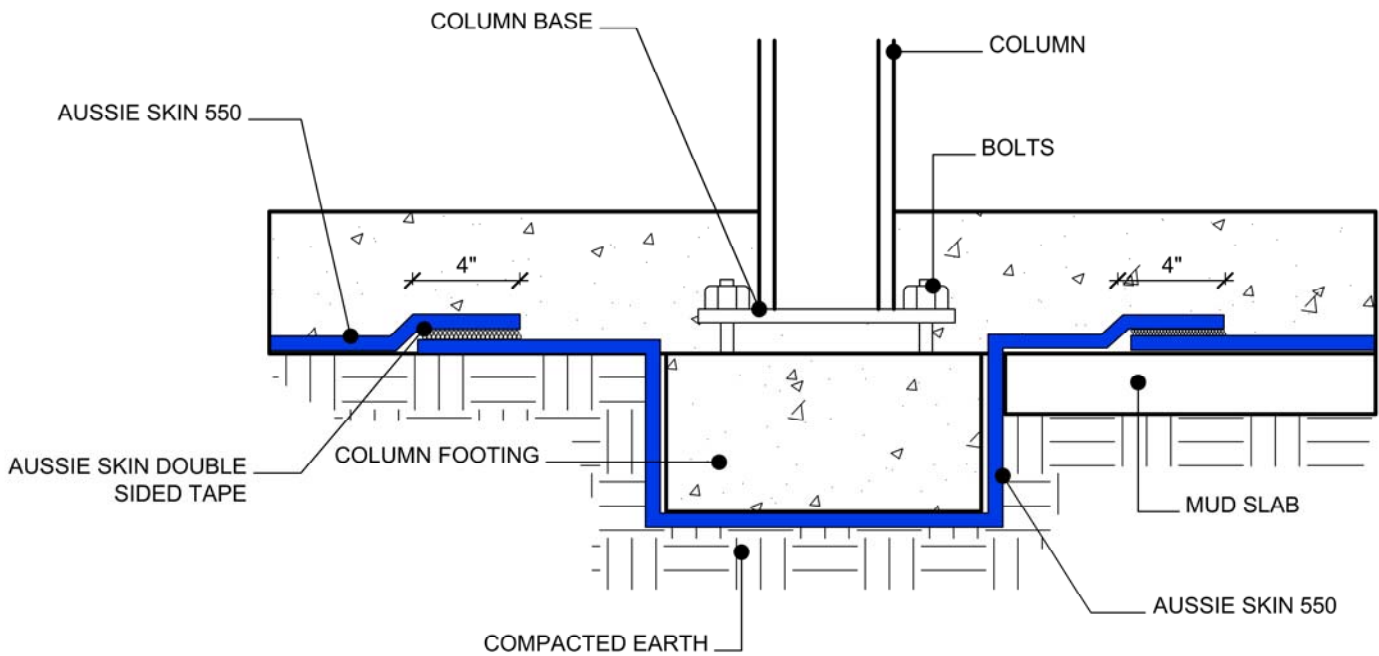

DETAIL #:
AVM-550-2500
AVM System 550
Aussie Skin 550

Grade Beam Detail: Aussie Skin Under
Grade-Beam

NOTES:

1. Aussie Skin 550 is a Heavy, Duty, Easy to Install, Puncture Resistant Sheet Waterproofing Membrane with added technologies creating excellent adhesion between the membrane and wet Concrete or Shot-Crete.