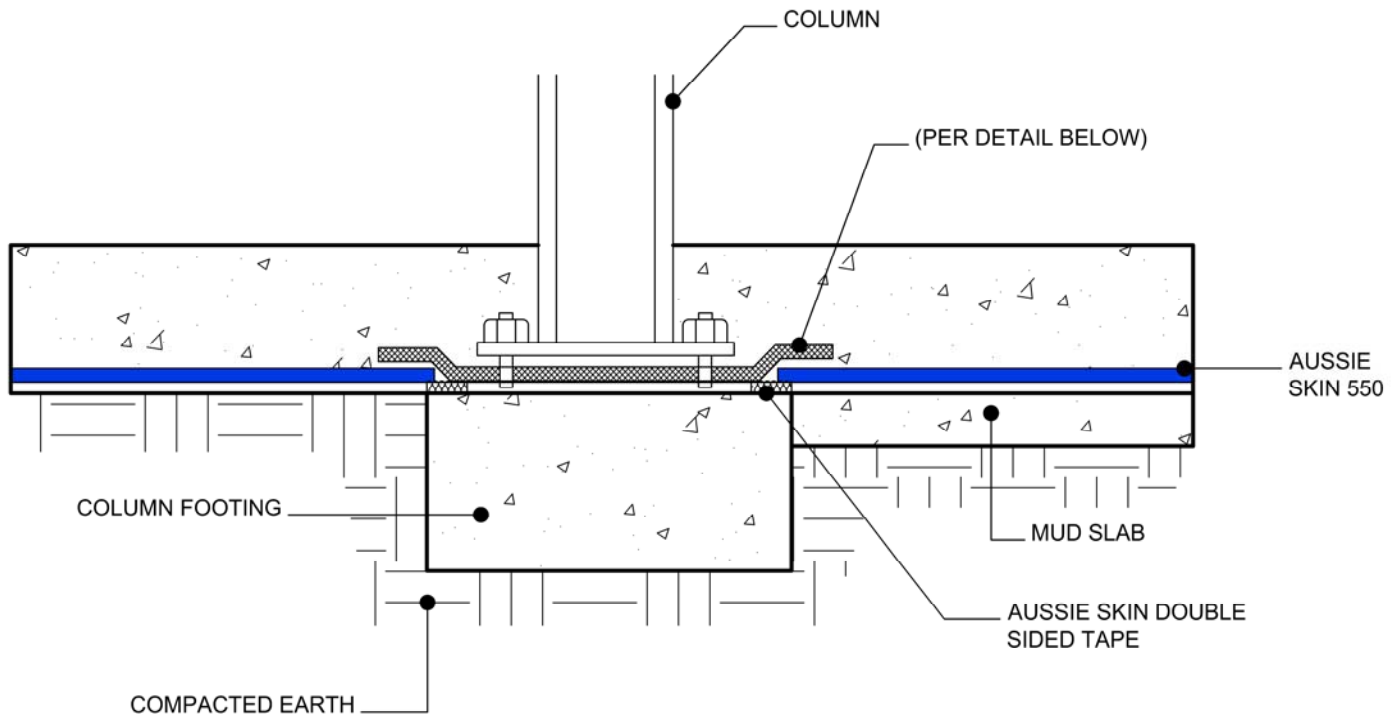

DETAIL #:
AVM-550-2540
 AVM System 550
Aussie Skin 550

Grade Beam Detail: Aussie Skin Over
 Grade-Beam - High Risk

- NOTES:
1. Aussie Skin 550 is a Heavy, Duty, Easy to Install, Puncture Resistant Sheet Waterproofing Membrane with added technologies creating excellent adhesion between the membrane and wet Concrete or Shot-Crete.
 2. Concrete must cure min 7 days.
 3. Install Koster's products per their installation instructions.