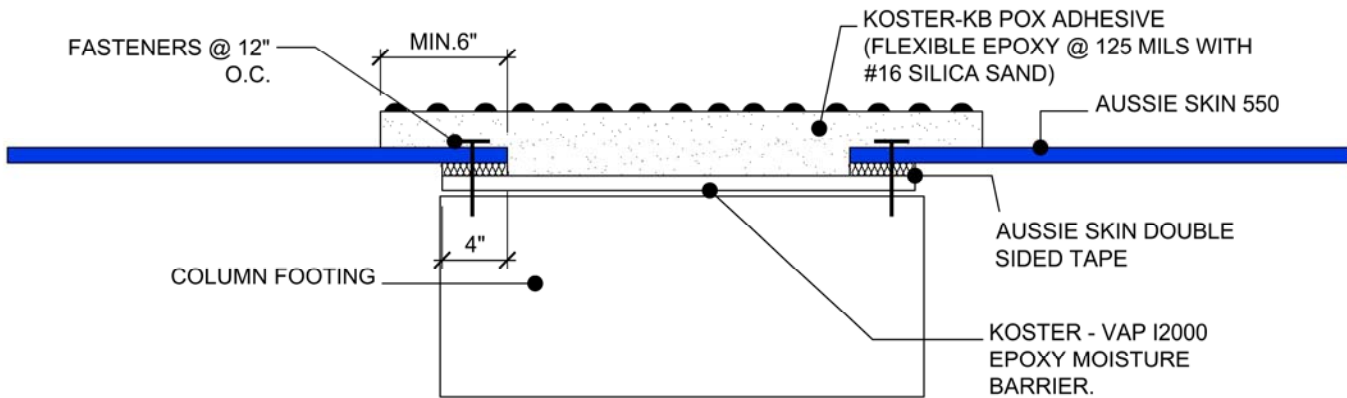

DETAIL #:
AVM-550-2540
 AVM System 550
Aussie Skin 550

Grade Beam Detail: Aussie Skin Over
 Grade-Beam - High Risk

- NOTES:
1. Aussie Skin 550 is a Heavy, Duty, Easy to Install, Puncture Resistant Sheet Waterproofing Membrane with added technologies creating excellent adhesion between the membrane and wet Concrete or Shot-Crete.
 2. Concrete must cure min 7 days.
 3. Install Koster's products per their installation instructions.