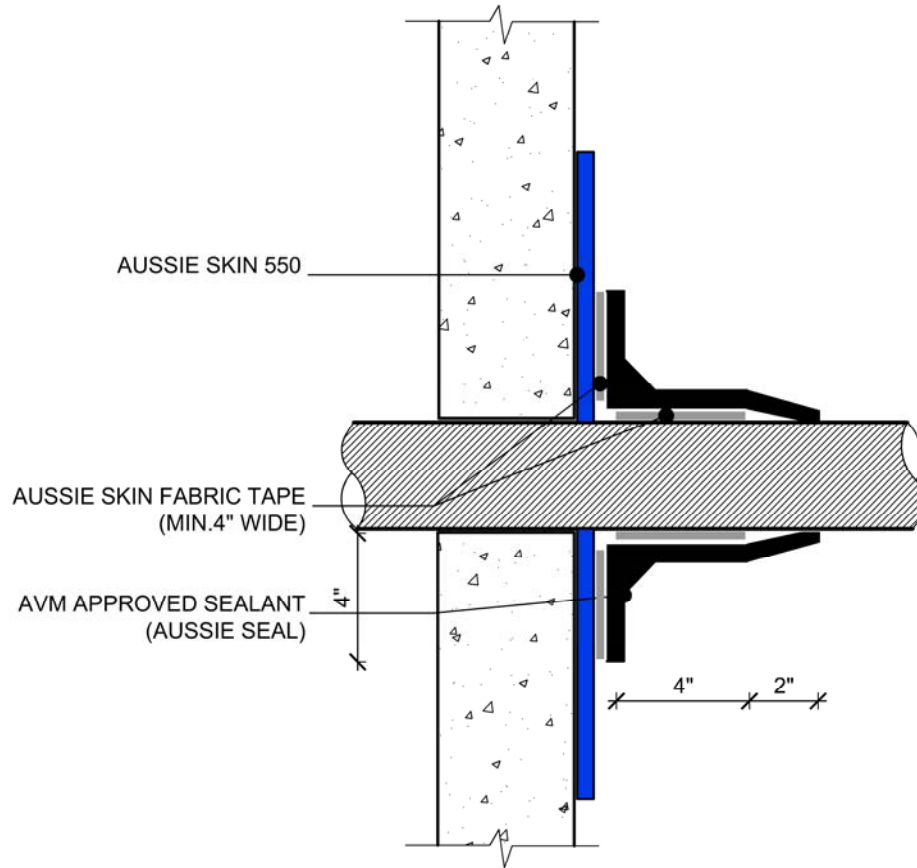

DETAIL #:
AVM-550-4010
AVM System 550
Aussie Skin 550

Through Wall Penetration
Sealant on HDPE Side

NOTES:

1. Aussie Skin 550 is a Heavy, Duty, Easy to Install, Puncture Resistant Sheet Waterproofing Membrane with added technologies creating excellent adhesion between the membrane and wet Concrete or Shot-Crete.
2. Aussie Skin Fabric Tape must be used as specified (ie, min 4" wide)

Below Water Table Installations

Below the water table, drain board may be substituted with approved protection layer

AVM Industries, Inc.
8245 Remmet Ave, Canoga Park, CA 91304

Quality Waterproofing Products