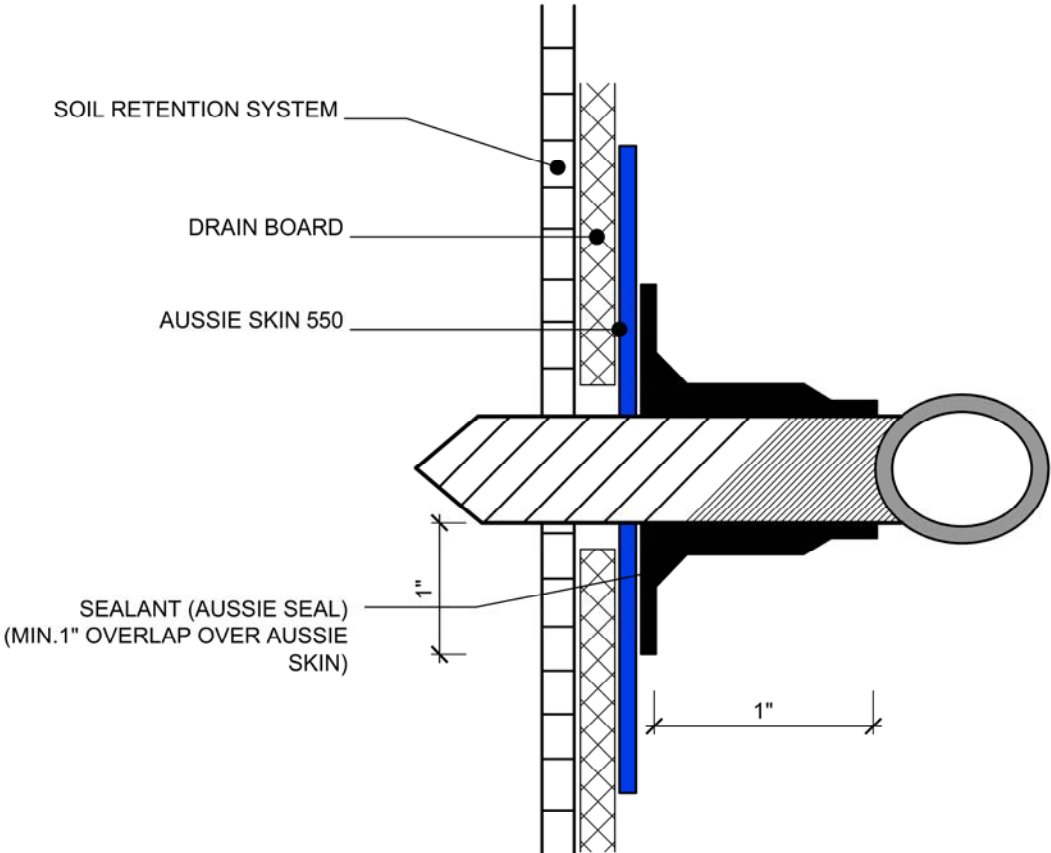

DETAIL #:
AVM-550-4100
AVM System 550
Aussie Skin 550

Rebar Tie
Single Layer System

- NOTES:
1. Aussie Skin 550 is a Heavy, Duty, Easy to Install, Puncture Resistant Sheet Waterproofing Membrane with added technologies creating excellent adhesion between the membrane and wet Concrete or Shot-Crete.

Below Water Table Installations
Below the water table, drain board may be substituted with approved protection layer