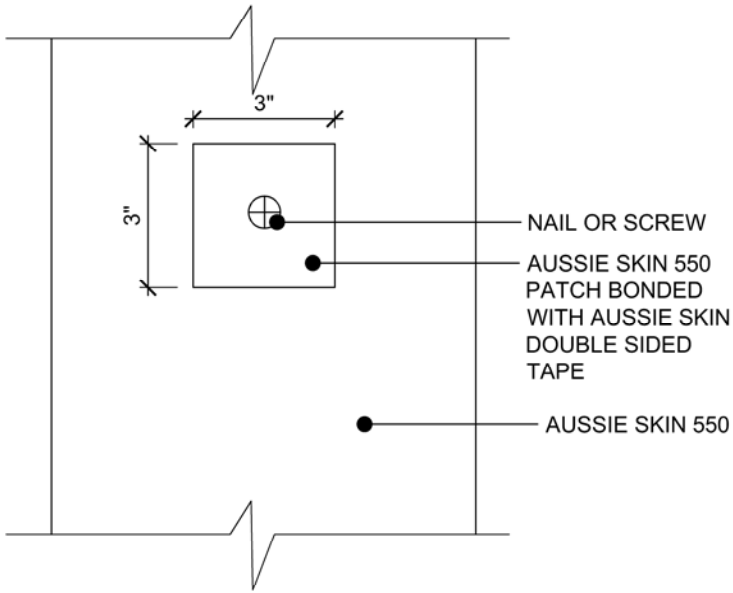

DETAIL #:
AVM-550-6010
 AVM System 550
Aussie Skin 550

Nail/Screw Detail

NON-WATERTABLE PATCH

WATERTABLE PATCH

NOTES:

1. Aussie Skin 550 is a Heavy, Duty, Easy to Install, Puncture Resistant Sheet Waterproofing Membrane with added technologies creating excellent adhesion between the membrane and wet Concrete or Shot-Crete.
2. All nails, screws etc used to hang the Aussie Skin above the water table must be non-rusting and sealed with approved Sealant.

Below Water Table Installations

1. All nails, screws etc used to hang the Aussie Skin below the water table must be non-rusting and sealed with a 3"x3" patch of Aussie Skin 550 bonded with Aussie tape.