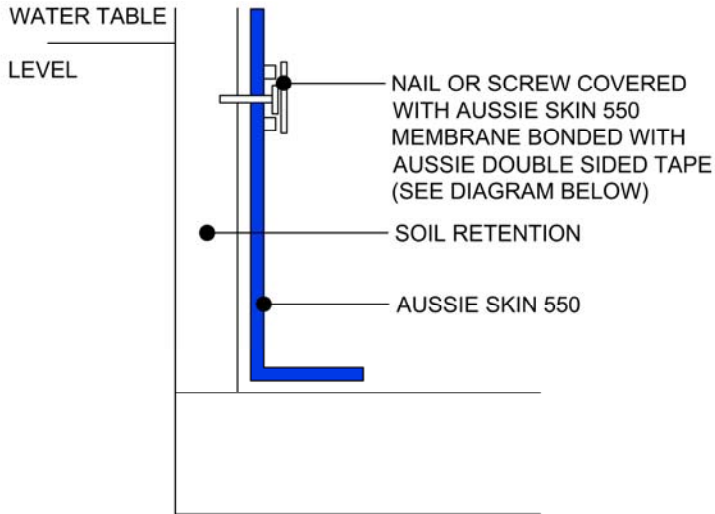

DETAIL #:
AVM-550-6010
 AVM System 550
Aussie Skin 550

Nail/Screw Detail

NON-WATERTABLE PATCH

WATERTABLE PATCH

NOTES:

1. Aussie Skin 550 is a Heavy, Duty, Easy to Install, Puncture Resistant Sheet Waterproofing Membrane with added technologies creating excellent adhesion between the membrane and wet Concrete or Shot-Crete.
2. All nails, screws etc used to hang the Aussie Skin above the water table must be non-rusting and sealed with approved Sealant.

Below Water Table Installations

1. All nails, screws etc used to hang the Aussie Skin below the water table must be non-rusting and sealed with a 3"x3" patch of Aussie Skin 550 bonded with Aussie tape.