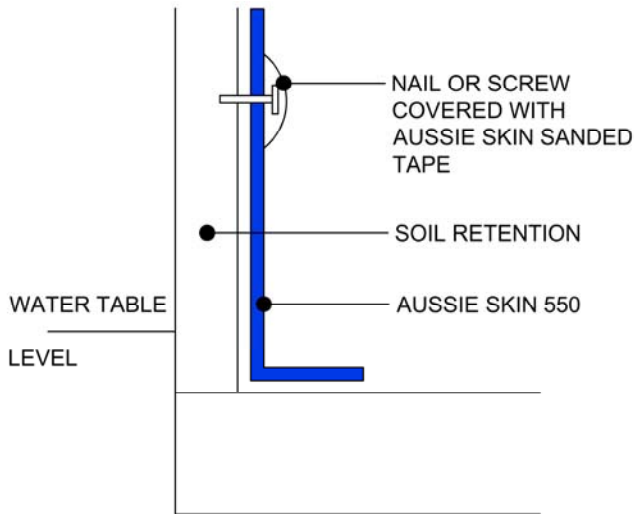

DETAIL #:
AVM-550-6010
 AVM System 550
Aussie Skin 550

Nail/Screw Detail

NON-WATERTABLE PATCH

WATERTABLE PATCH

NOTES:

1. Aussie Skin 550 is a Heavy, Duty, Easy to Install, Puncture Resistant Sheet Waterproofing Membrane with added technologies creating excellent adhesion between the membrane and wet Concrete or Shot-Crete.
2. All nails, screws etc used to hang the Aussie Skin above the water table must be non-rusting and sealed with approved Sealant.

Below Water Table Installations

1. All nails, screws etc used to hang the Aussie Skin below the water table must be non-rusting and sealed with a 3"x3" patch of Aussie Skin 550 bonded with Aussie tape.