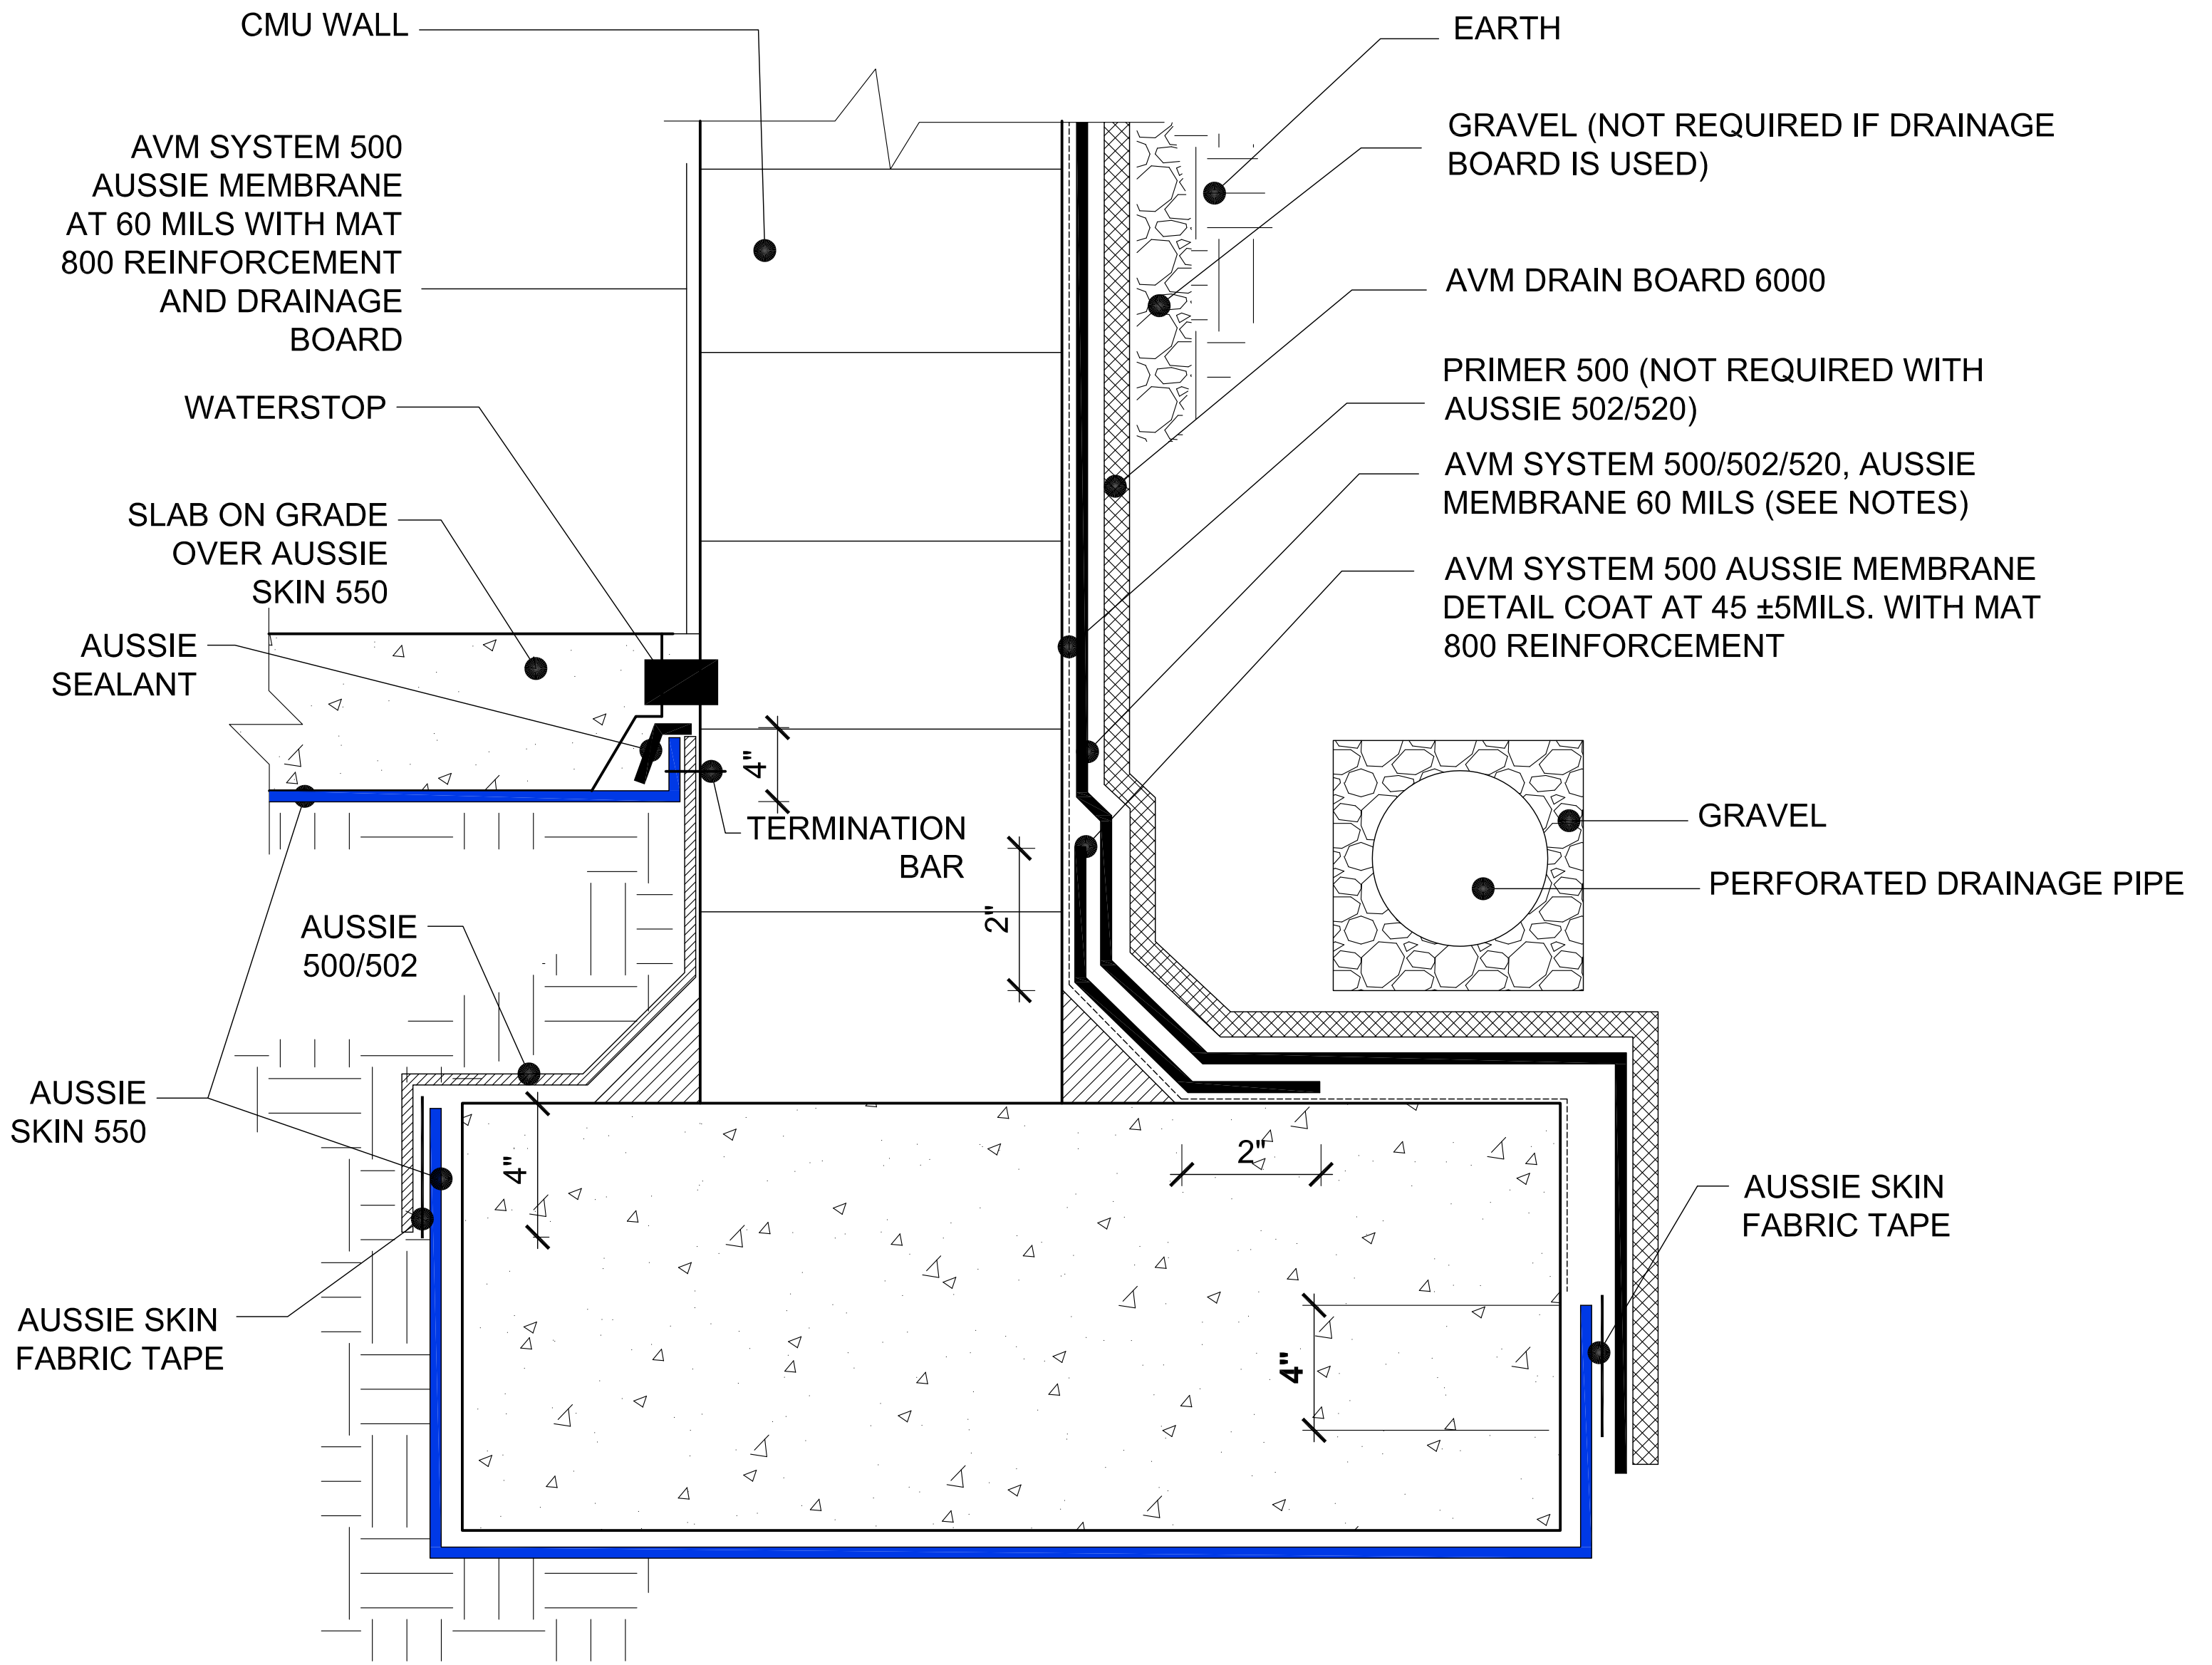

DETAIL #:
AVM-550-0010
 AVM System 550
Aussie Skin 550

Elevated Slab over Aussie Skin, CMU (Block) Walls

NOTES:

1. Aussie Skin 550 is a Heavy, Duty, Easy to Install, Puncture Resistant Sheet Waterproofing Membrane with added technologies creating excellent adhesion between the membrane and wet Concrete or Shot-Crete.
2. For proper membrane thickness and appropriate protection and drainage, refer to AVM System 500/502/520 Min Thickness Table.
3. Contact AVM if no drain board or protection board is specified.

Below Water Table Installations

Below the water table, drain board may be substituted with approved protection layer.

AVM Industries, Inc.
 8245 Remmet Ave, Canoga Park, CA 91304

Quality Waterproofing Products