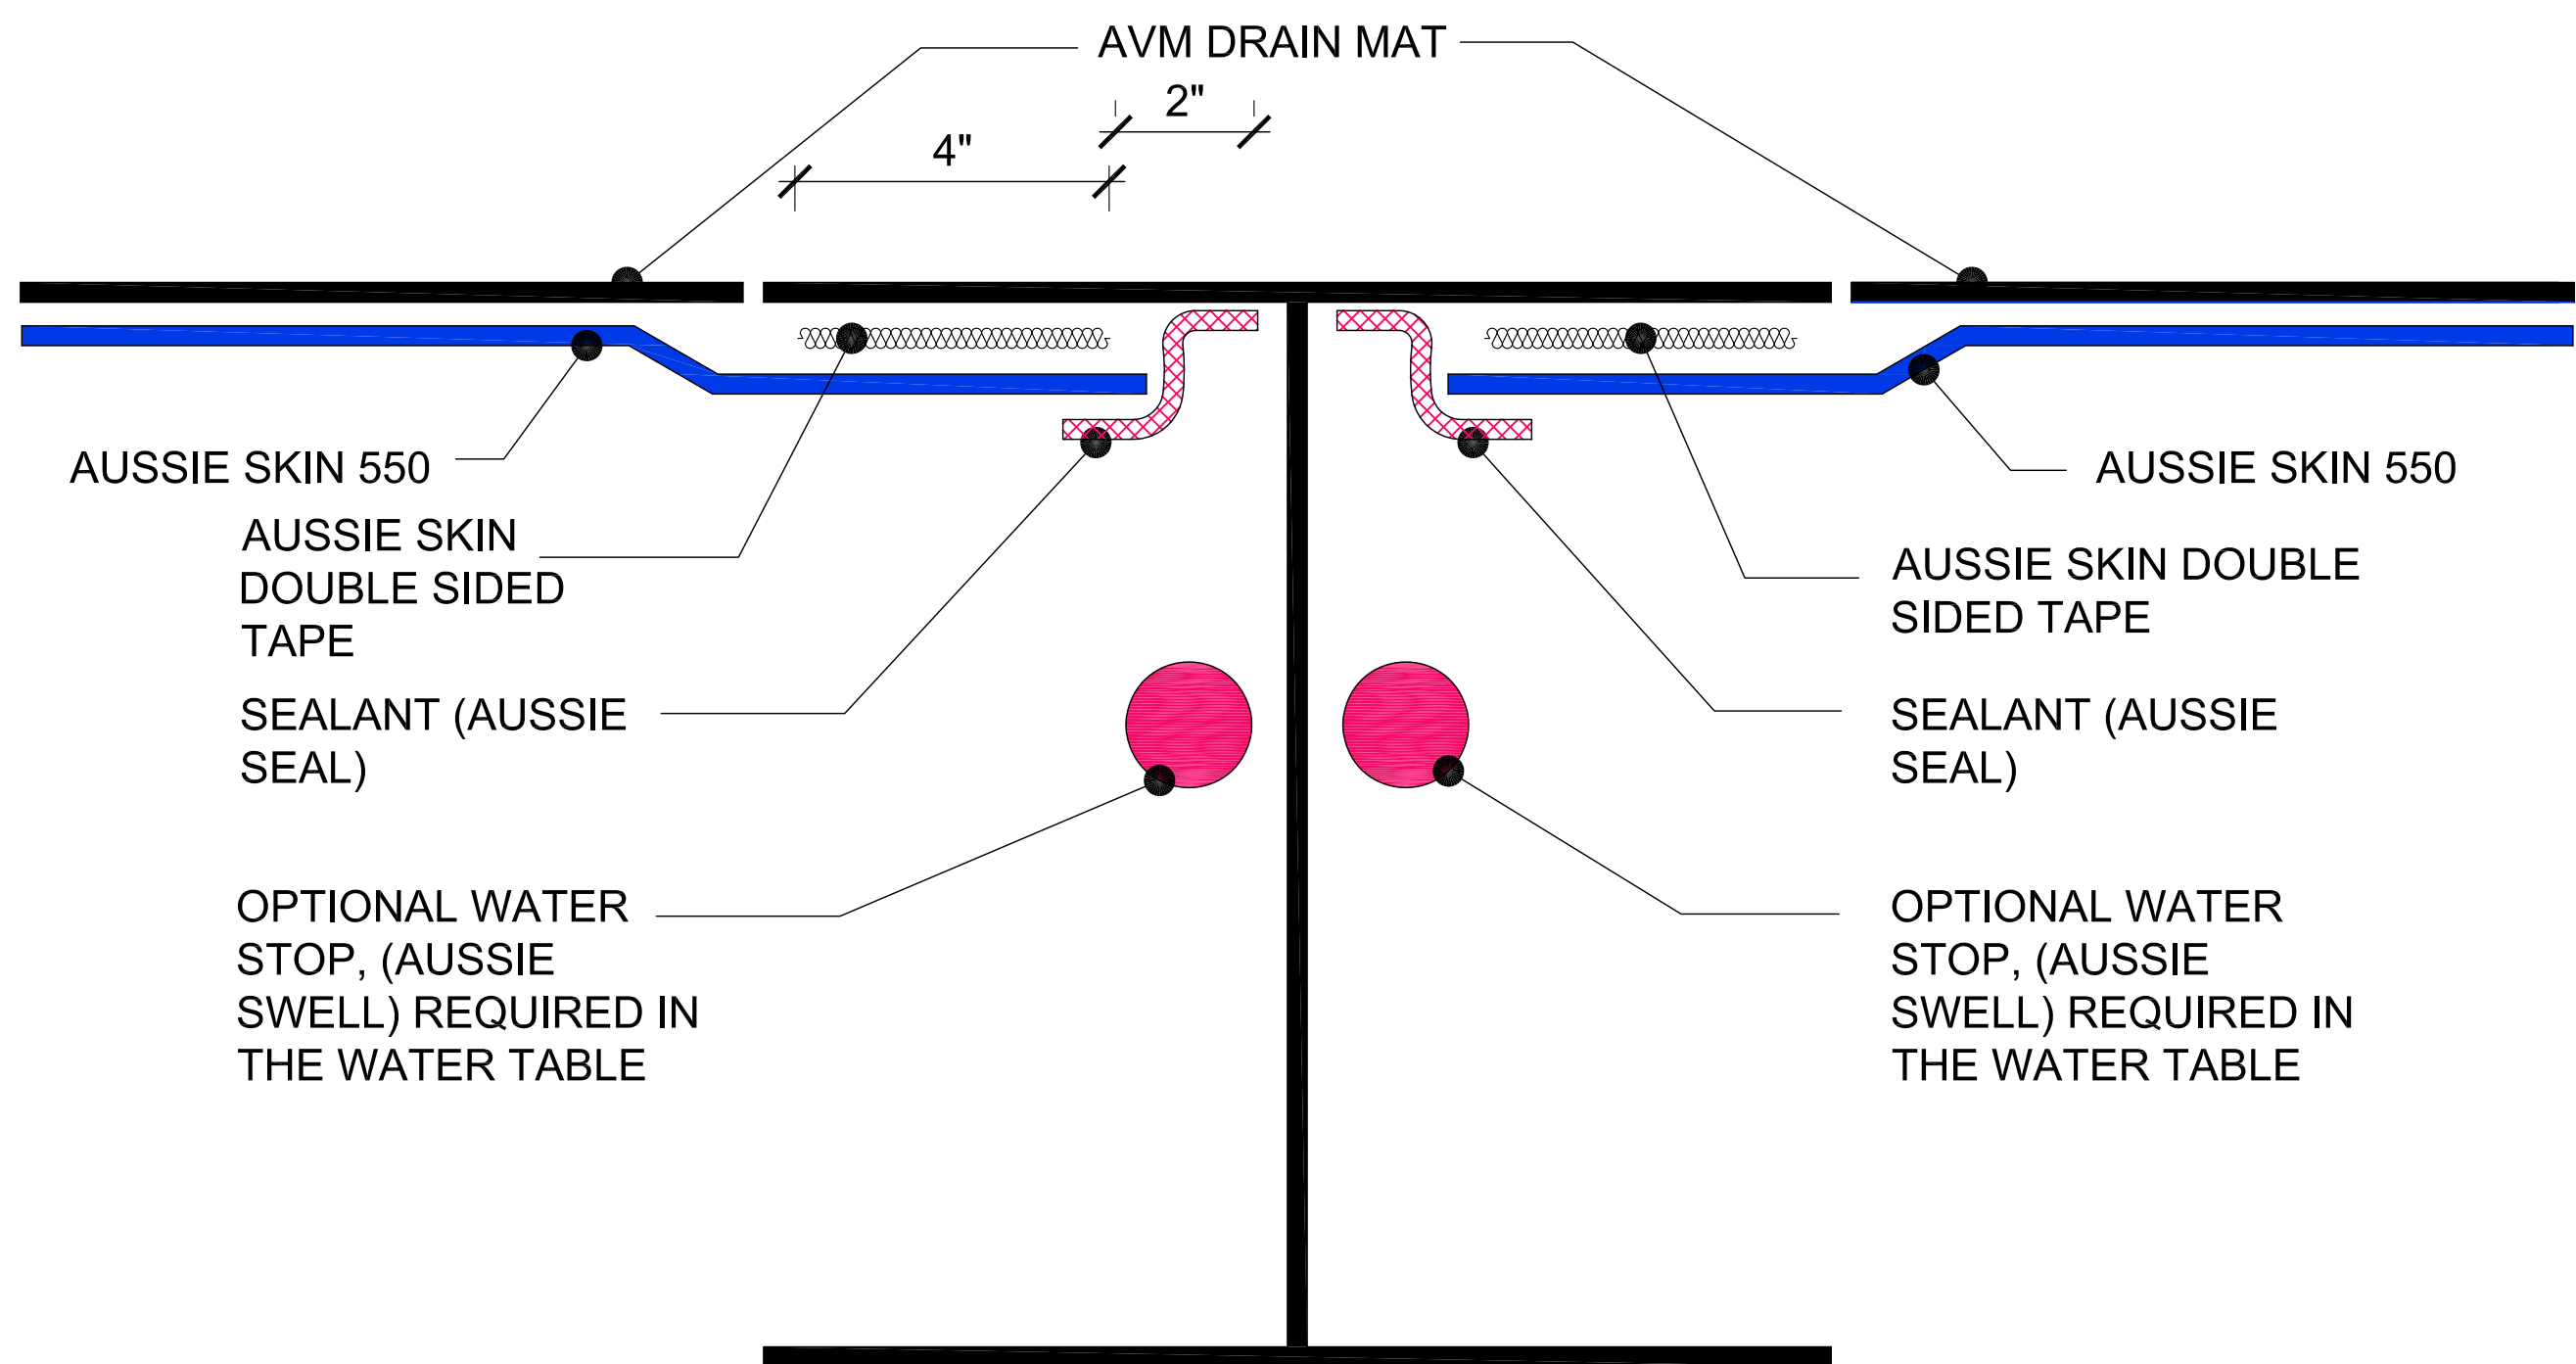

DETAIL #:
AVM-550-1540
 AVM System 550
Aussie Skin 550

**Back Lagged Detail
 Single Layer System**

NOTES:

1. Aussie Skin 550 is a Heavy, Duty, Easy to Install, Puncture Resistant Sheet Waterproofing Membrane with added technologies creating excellent adhesion between the membrane and wet Concrete or Shot-Crete.
2. All nails, screws etc used to hang the Aussie Skin above the water table must be non/rusting and sealed with Aussie Sealant.

Below Water Table Installations

Below the water table, drain board may be substituted with approved protection layer

AVM Industries, Inc.
 8245 Remmet Ave, Canoga Park, CA 91304

Quality Waterproofing Products