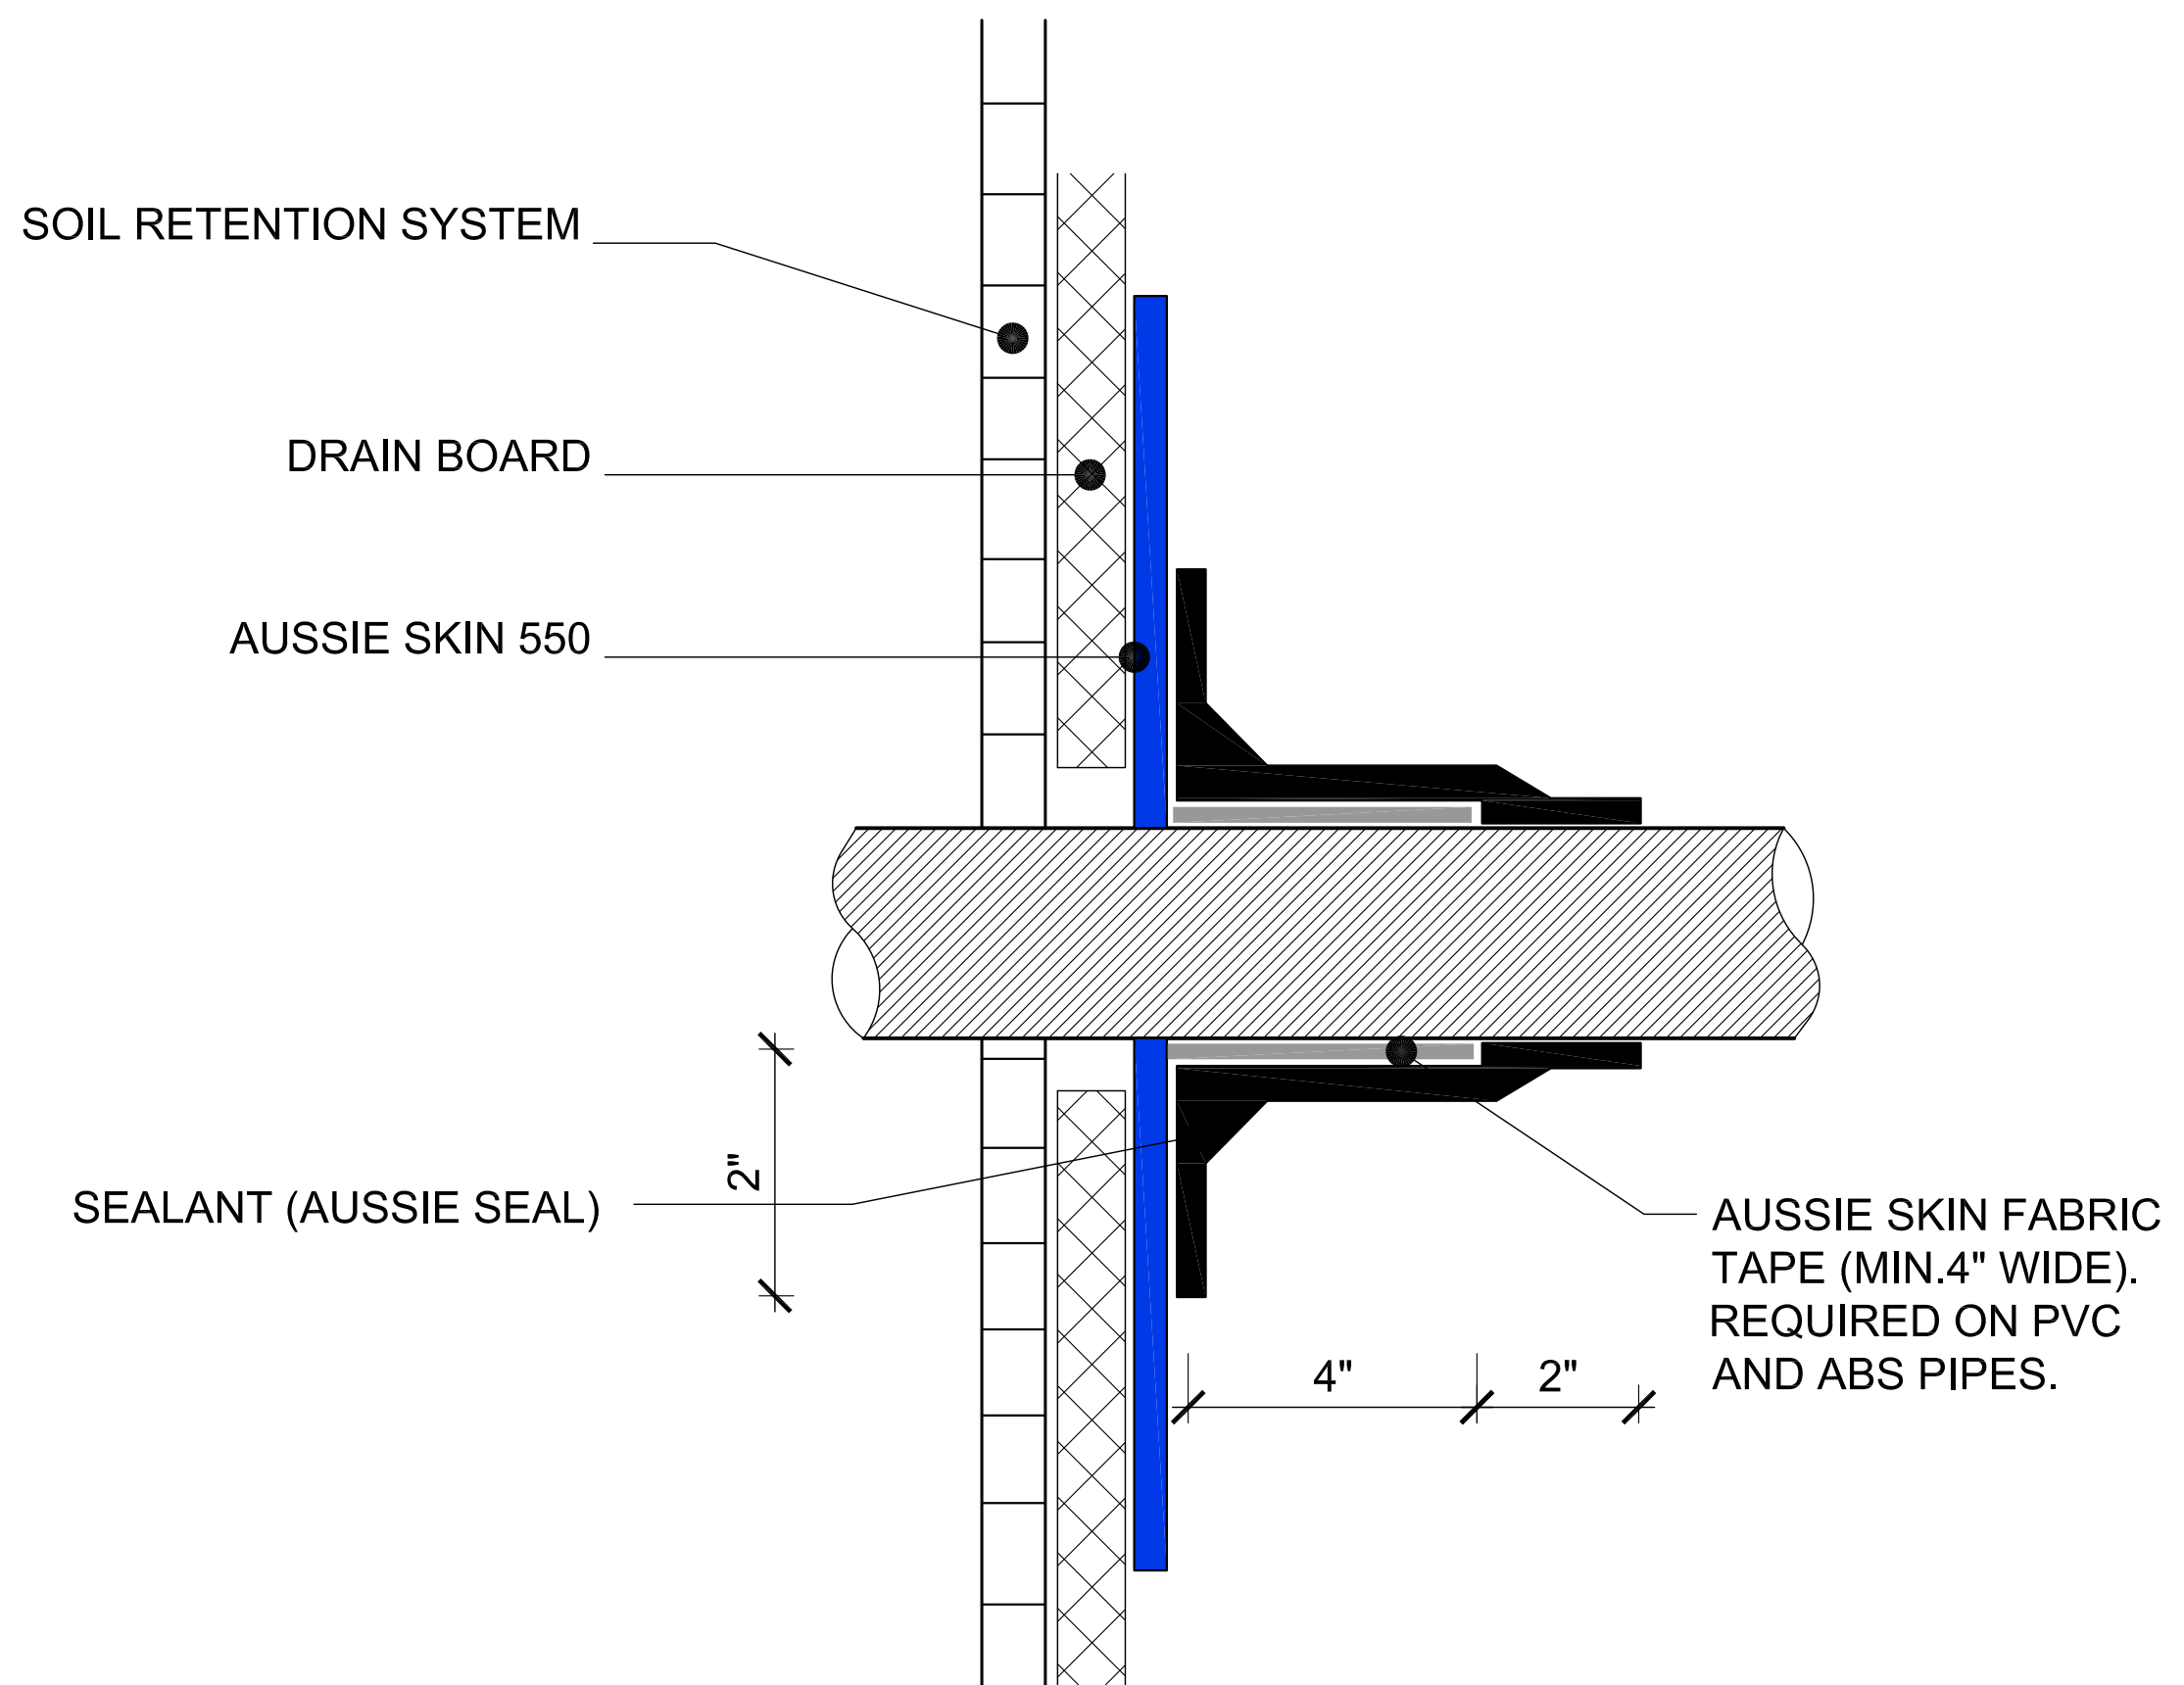

DETAIL #:
AVM-550-4000
 AVM System 550
Aussie Skin 550

Through Wall Penetration,
 Sealant on Sanded Side.

NOTES:

1. Aussie Skin 550 is a Heavy, Duty, Easy to Install, Puncture Resistant Sheet Waterproofing Membrane with added technologies creating excellent adhesion between the membrane and wet Concrete or Shot-Crete.
2. Aussie Skin Fabric Tape must be used as specified (ie, min 4" wide)

Below Water Table Installations

Below the water table, drain board may be substituted with approved protection layer

AVM Industries, Inc.
 8245 Remmet Ave, Canoga Park, CA 91304

Quality Waterproofing Products