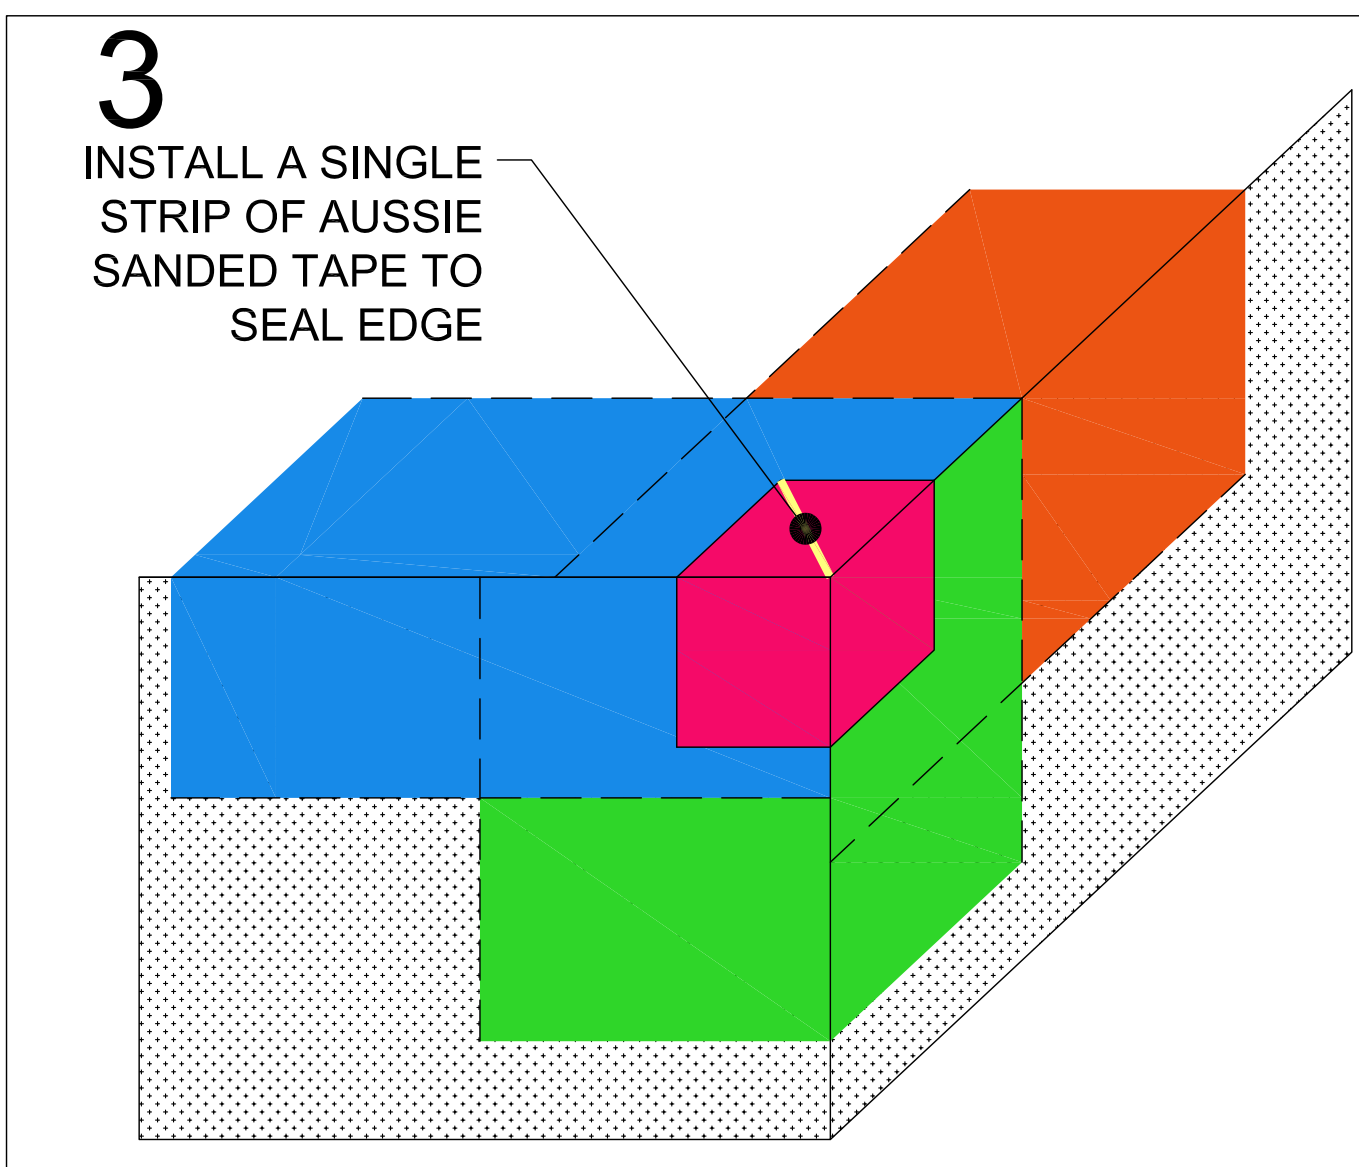

DETAIL #:
AVM-550-6200
AVM System 550
Aussie Skin 550

Inside Corner Detail

NOTES:

1. Aussie Skin 550 is a Heavy, Duty, Easy to Install, Puncture Resistant Sheet Waterproofing Membrane with added technologies creating excellent adhesion between the membrane and wet Concrete or Shot-Crete.
2. All surfaces must be clean and sound before installing the lap joints. (Remove excess sand before applying double sided tape).