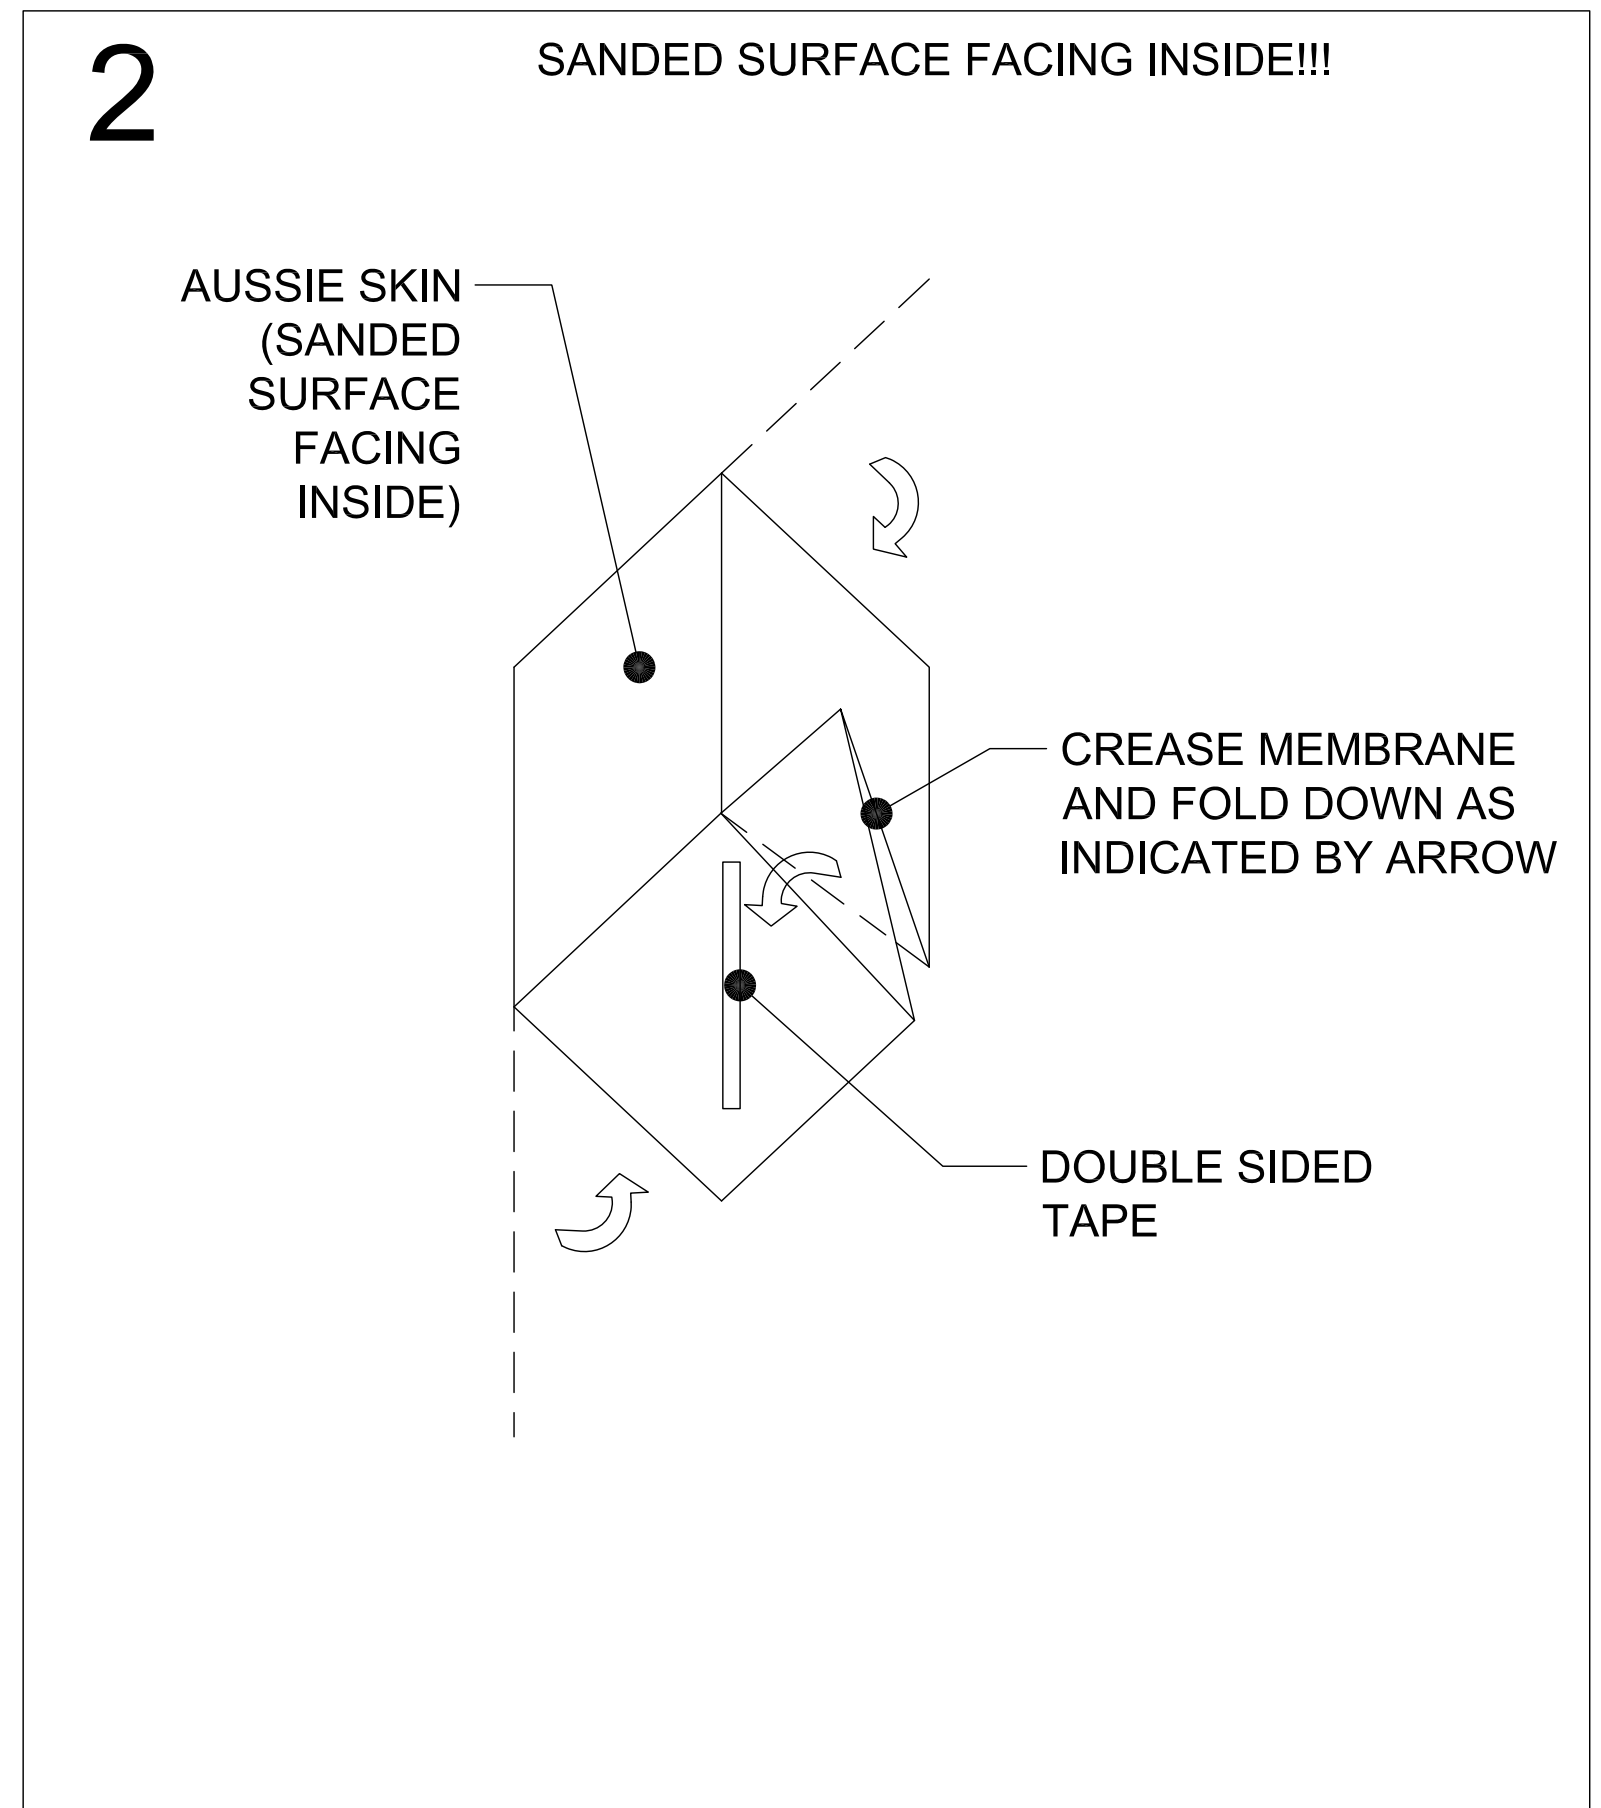

DETAIL #:
AVM-550-6200
AVM System 550
Aussie Skin 550

Inside Corner Detail

NOTES:

1. Aussie Skin 550 is a Heavy, Duty, Easy to Install, Puncture Resistant Sheet Waterproofing Membrane with added technologies creating excellent adhesion between the membrane and wet Concrete or Shot-Crete.
2. All surfaces must be clean and sound before installing the lap joints. (Remove excess sand before applying double sided tape).