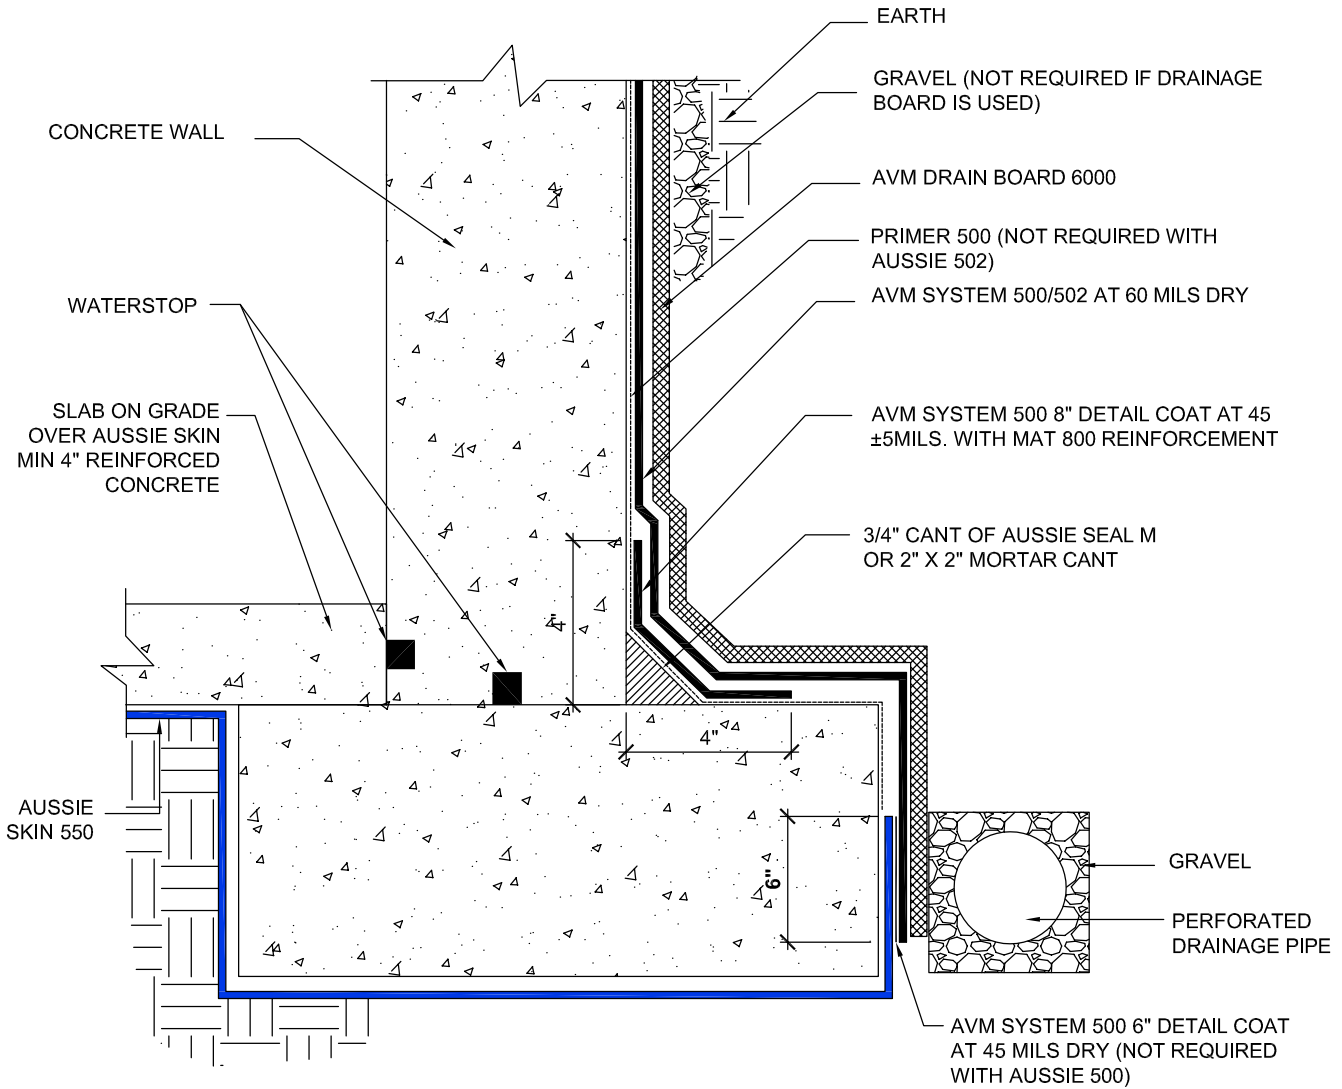

DETAIL #:
AVM-550-0002A
 AVM System 550
Aussie Skin 550

**Slab on Grade over Aussie Skin,
 Concrete Walls (500/502)**

NOTES:

1. Aussie Skin 550 is a Heavy, Duty, Easy to Install, Puncture Resistant Sheet Waterproofing Membrane with added technologies creating excellent adhesion between the membrane and wet Concrete or Shot-Crete.
2. For proper membrane thickness and appropriate protection and drainage, refer to AVM System 500/502 Min Thickness Table.
3. Contact AVM if no drain board or protection board is specified.

Below Water Table Installations

Below the water table, drain board may be substituted with approved protection layer.

AVM Industries, Inc.
 8245 Remmet Ave, Canoga Park, CA 91304

Quality Waterproofing Products