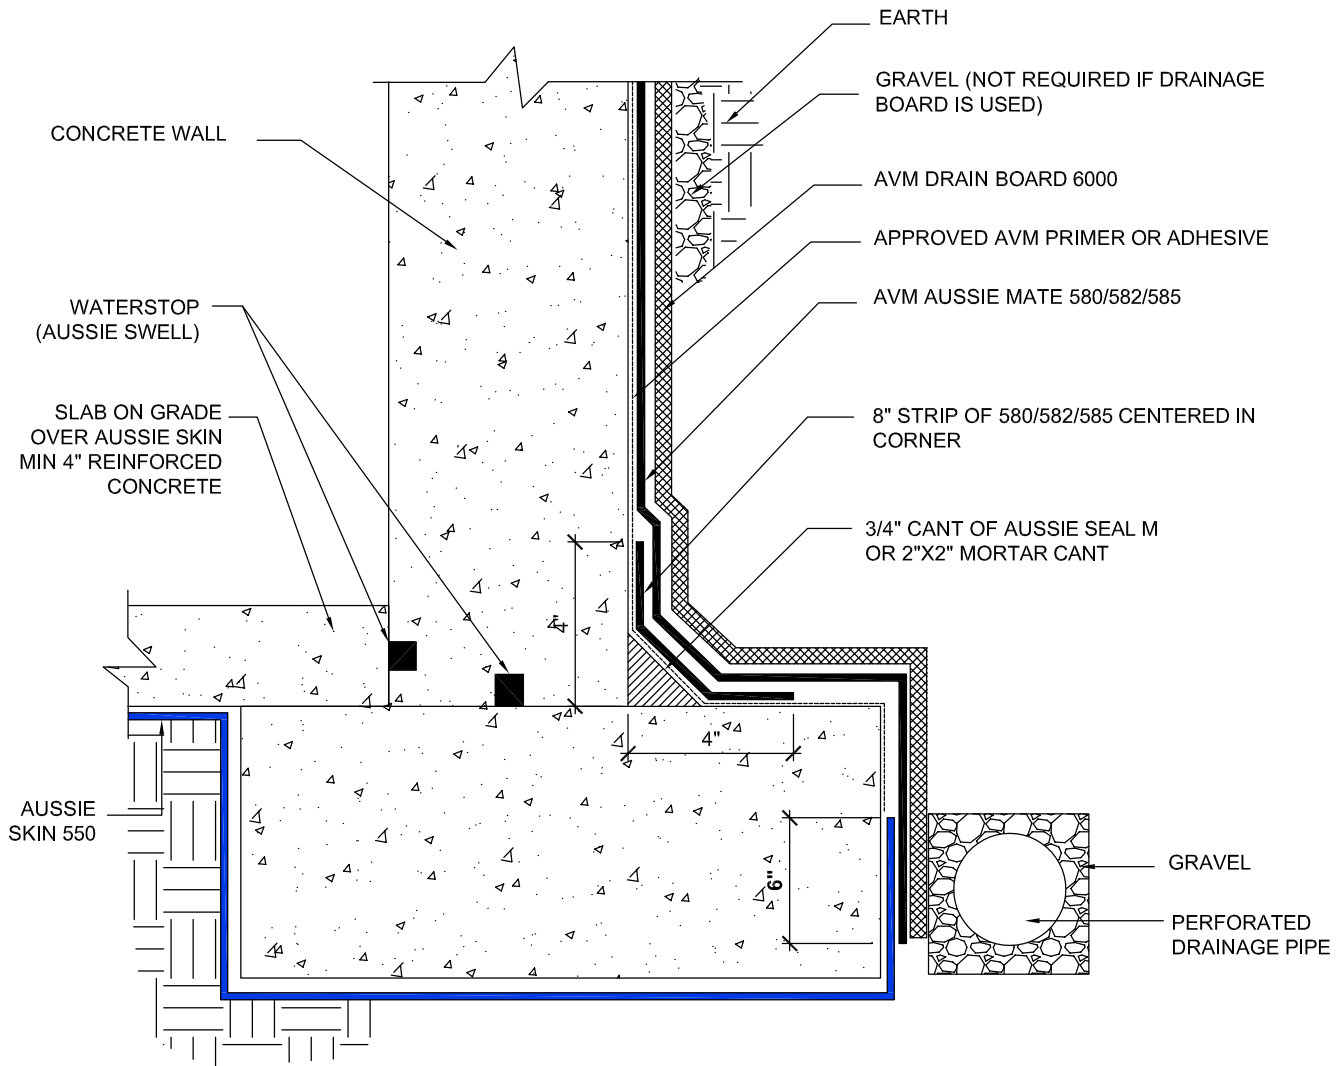

DETAIL #:
AVM-550-0002B
 AVM System 550
Aussie Skin 550

**Slab on Grade over Aussie Skin,
 Concrete Walls (Aussie Mate)**

NOTES:

1. Aussie Skin 550 is a Heavy, Duty, Easy to Install, Puncture Resistant Sheet Waterproofing Membrane with added technologies creating excellent adhesion between the membrane and wet Concrete or Shot-Crete.
2. Refer to Aussie Mate Product Manual for detailed installation instructions and substrate requirements.
3. Contact AVM if no drain board or protection board is specified.

Below Water Table Installations

Below the water table, drain board may be substituted with approved protection layer.

AVM Industries, Inc.
 8245 Remmet Ave, Canoga Park, CA 91304

Quality Waterproofing Products