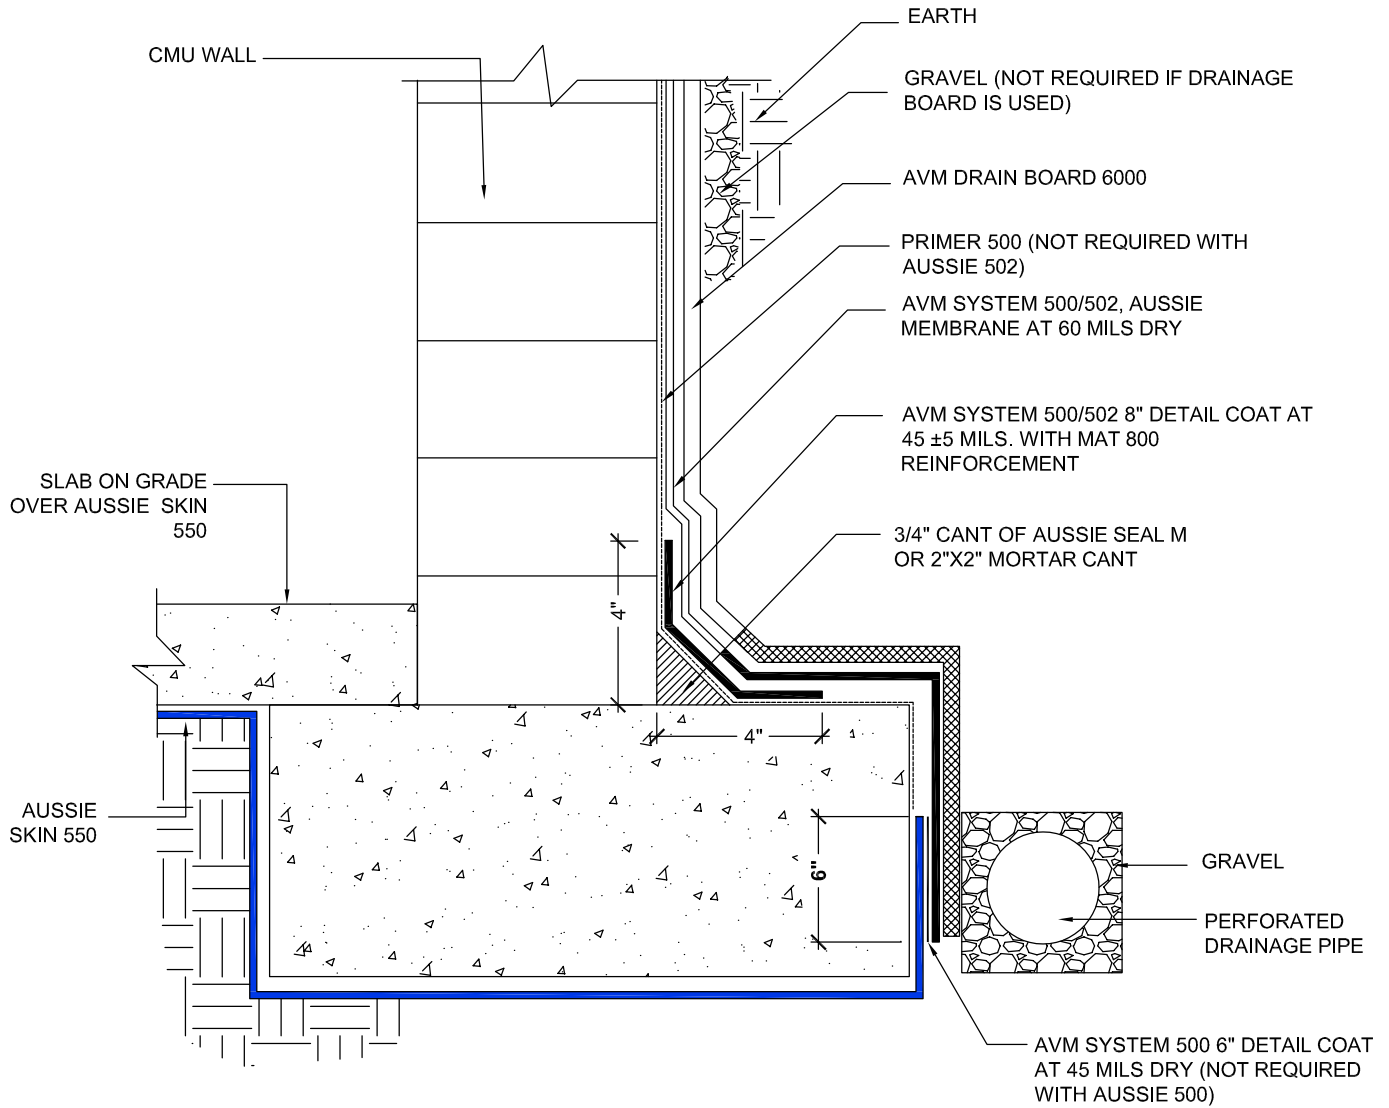

DETAIL #:
AVM-550-0004A
 AVM System 550
Aussie Skin 550

**Slab on Grade over Aussie Skin, CMU
 (Block) Walls (500/502)**

NOTES:

1. Aussie Skin 550 is a Heavy, Duty, Easy to Install, Puncture Resistant Sheet Waterproofing Membrane with added technologies creating excellent adhesion between the membrane and wet Concrete or Shot-Crete.
2. For proper membrane thickness and appropriate protection and drainage, refer to AVM System 500/502 Min Thickness Table.
3. Contact AVM if no drain board or protection board is specified.

Below Water Table Installations

Below the water table, drain board may be substituted with approved protection layer.

AVM Industries, Inc.
 8245 Remmet Ave, Canoga Park, CA 91304

Quality Waterproofing Products