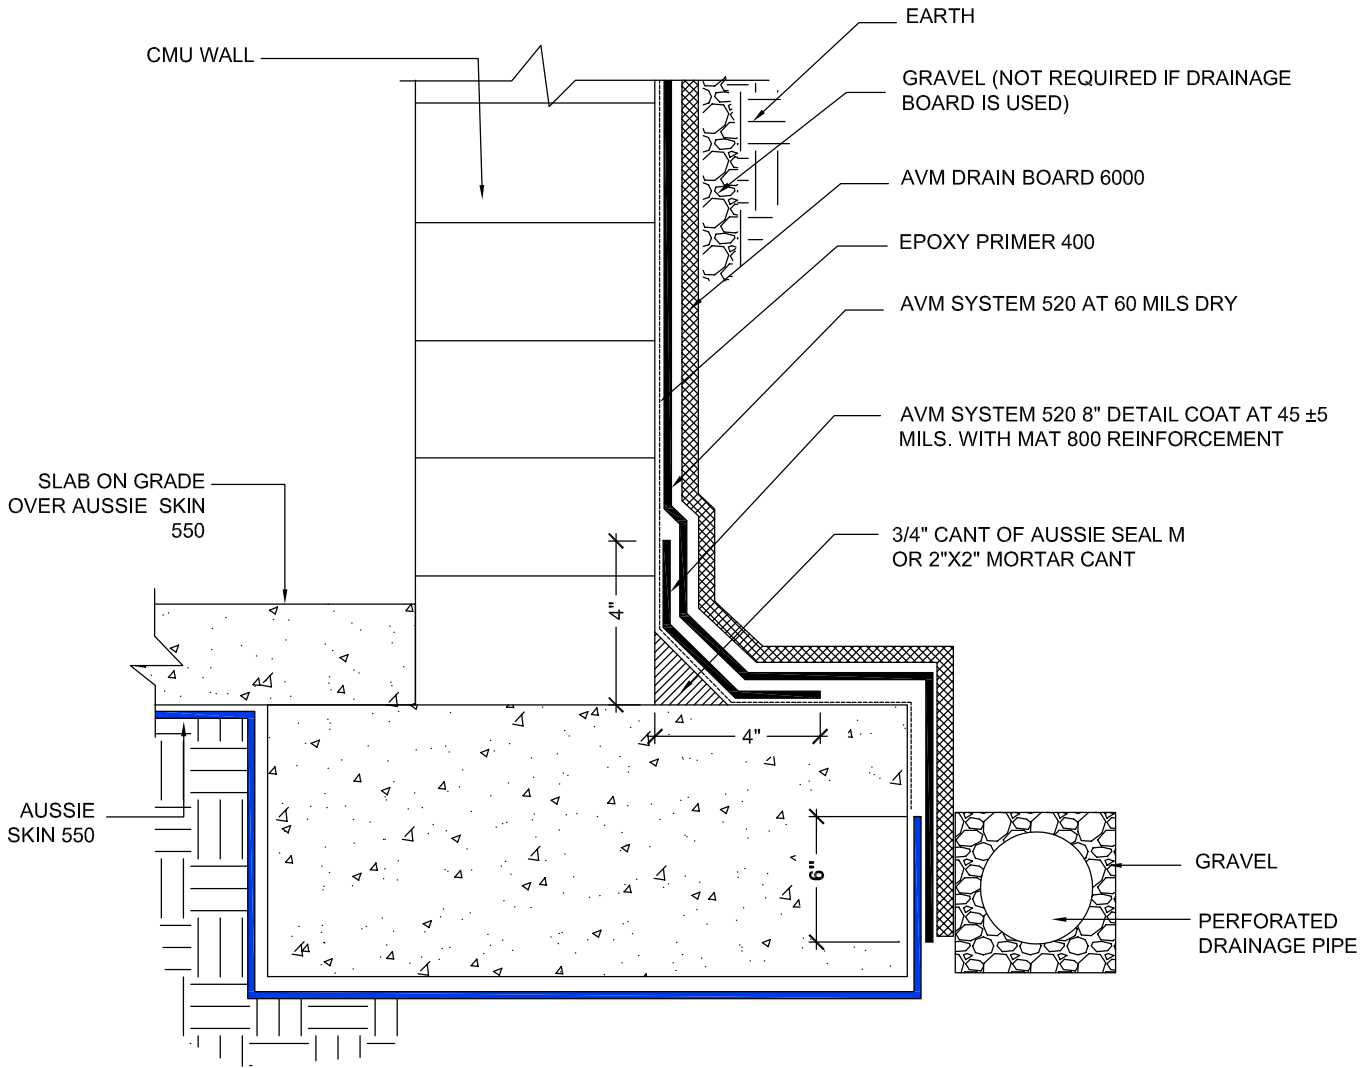

DETAIL #:
AVM-550-0004B
 AVM System 550
Aussie Skin 550

Slab on Grade over Aussie Skin, CMU (Block) Walls (520)

- NOTES:
1. Aussie Skin 550 is a Heavy, Duty, Easy to Install, Puncture Resistant Sheet Waterproofing Membrane with added technologies creating excellent adhesion between the membrane and wet Concrete or Shot-Crete.
 2. For proper membrane thickness and appropriate protection and drainage, refer to AVM System 520 Min Thickness Table.
 3. Contact AVM if no drain board or protection board is specified.

Below Water Table Installations

Below the water table, drain board may be substituted with approved protection layer.

AVM Industries, Inc.
 8245 Remmet Ave, Canoga Park, CA 91304

Quality Waterproofing Products