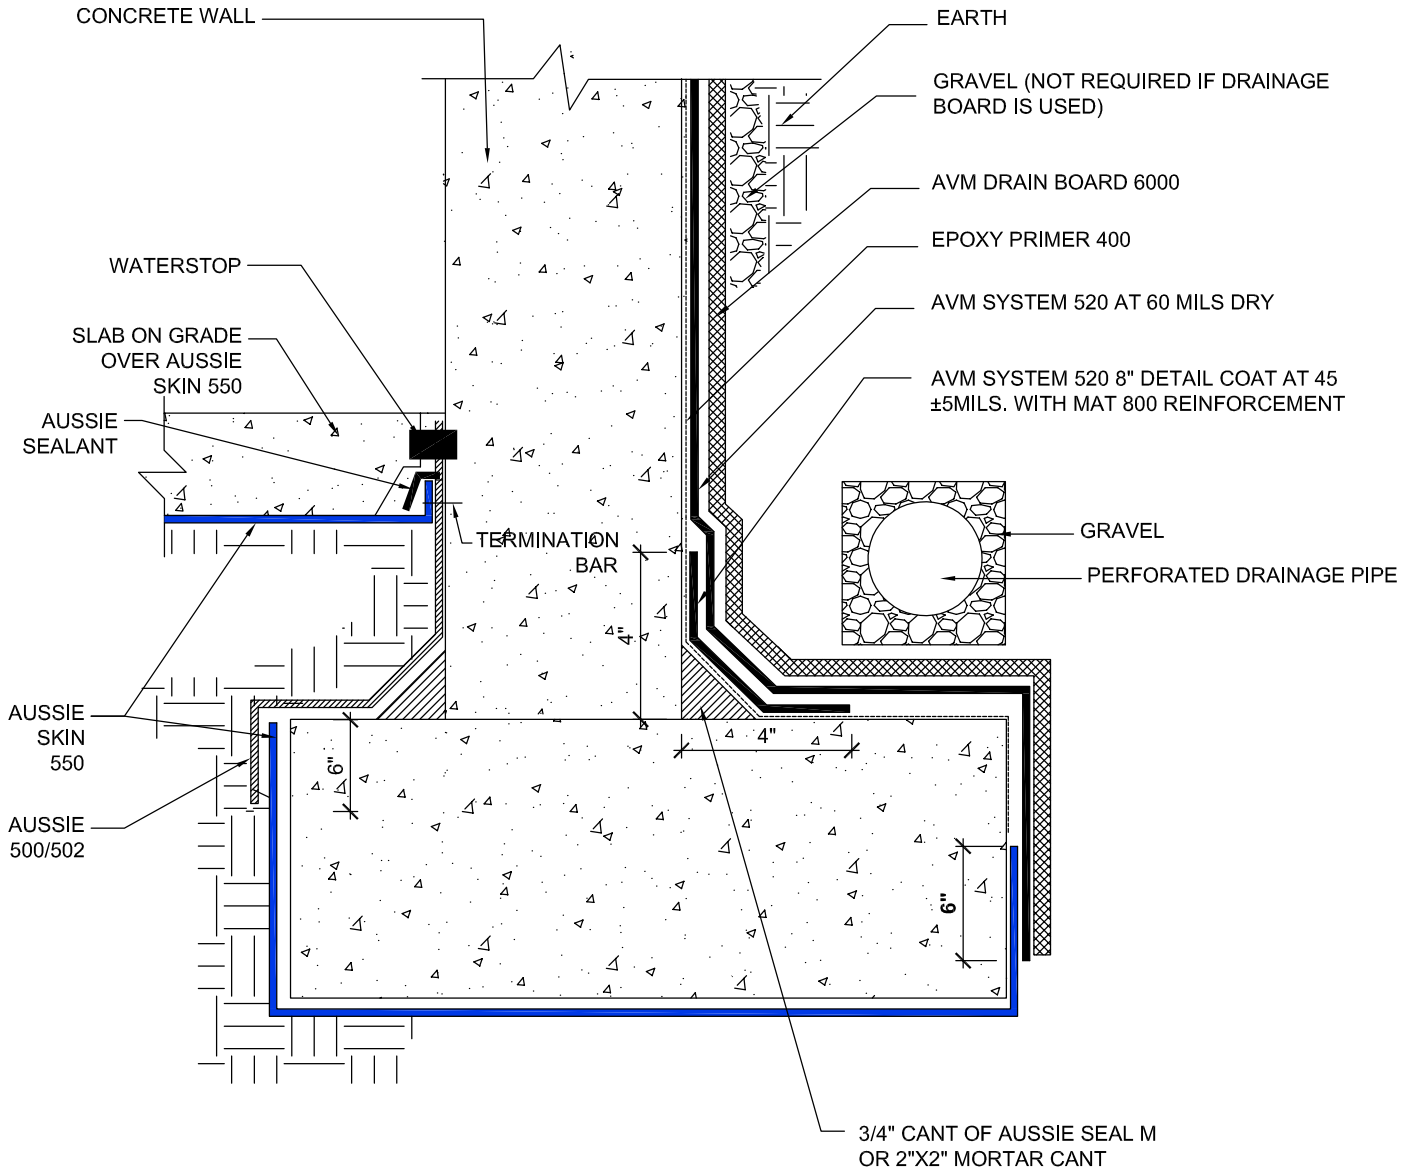

DETAIL #:

AVM-550-0008B

AVM System 550

Aussie Skin 550

Elevated Slab over Aussie Skin, Concrete Walls (520)

NOTES:

1. Aussie Skin 550 is a Heavy, Duty, Easy to Install, Puncture Resistant Sheet Waterproofing Membrane with added technologies creating excellent adhesion between the membrane and wet Concrete or Shot-Crete.
2. For proper membrane thickness and appropriate protection and drainage, refer to AVM System 520 Min Thickness Table.
3. Contact AVM if no drain board or protection board is specified.

Below Water Table Installations

Below the water table, drain board may be substituted with approved protection layer.

AVM Industries, Inc.
8245 Remmet Ave, Canoga Park, CA 91304

Quality Waterproofing Products