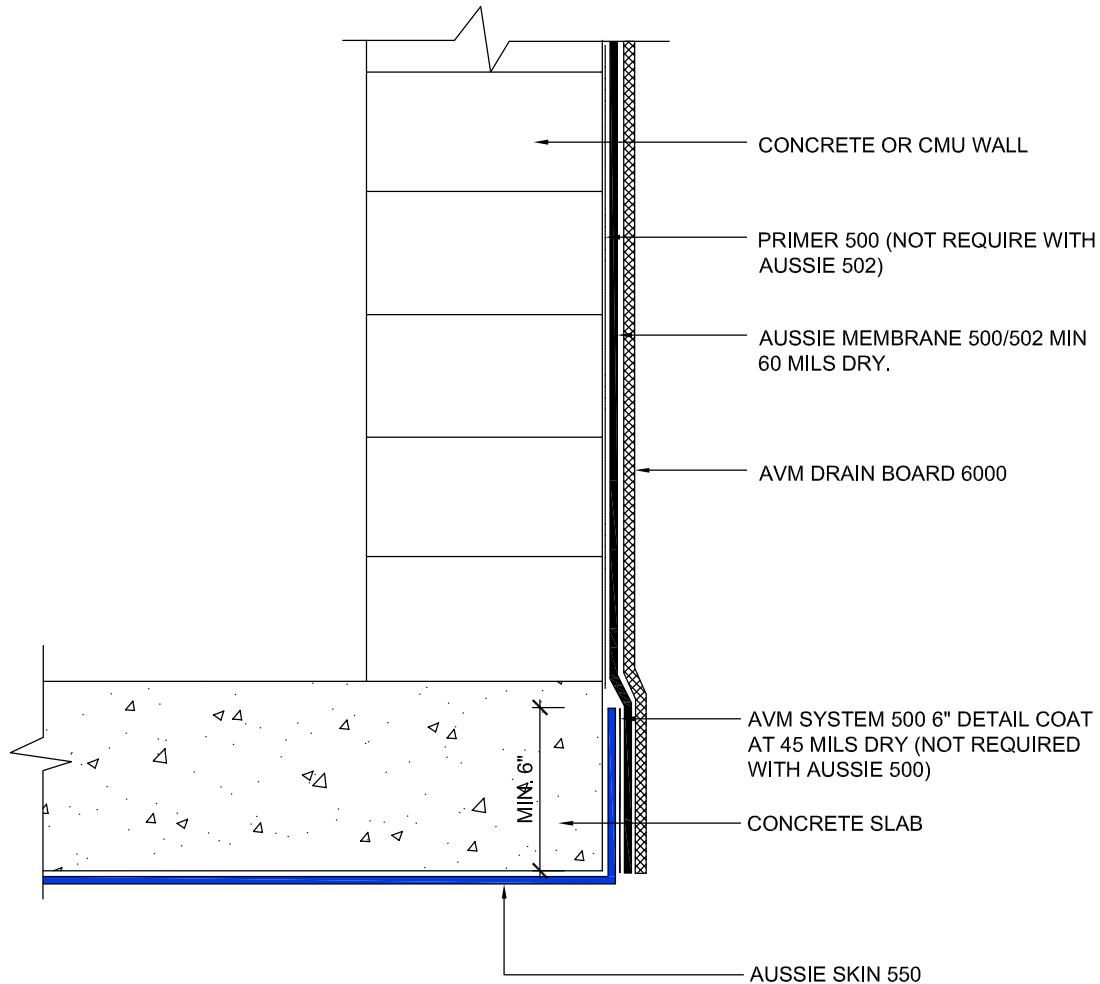

DETAIL #:

AVM-550-0012

AVM System 550

Aussie Skin 550

Aussie Membrane 500/502 Installation over Aussie Skin.

NOTES:

1. Aussie Skin 550 is a Heavy, Duty, Easy to Install, Puncture Resistant Sheet Waterproofing Membrane with added technologies creating excellent adhesion between the membrane and wet Concrete or Shot-Crete.
2. For proper membrane thickness and appropriate protection and drainage, refer to AVM System 500/502 Min Thickness Table.
3. Contact AVM if no drain board or protection board is specified.
4. Below the water table, drain board may be substituted with approved protection layer.