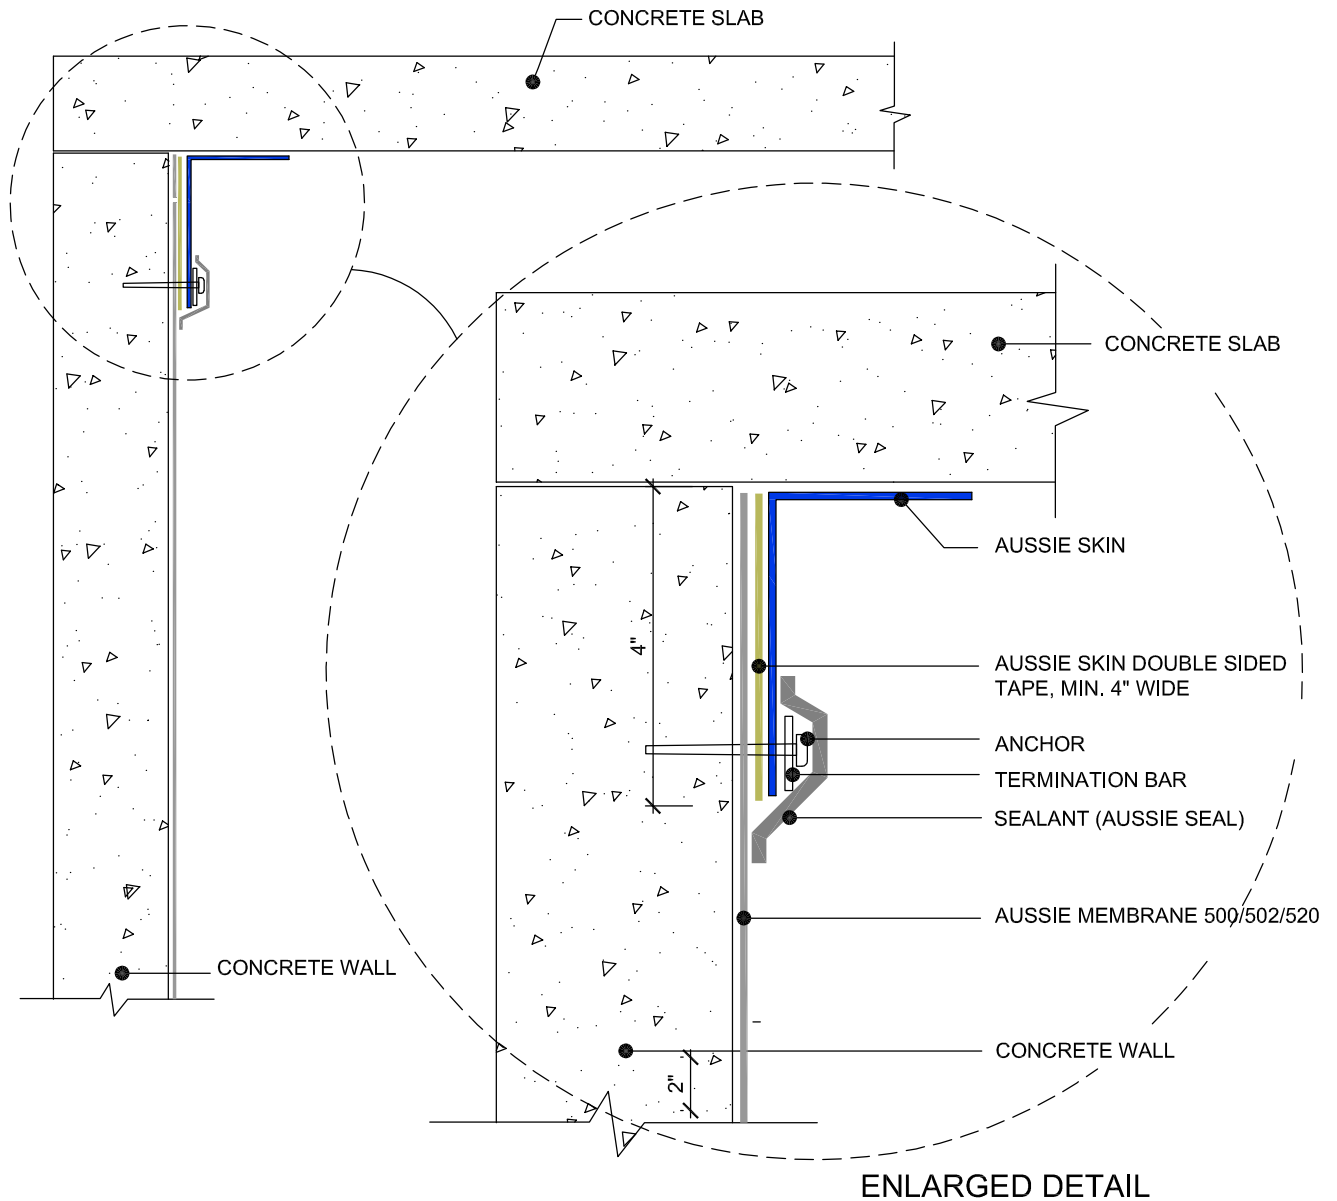

DETAIL #:

AVM-550-0014

AVM System 550

Aussie Skin 550

Aussie Skin Installation over Aussie Membrane 500/502/520.

NOTES:

1. Aussie Skin 550 is a Heavy, Duty, Easy to Install, Puncture Resistant Sheet Waterproofing Membrane with added technologies creating excellent adhesion between the membrane and wet Concrete or Shot-Crete.
2. For proper membrane thickness and appropriate protection and drainage, refer to AVM System 500/502/520 Min Thickness Table.
3. Contact AVM if no drain board or protection board is specified.
4. Below the water table, drain board may be substituted with approved protection layer.