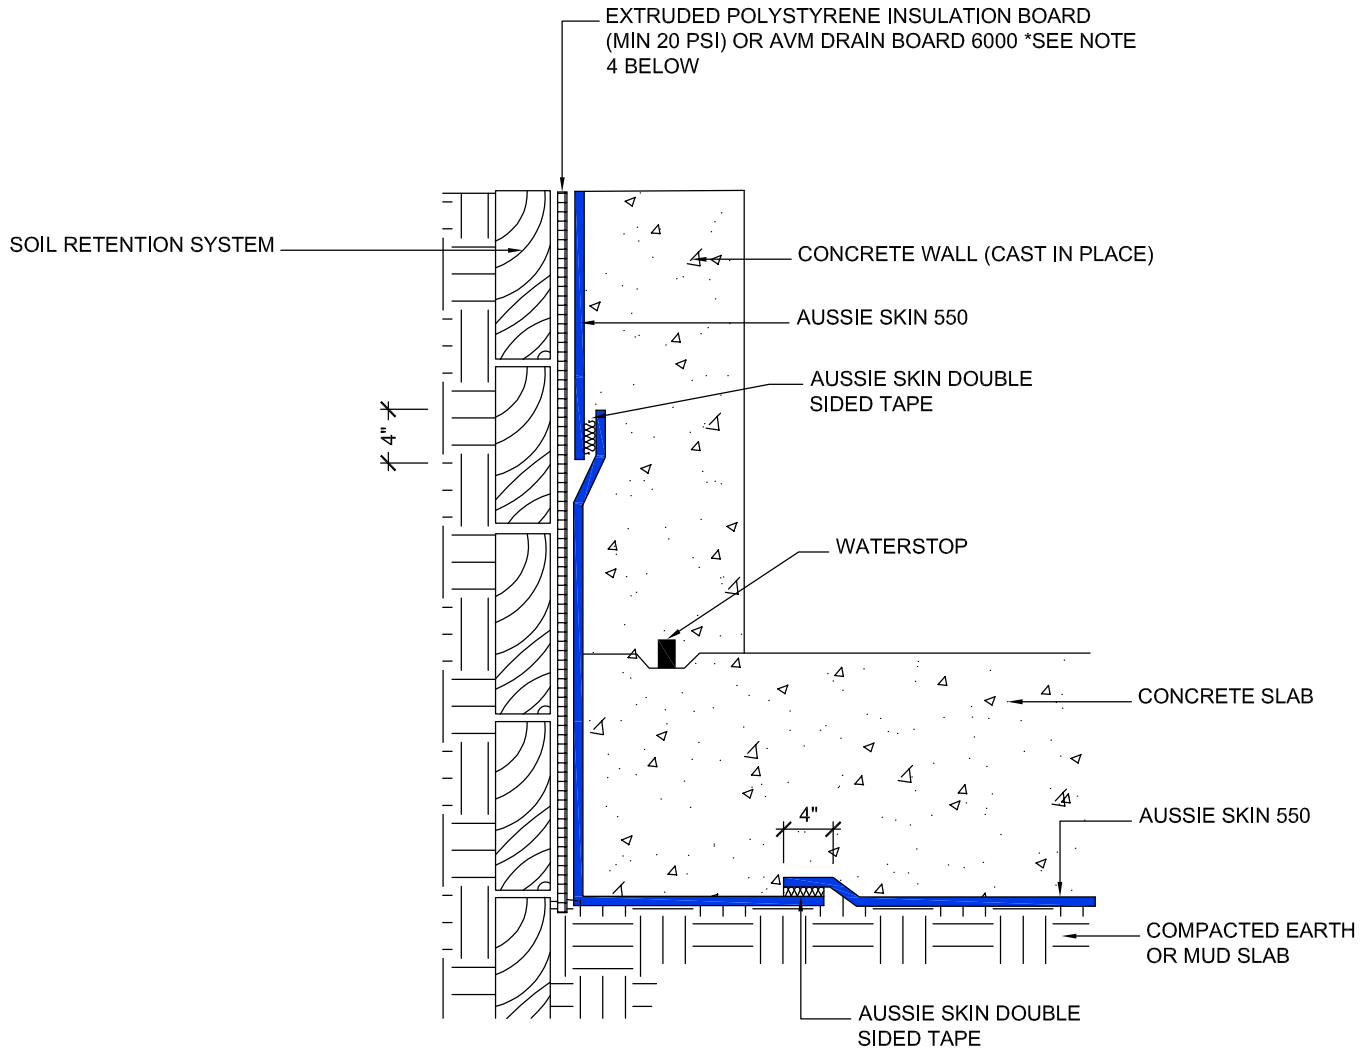

DETAIL #:

AVM-550-1510

AVM System 550

Aussie Skin 550

Blind Side Waterproofing over Lagging, Single System (Hydrostatic)

NOTES:

1. Aussie Skin 550 is a Heavy, Duty, Easy to Install, Puncture Resistant Sheet Waterproofing Membrane with added technologies creating excellent adhesion between the membrane and wet Concrete or Shot-Crete.
2. Contact AVM if no drain board or protection board is specified.
3. All nails, screws etc used to hang the Aussie Skin above the water table must be non-rusting and sealed with AVM approved Sealant.
4. Drain board must be connected to a permanent dewatering system if used in hydrostatic conditions.
5. Not approved for shot-crete below the water table.