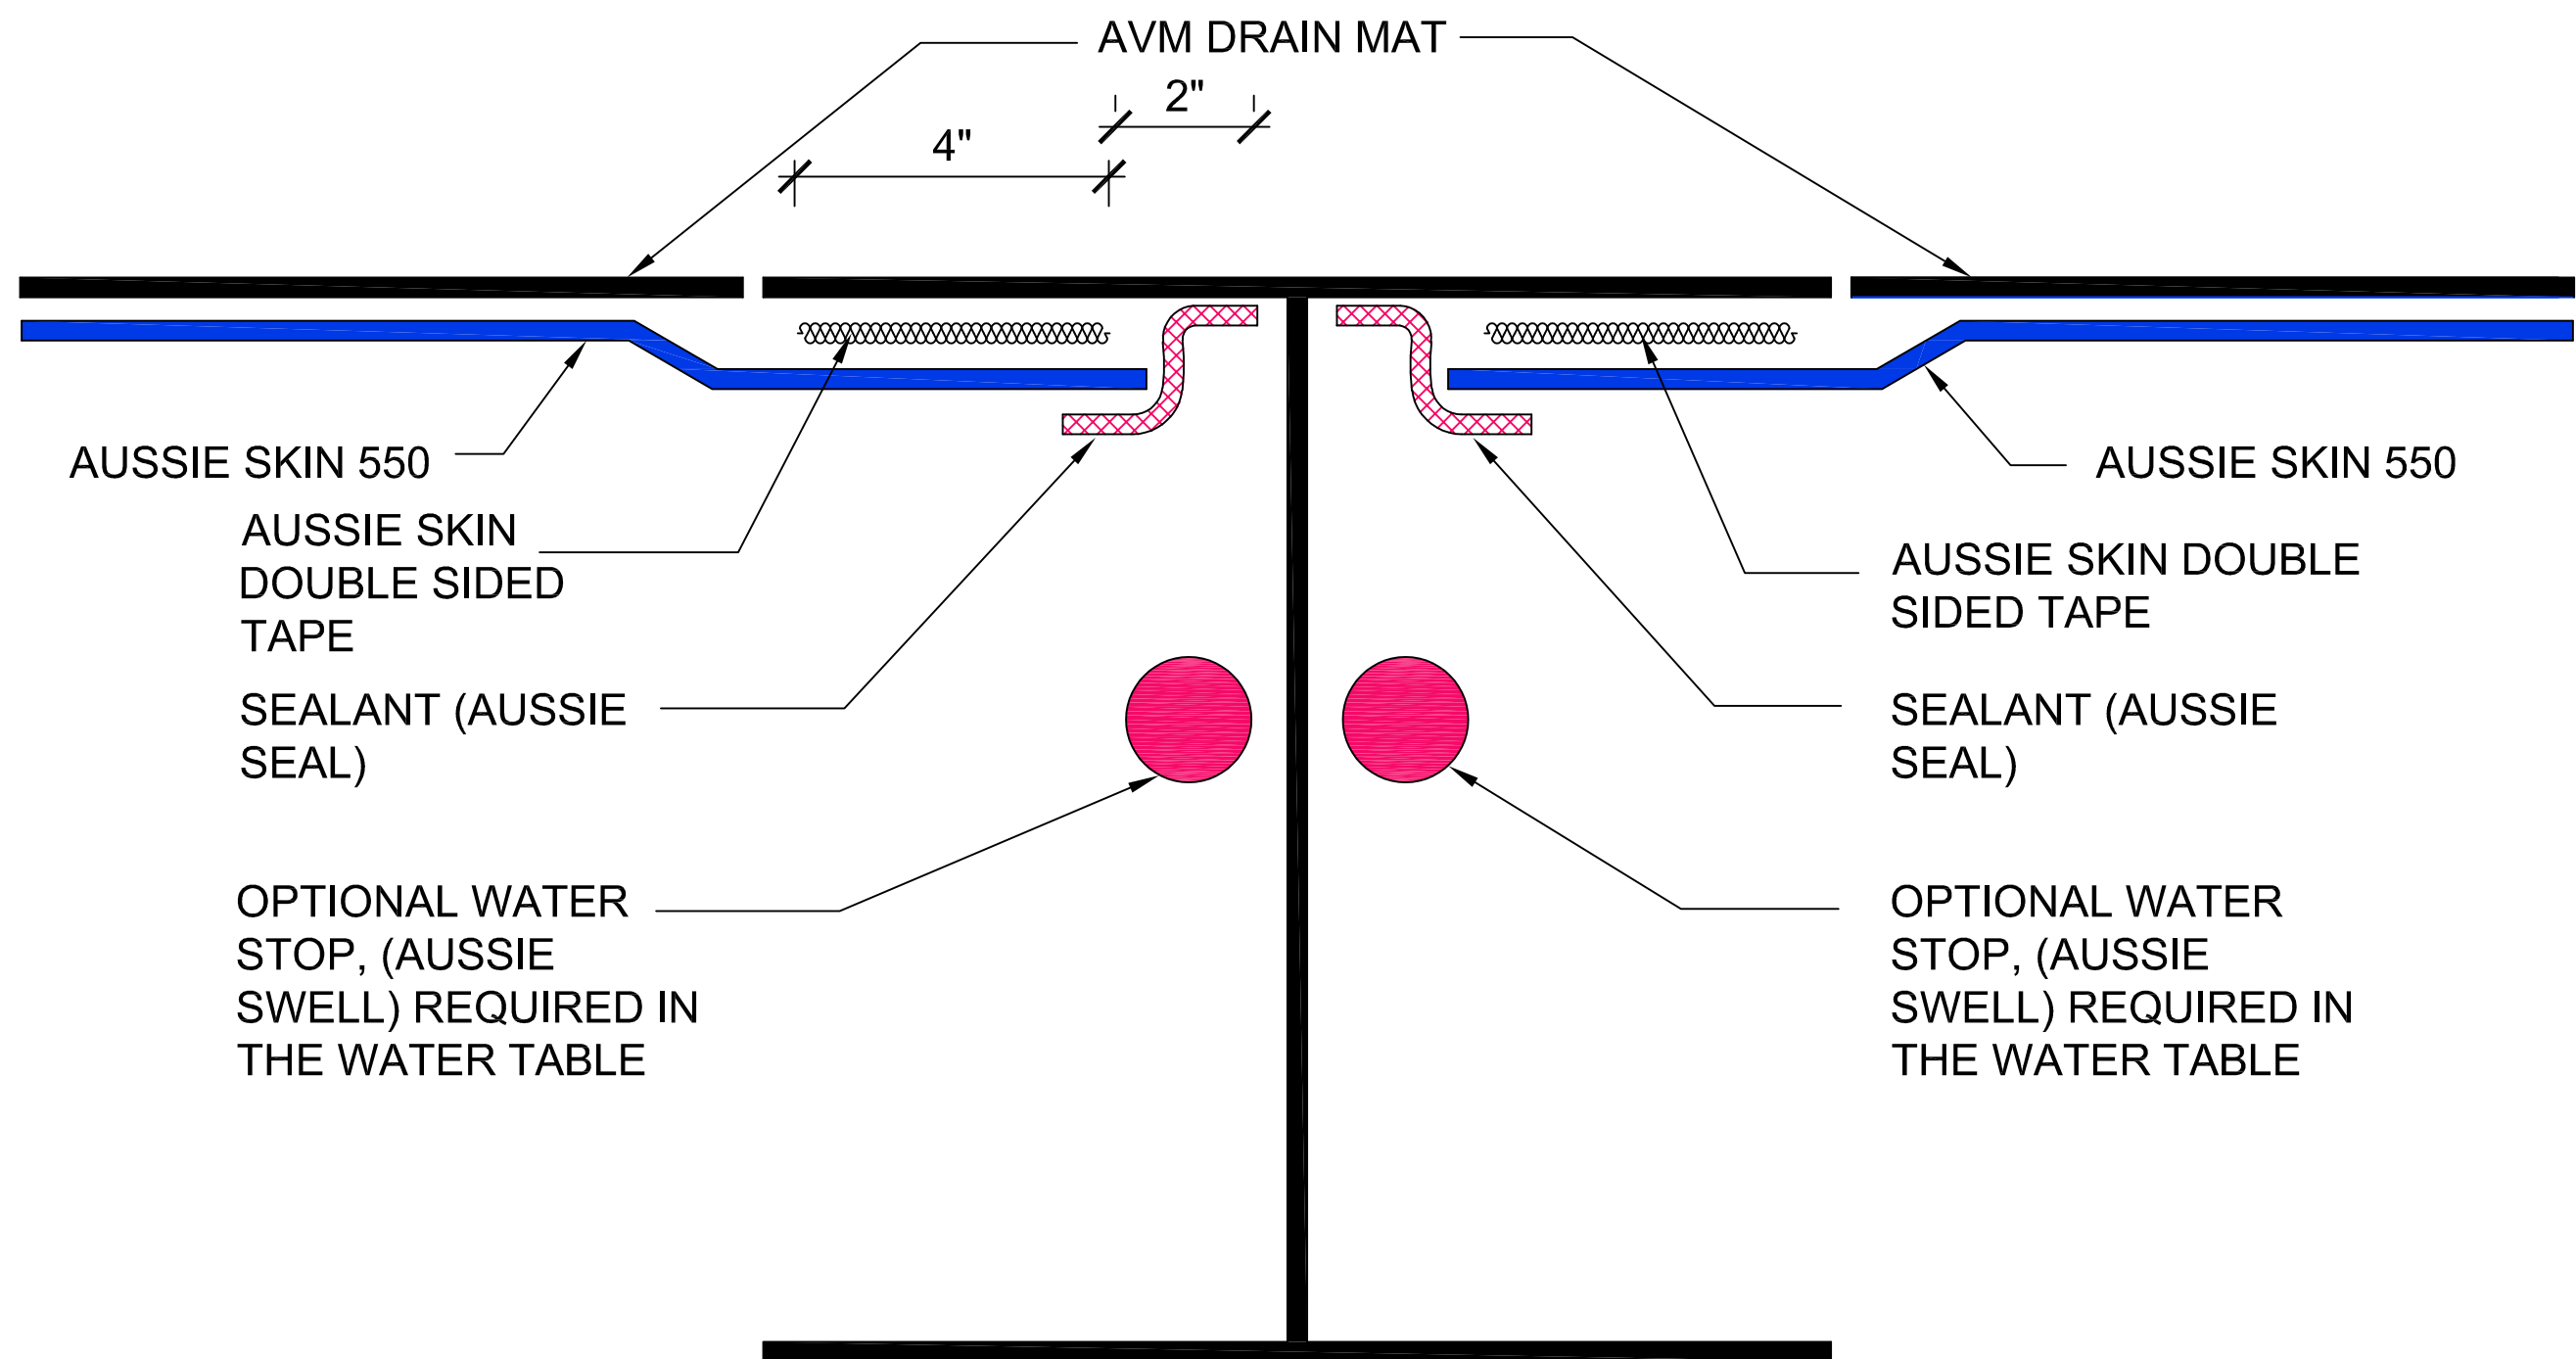

DETAIL #:
AVM-550-1540
 AVM System 550
Aussie Skin 550

**Back Lagged Detail
 Single Layer System**

NOTES:

1. Aussie Skin 550 is a Heavy, Duty, Easy to Install, Puncture Resistant Sheet Waterproofing Membrane with added technologies creating excellent adhesion between the membrane and wet Concrete or Shot-Crete.
2. All nails, screws etc used to hang the Aussie Skin above the water table must be non/rusting and sealed with Aussie Sealant.

Below Water Table Installations

Below the water table, drain board may be substituted with approved protection layer

AVM Industries, Inc.
 8245 Remmet Ave, Canoga Park, CA 91304

Quality Waterproofing Products