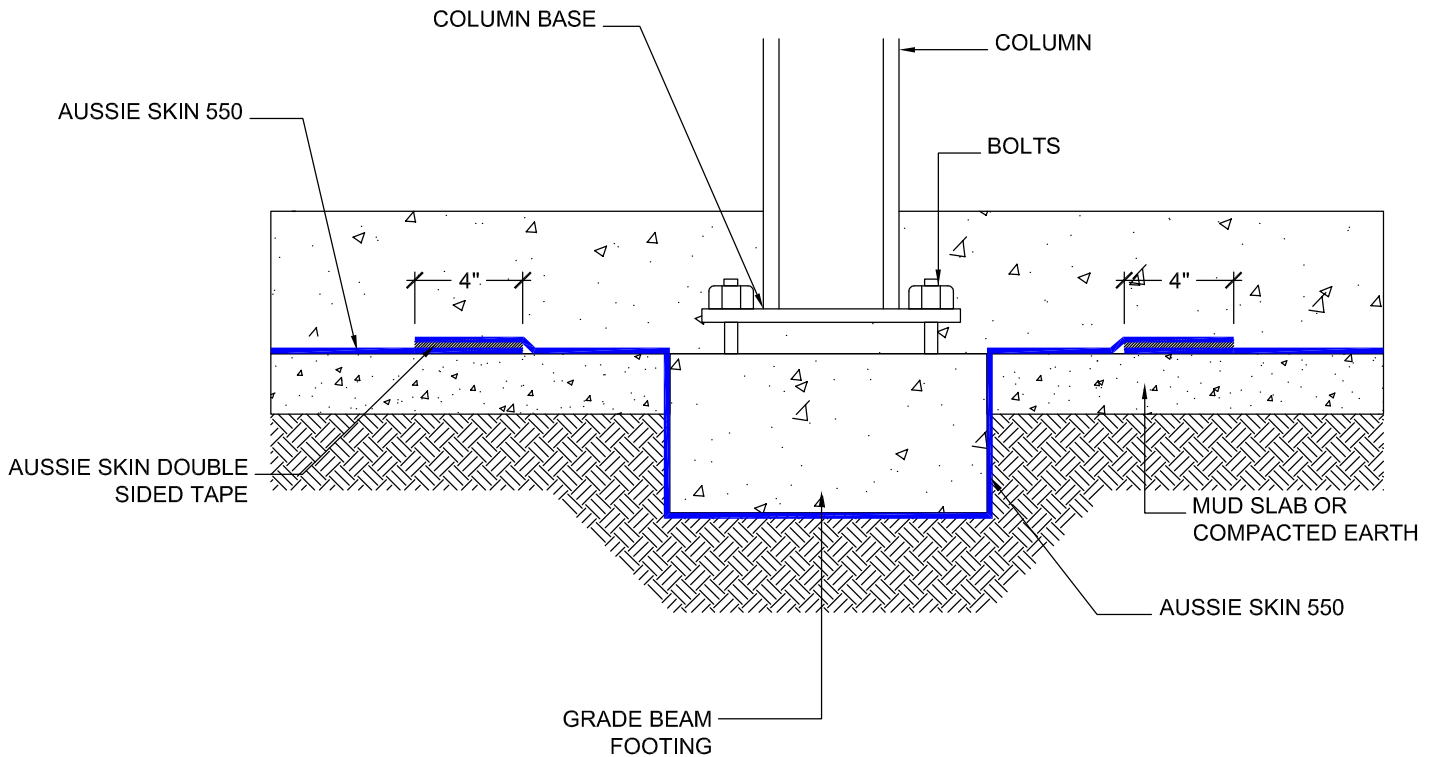

DETAIL #:
AVM-550-2500
AVM System 550
Aussie Skin 550

Aussie Skin Under Grade-Beam - Hydrostatic

NOTES:

1. Aussie Skin 550 is a Heavy, Duty, Easy to Install, Puncture Resistant Sheet Waterproofing Membrane with added technologies creating excellent adhesion between the membrane and wet Concrete or Shot-Crete.