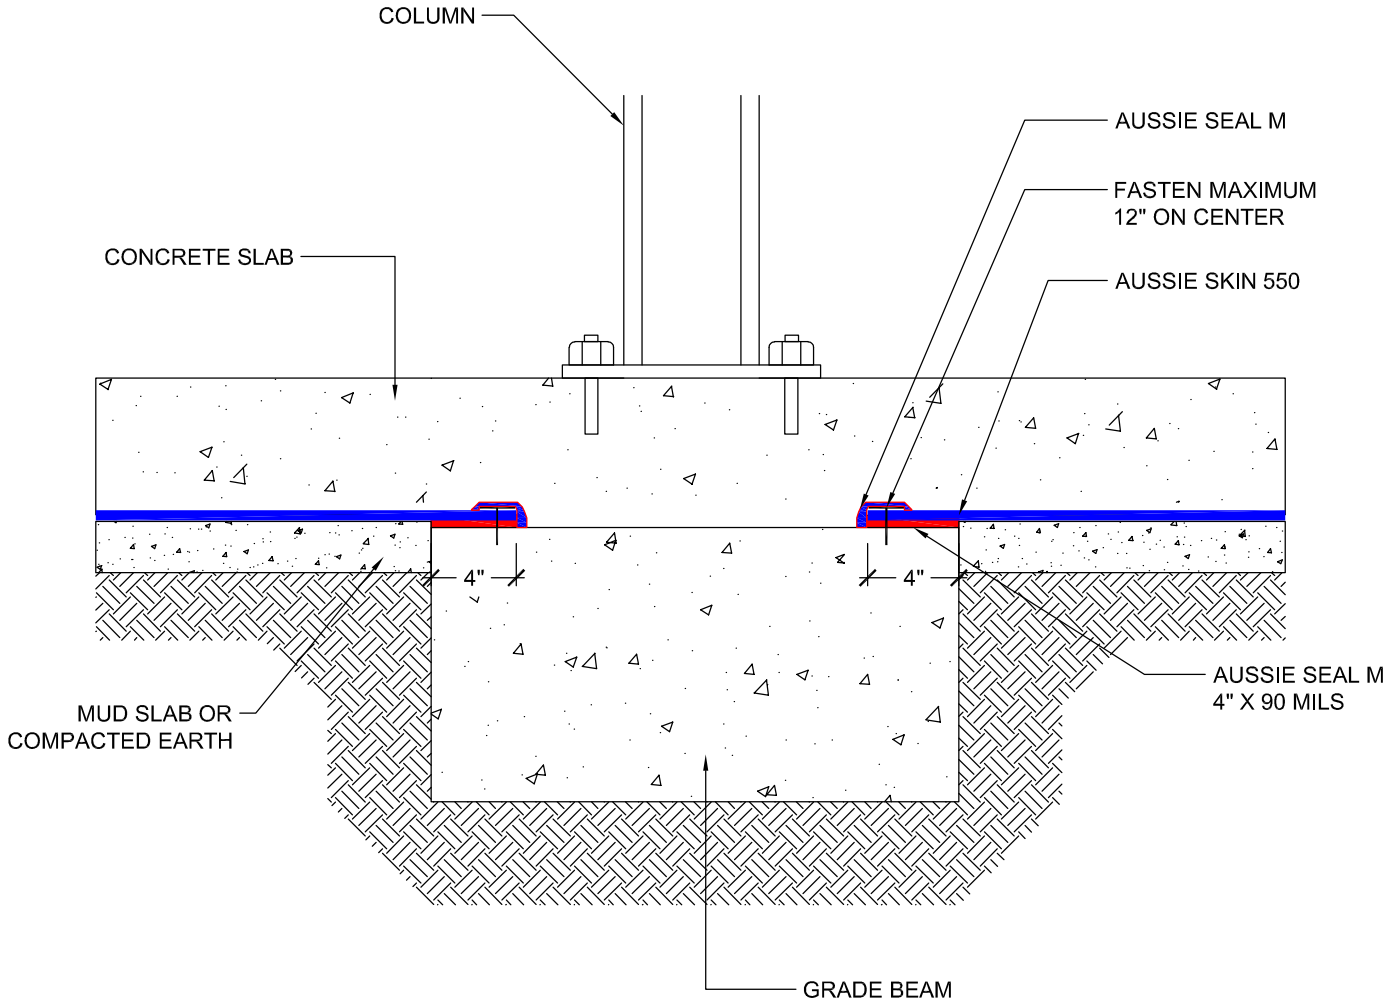

DETAIL #:
AVM-550-2550
AVM System 550
Aussie Skin 550

**Aussie Skin Over Grade-Beam
Non-Hydrostatic**

- NOTES:
1. Aussie Skin 550 is a Heavy, Duty, Easy to Install, Puncture Resistant Sheet Waterproofing Membrane with added technologies creating excellent adhesion between the membrane and wet Concrete or Shot-Crete.
 2. Concrete must cure min 7 days.