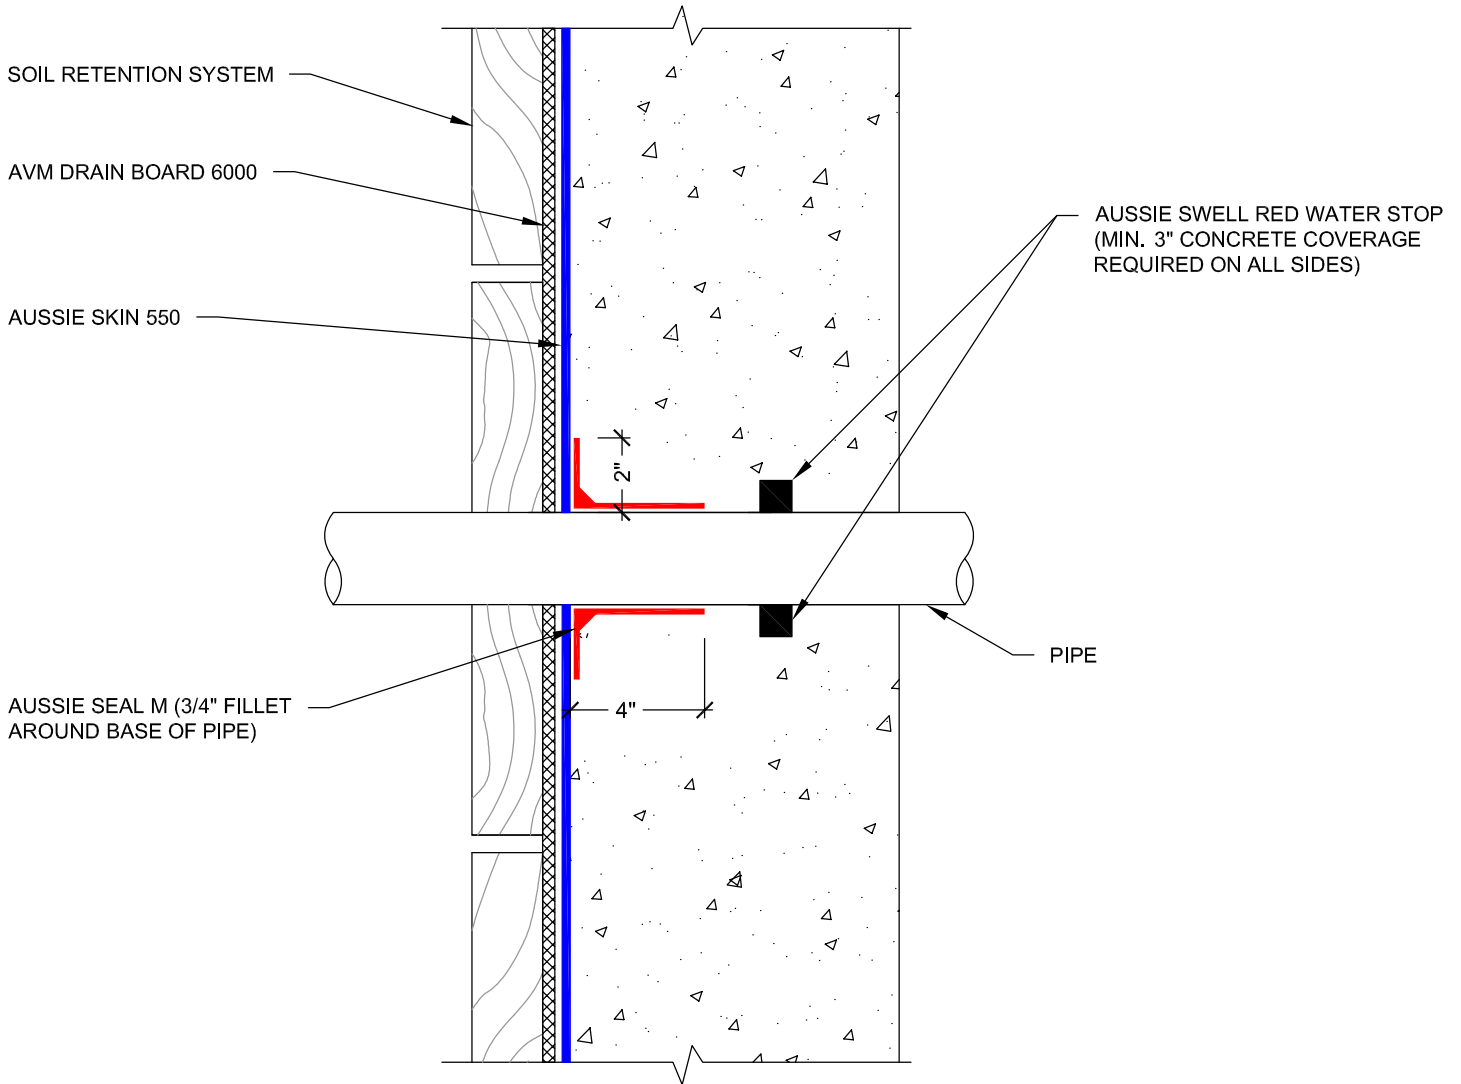

DETAIL #:
AVM-550-4000A

AVM System 550
Aussie Skin 550

Through Wall Penetration Sealant on Sanded Side - Single System

NOTES:

1. Aussie Skin 550 is a Heavy, Duty, Easy to Install, Puncture Resistant Sheet Waterproofing Membrane with added technologies creating excellent adhesion between the membrane and wet Concrete or Shot-Crete.
2. PVC or metal pipe must be clean and free of foreign matter that would prevent Aussie Seal M adhesion.
3. Contact AVM if no drain board or protection board is specified.

Below Water Table Installations

101 For Aussie Skin installations below the water table, contact AVM to verify ALL details

AVM Industries, Inc.
8245 Remmet Ave, Canoga Park, CA 91304

Quality Waterproofing Products