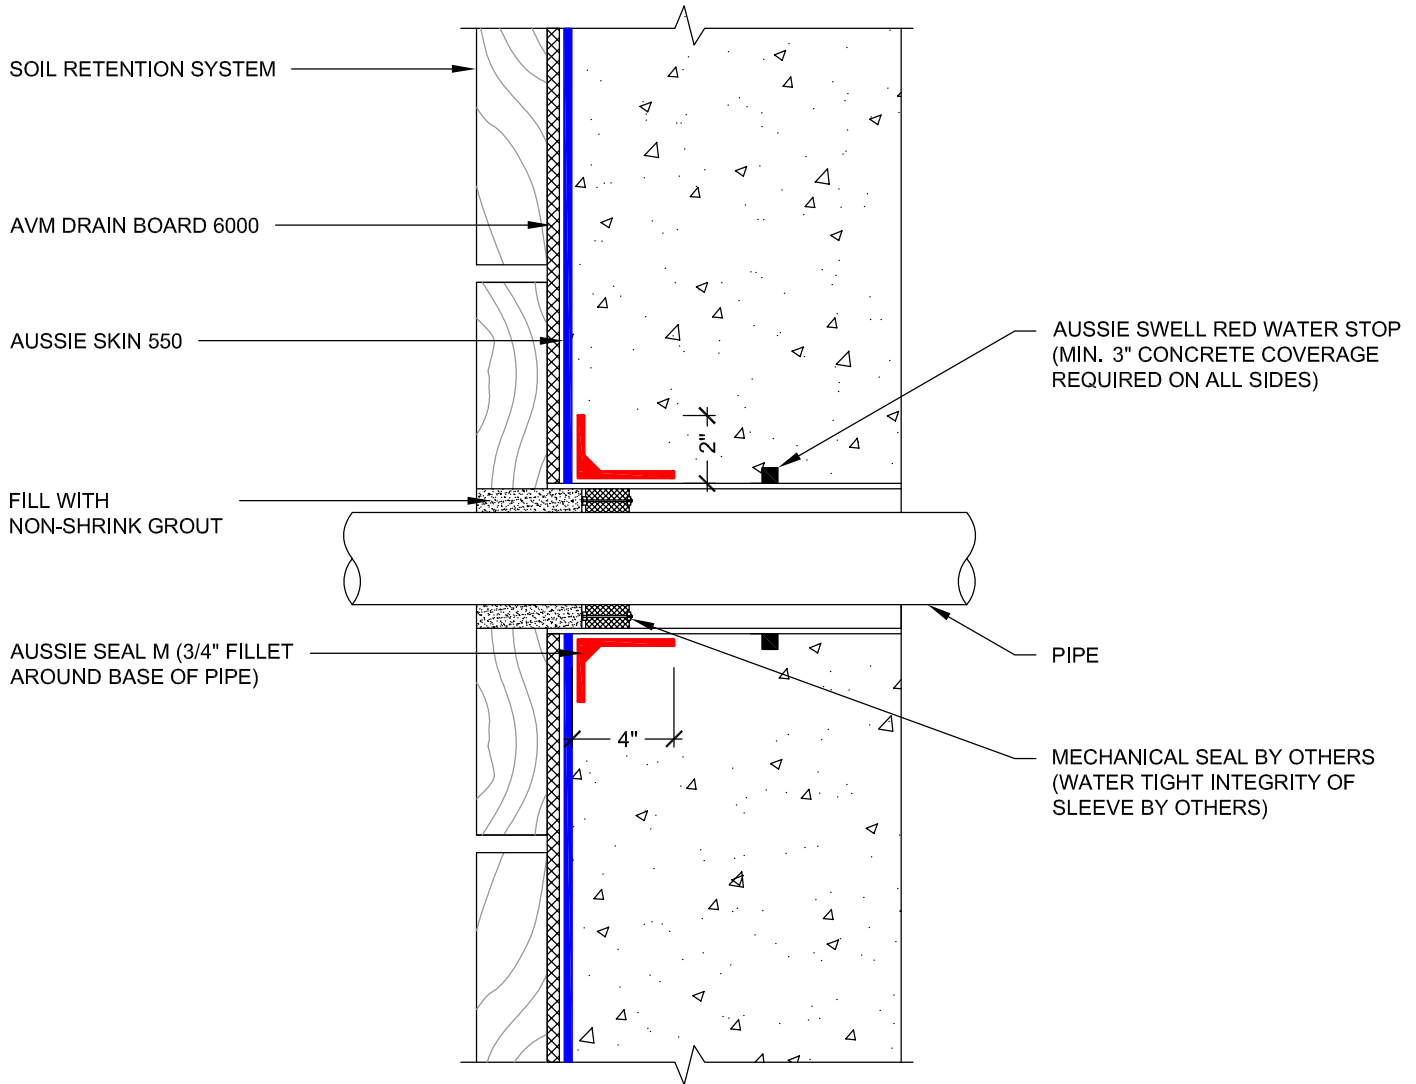

DETAIL #:
AVM-550-4005A
 AVM System 550
Aussie Skin 550

**Sleeved Pipe Penetration
 Single System**

NOTES:

1. Aussie Skin 550 is a Heavy, Duty, Easy to Install, Puncture Resistant Sheet Waterproofing Membrane with added technologies creating excellent adhesion between the membrane and wet Concrete or Shot-Crete.
2. PVC or metal pipe must be clean and free of foreign matter that would prevent Aussie Seal M adhesion.
3. Contact AVM if no drain board or protection board is specified.

Below Water Table Installations

101 For Aussie Skin installations below the water table, contact AVM to verify ALL details!

AVM Industries, Inc.
 8245 Remmet Ave, Canoga Park, CA 91304

Quality Waterproofing Products