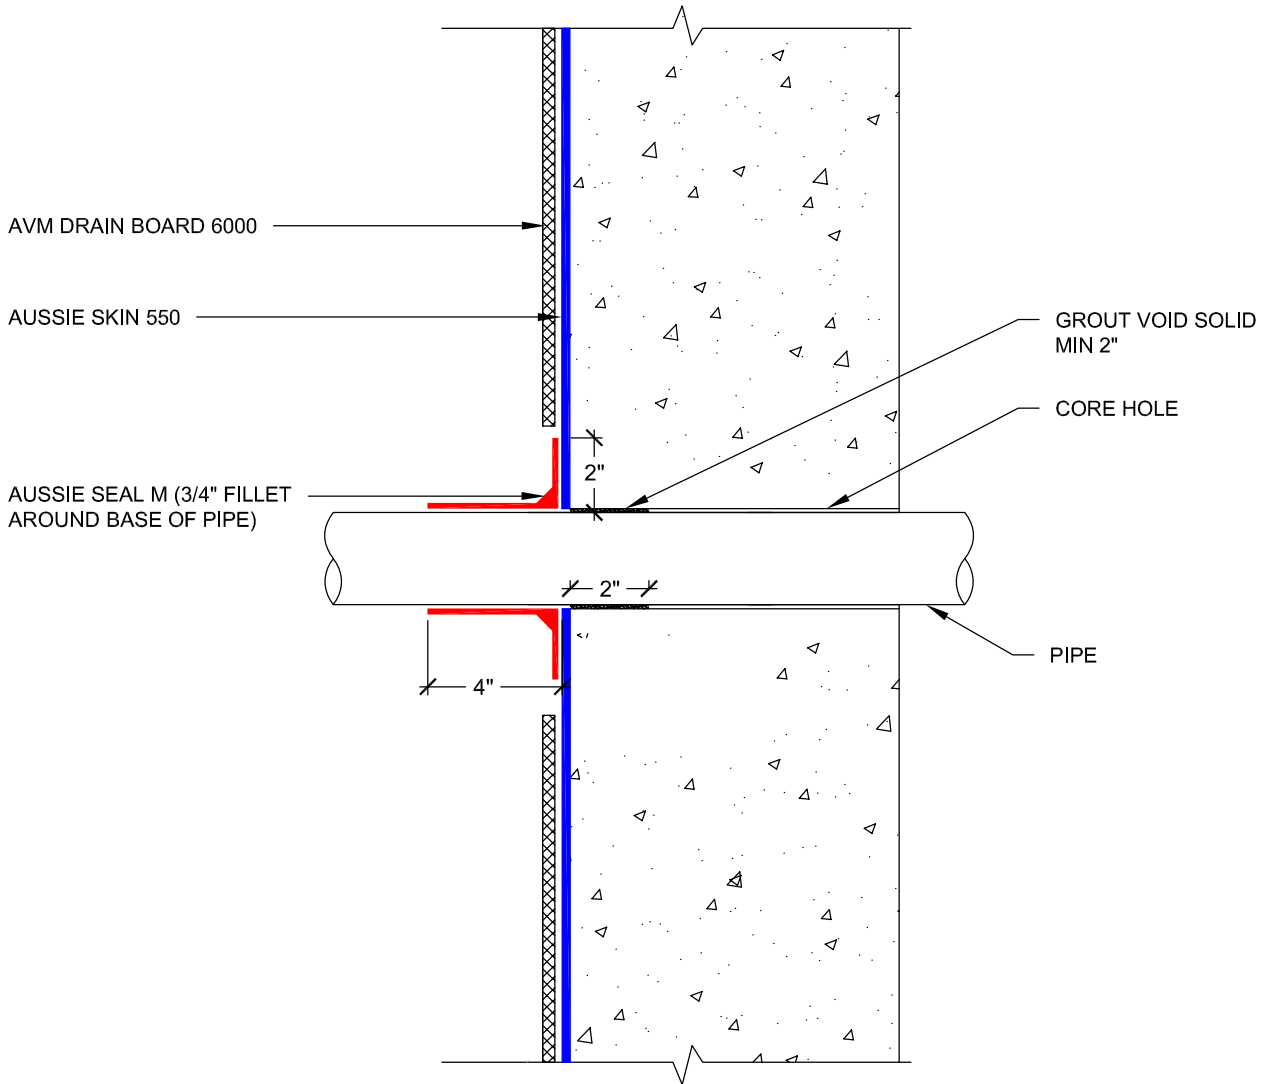

DETAIL #:  
**AVM-550-4010A**

AVM System 550  
**Aussie Skin 550**

## Through Wall Penetration Sealant on HDPE Side - Single System

### NOTES:

1. Aussie Skin 550 is a Heavy, Duty, Easy to Install, Puncture Resistant Sheet Waterproofing Membrane with added technologies creating excellent adhesion between the membrane and wet Concrete or Shot-Crete.
2. PVC or metal pipe must be clean and free of foreign matter that would prevent Aussie Seal M adhesion.
3. Contact AVM if no drain board or protection board is specified.