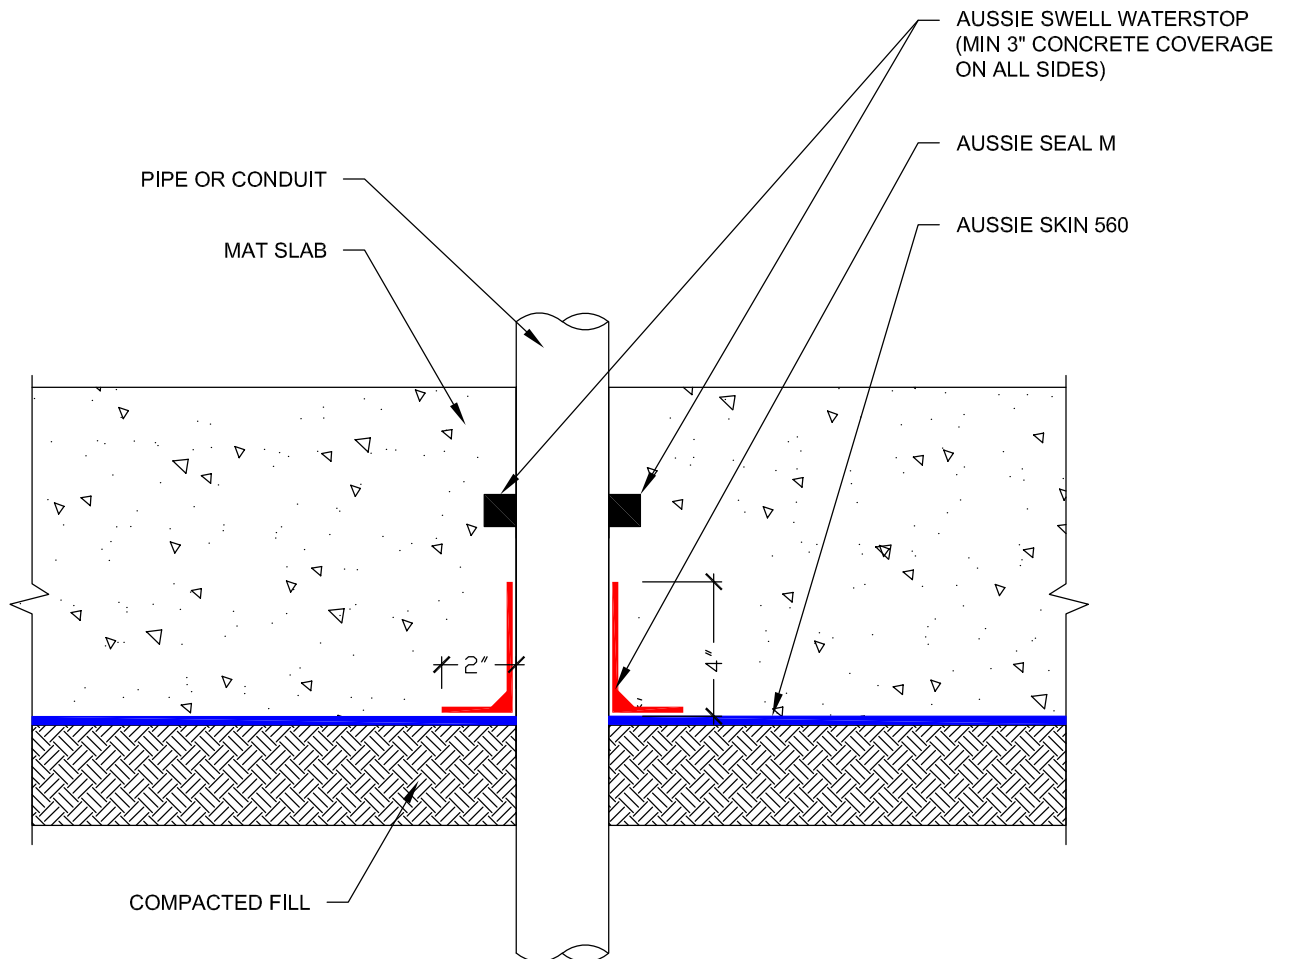

DETAIL #:
AVM-550-4015

AVM System 550

Slab Penetration

NOTES:

1. Aussie Skin 550 is a Heavy, Duty, Easy to Install, Puncture Resistant Sheet Waterproofing Membrane with added technologies creating excellent adhesion between the membrane and wet Concrete or Shot-Crete.
2. PVC or metal pipe must be clean and free of foreign matter that would prevent Aussie Seal M adhesion.
3. Contact AVM if no drain board or protection board is specified.