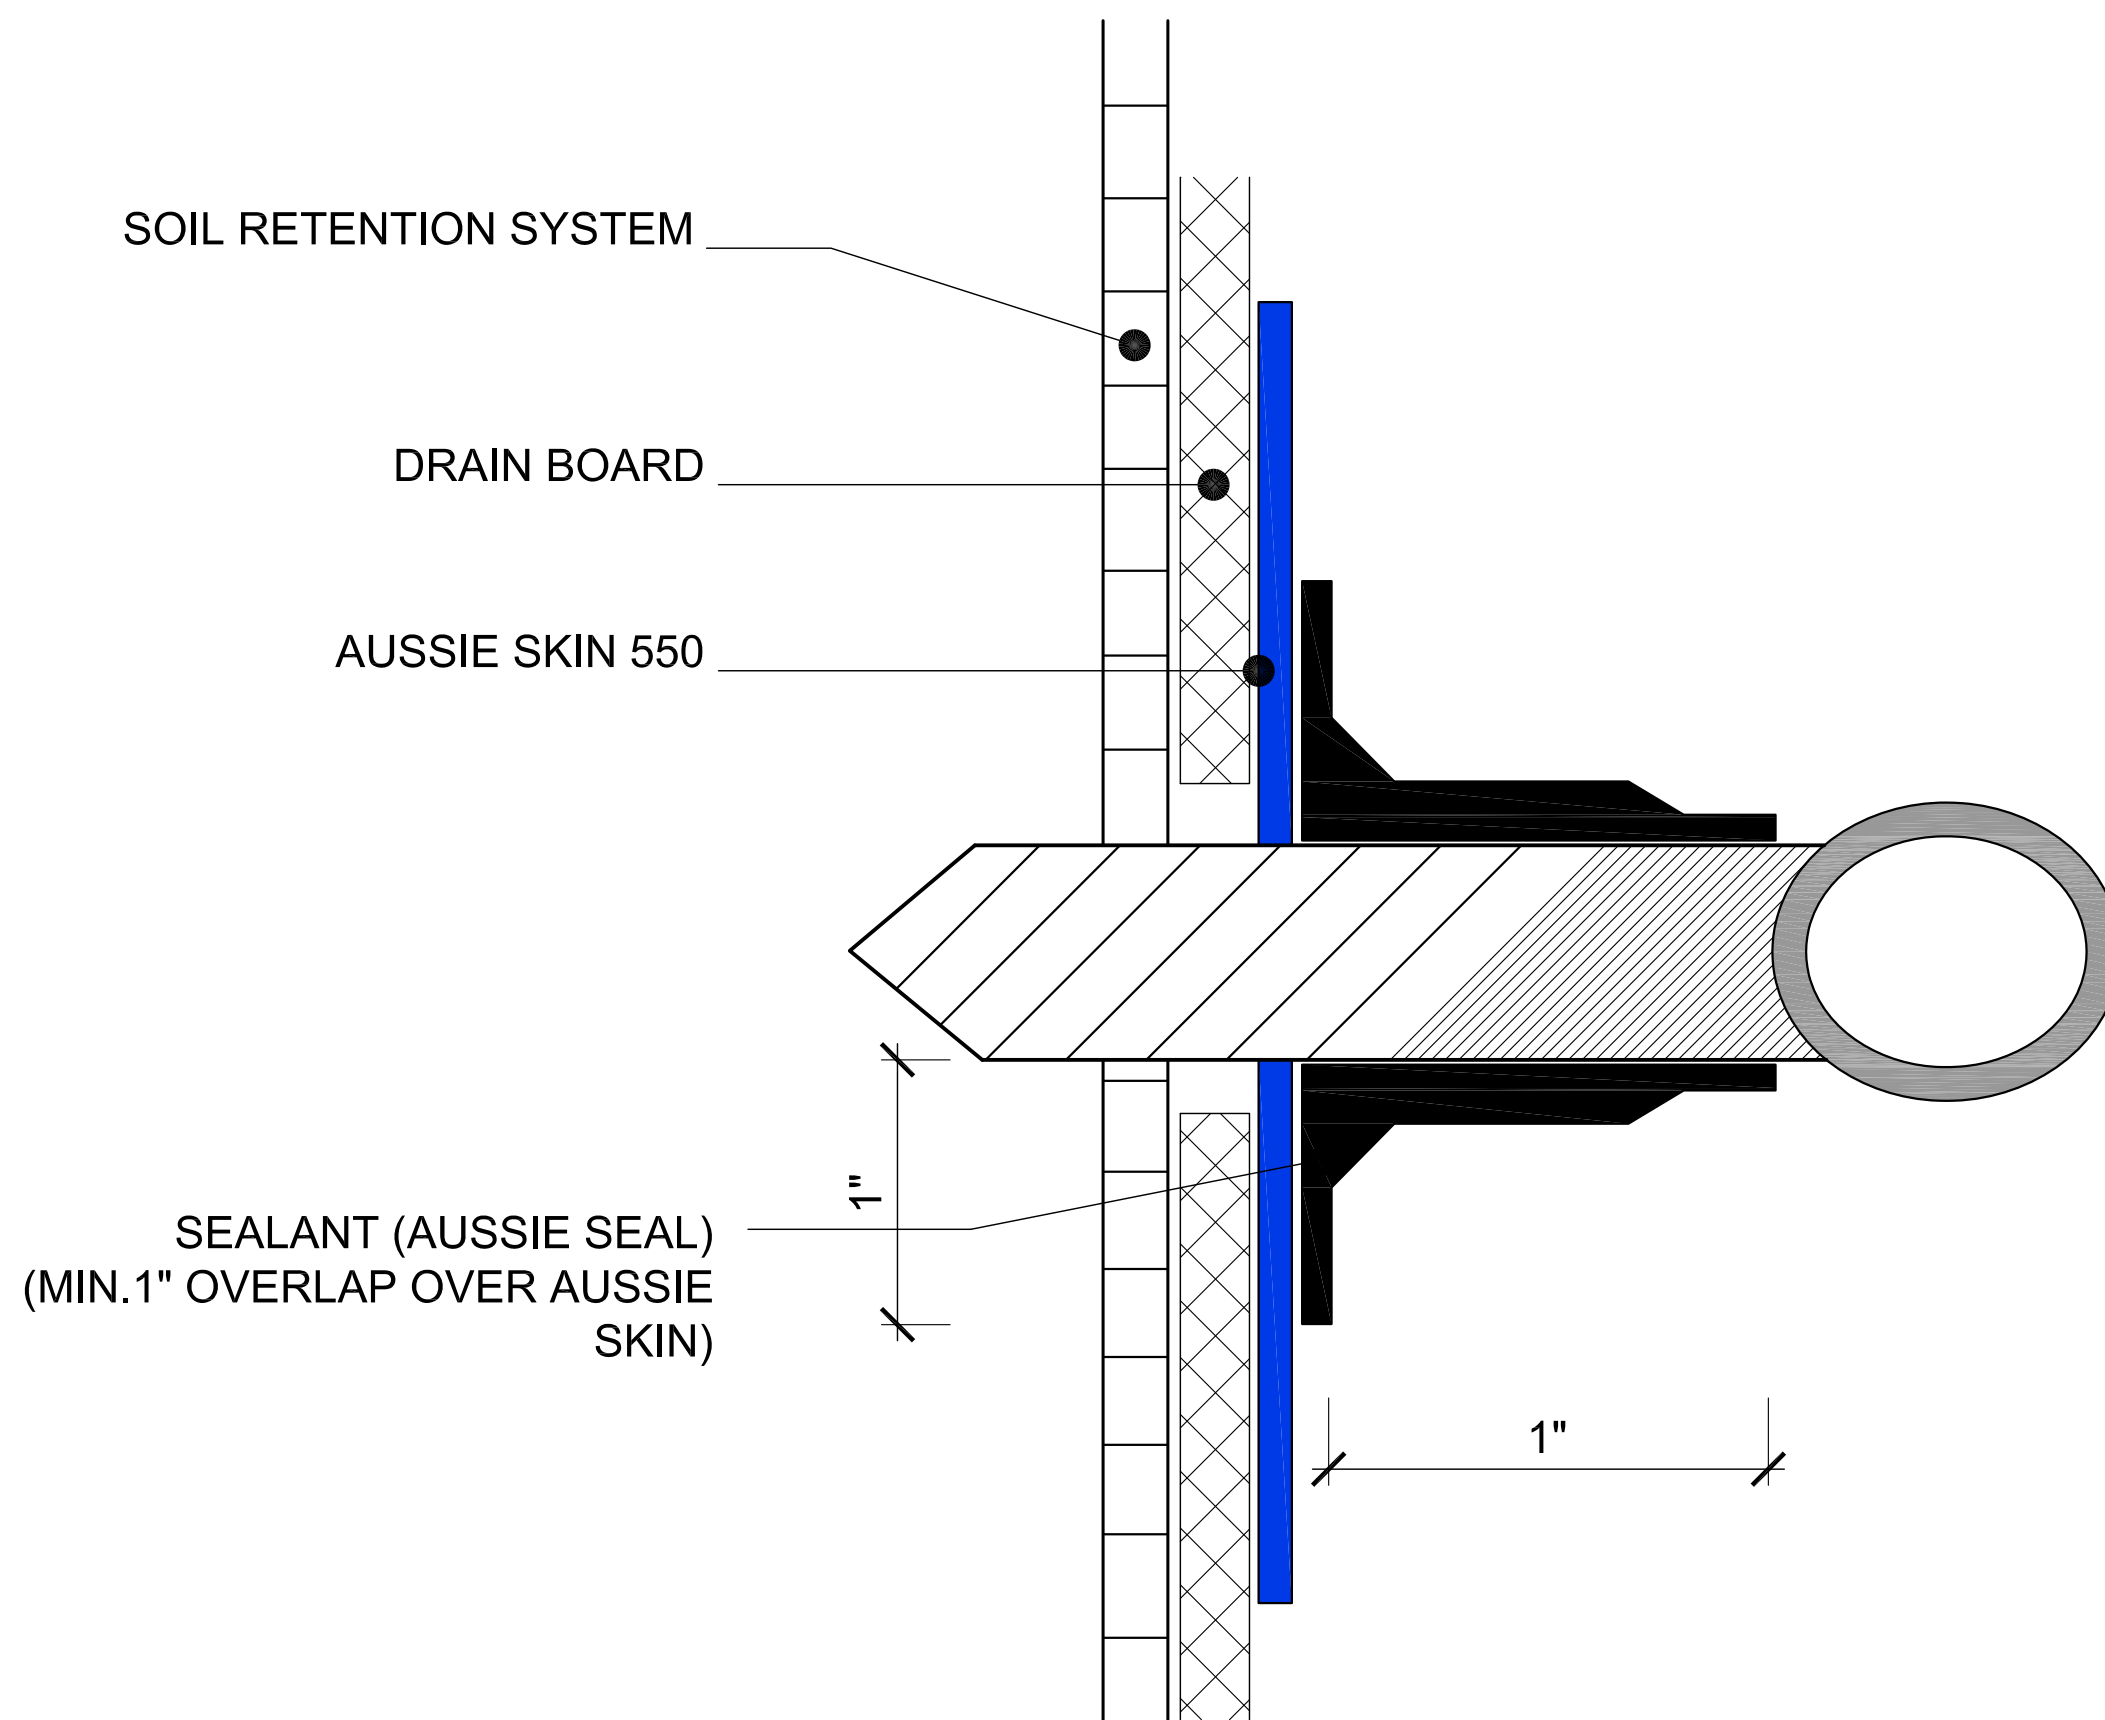

DETAIL #:
AVM-550-4100
AVM System 550
Aussie Skin 550

Rebar Tie
Single Layer System

NOTES:

1. Aussie Skin 550 is a Heavy, Duty, Easy to Install, Puncture Resistant Sheet Waterproofing Membrane with added technologies creating excellent adhesion between the membrane and wet Concrete or Shot-Crete.

Below Water Table Installations

Below the water table, drain board may be substituted with approved protection layer

AVM Industries, Inc.
8245 Remmet Ave, Canoga Park, CA 91304

Quality Waterproofing Products