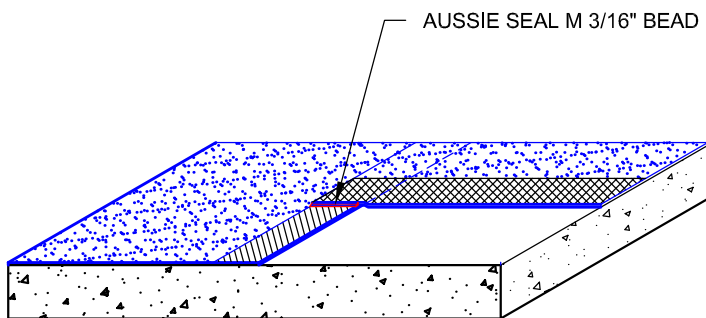

DETAIL #:  
**AVM-550-6002**  
AVM System 550  
**Aussie Skin 550**

## T-Lap Detail

Step #1

Step #2

Step #3

Step #4

Notes:

1. Aussie Skin 550 is a Heavy, Duty, Easy to Install, Puncture Resistant Sheet Waterproofing Membrane with added technologies creating excellent adhesion between the membrane and wet Concrete or Shot-Crete.