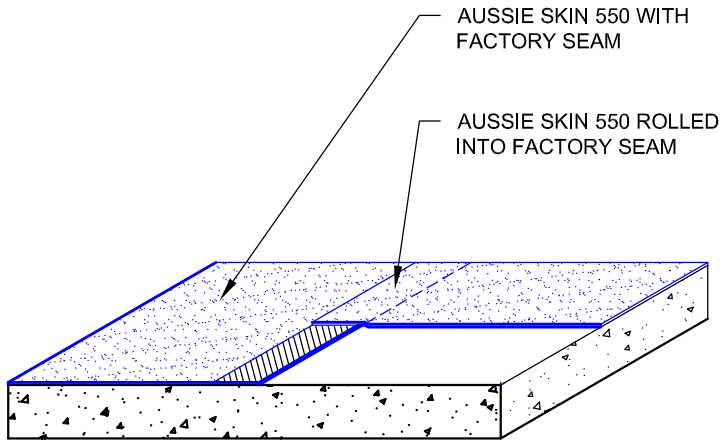

DETAIL #:  
**AVM-550-6002**  
AVM System 550  
**Aussie Skin 550**

## T-Lap Detail

Step #1

Step #2

Step #3

Step #4

Notes:

1. Aussie Skin 550 is a Heavy, Duty, Easy to Install, Puncture Resistant Sheet Waterproofing Membrane with added technologies creating excellent adhesion between the membrane and wet Concrete or Shot-Crete.