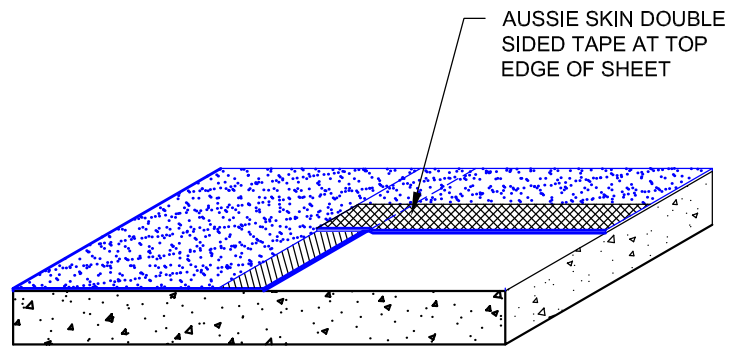

DETAIL #:  
**AVM-550-6002**  
AVM System 550  
**Aussie Skin 550**

## T-Lap Detail

Step #1

Step #2

Step #3

Step #4

Notes:

1. Aussie Skin 550 is a Heavy, Duty, Easy to Install, Puncture Resistant Sheet Waterproofing Membrane with added technologies creating excellent adhesion between the membrane and wet Concrete or Shot-Crete.