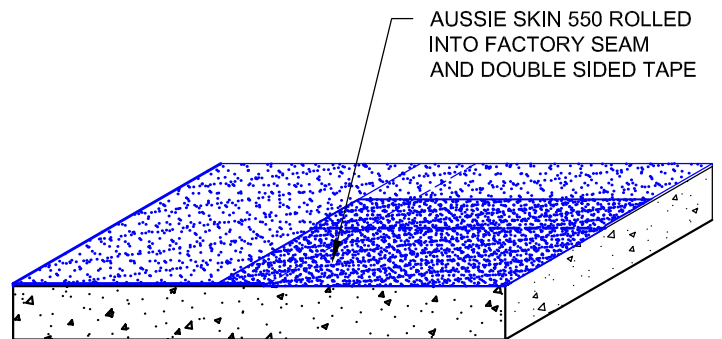

## T-Lap Detail

Step #1

Step #2

Step #3

Step #4

Notes:

1. Aussie Skin 550 is a Heavy, Duty, Easy to Install, Puncture Resistant Sheet Waterproofing Membrane with added technologies creating excellent adhesion between the membrane and wet Concrete or Shot-Crete.