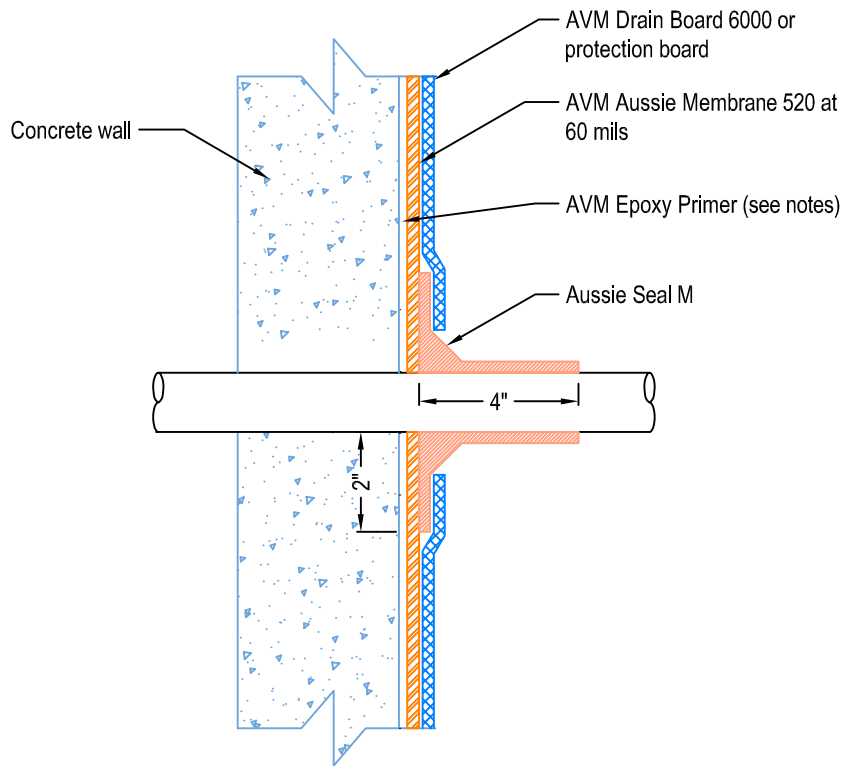

DETAIL # :	AVM-520-6502-C
AVM System 520 Aussie Membrane	
VIEW TYPE:	Cut Sheet

Pipe Penetration Thru Wall  
**AVM System 520 Aussie Membrane**  
 Fluid Applied Waterproofing

**Notes:**

1. Aussie Membrane 520 is a Polyurethane liquid (Roller or Brush Applied) for Below-Grade, Between-Slab, Planters, Roof-Gardens and similar type Waterproofing.
2. Epoxy primer may be required if proper adhesion is not achieved.
3. Contact AVM if no drain board or protection board is specified.
4. With sealant around pipe.