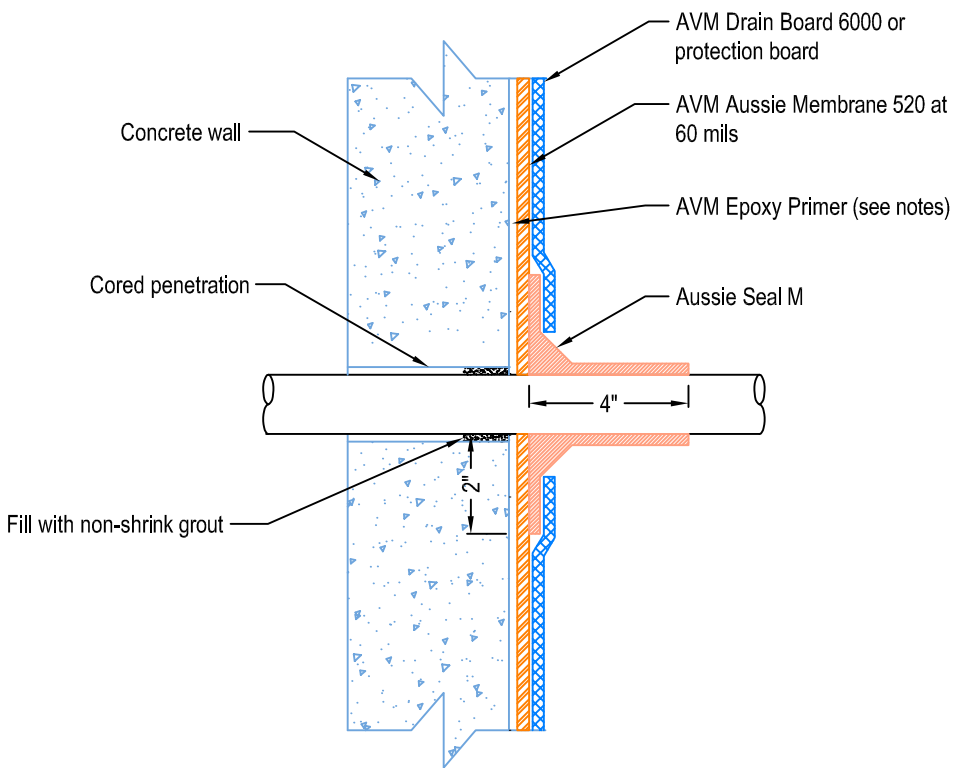

DETAIL # :
AVM-520-6502-C
AVM System 520
Aussie Membrane
VIEW TYPE:
Cut Sheet

Cored Pipe Penetration Thru Wall AVM System 520 Aussie Membrane Fluid Applied Waterproofing

- Notes:**
1. Aussie Membrane 520 is a Polyurethane liquid (Roller or Brush Applied) for Below-Grade, Between-Slab, Planters, Roof-Gardens and similar type Waterproofing.
 2. Epoxy primer may be required if proper adhesion is not achieved.
 3. Contact AVM if no drain board or protection board is specified.
 4. With sealant around pipe.