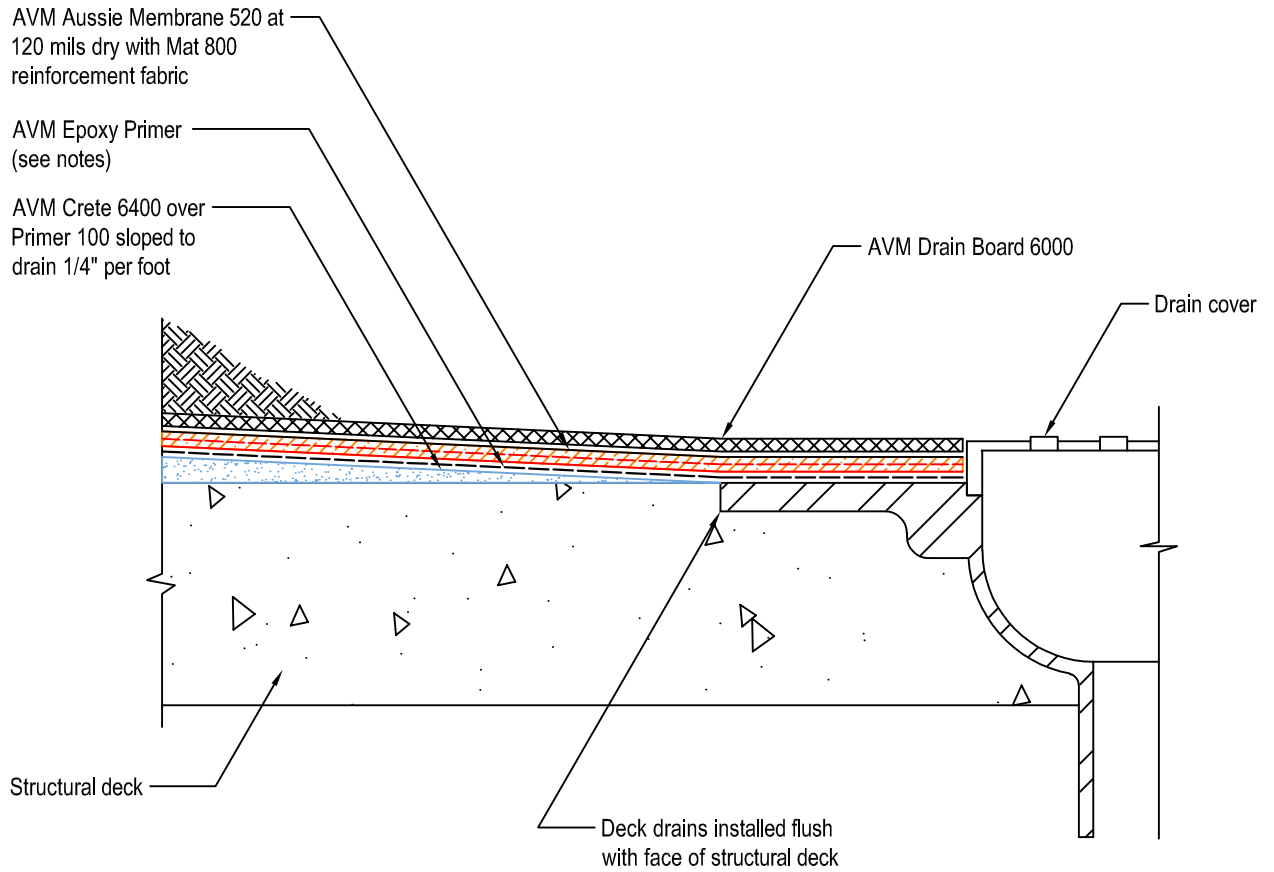

DETAIL # :
AVM-520-7002-C
AVM System 520
Aussie Membrane

# AVM System 520

## Horizontal Slab Waterproofing at Deck Drain

- Notes:**
1. Aussie Membrane 520 is a Polyurethane liquid (Roller or Brush Applied) for Below-Grade, Between-Slab, Planters, Roof-Gardens and similar type Waterproofing.
  2. Epoxy primer may be required if proper adhesion is not achieved.
  3. Contact AVM if no drain board or protection board is specified